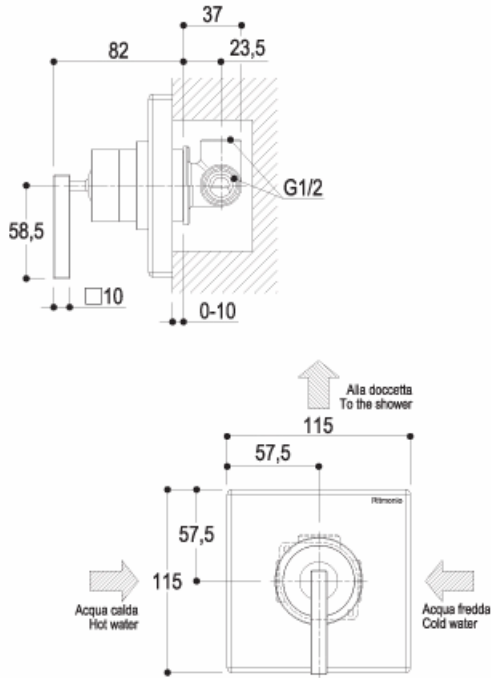

WATERBLADE_J

design Peter Jamieson

HOB1140 Miscelatore monocomando ad incasso per doccia | Built-in single lever shower mixer

-  cromo | chrome
-  nichel spazzolato | brushed nickel