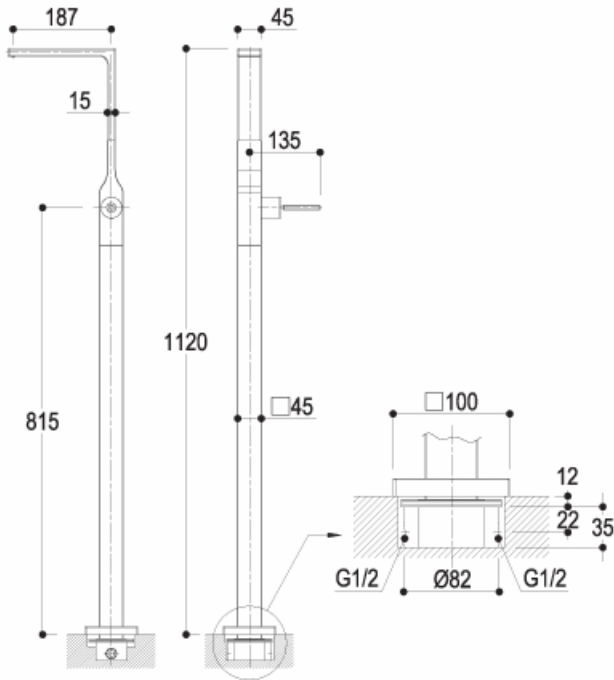

WATERBLADE_J

design Peter Jamieson

HOB1476 Colonna lavabo da terra | Standing floor basin mixer

-  cromo | chrome
-  nichel spazzolato | brushed nickel