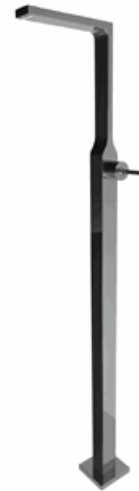

WATERBLADE_J

design Peter Jamieson

HOB1476 Colonna lavabo da terra | Standing floor basin mixer

-  cromo | chrome
-  nichel spazzolato | brushed nickel