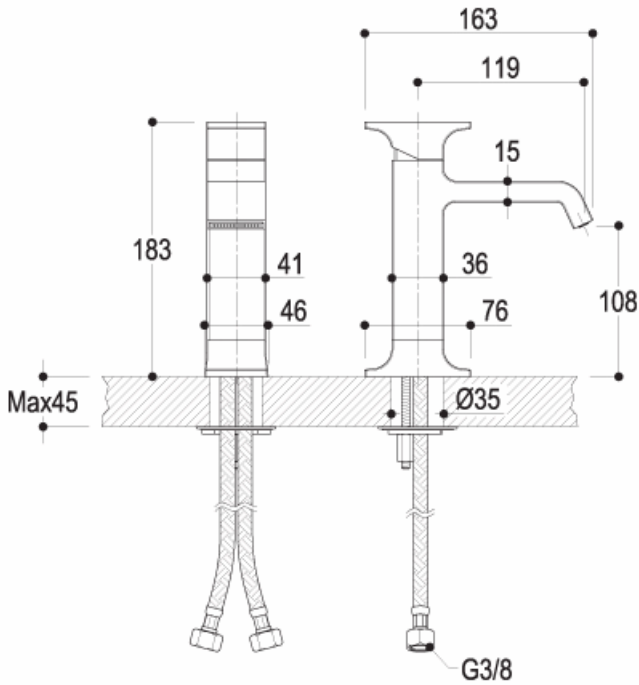

TYPE-FACE

design Peter Jamieson

MOBA3010 Miscelatore monocomando per lavabo | Single lever basin mixer

 cromo | chrome