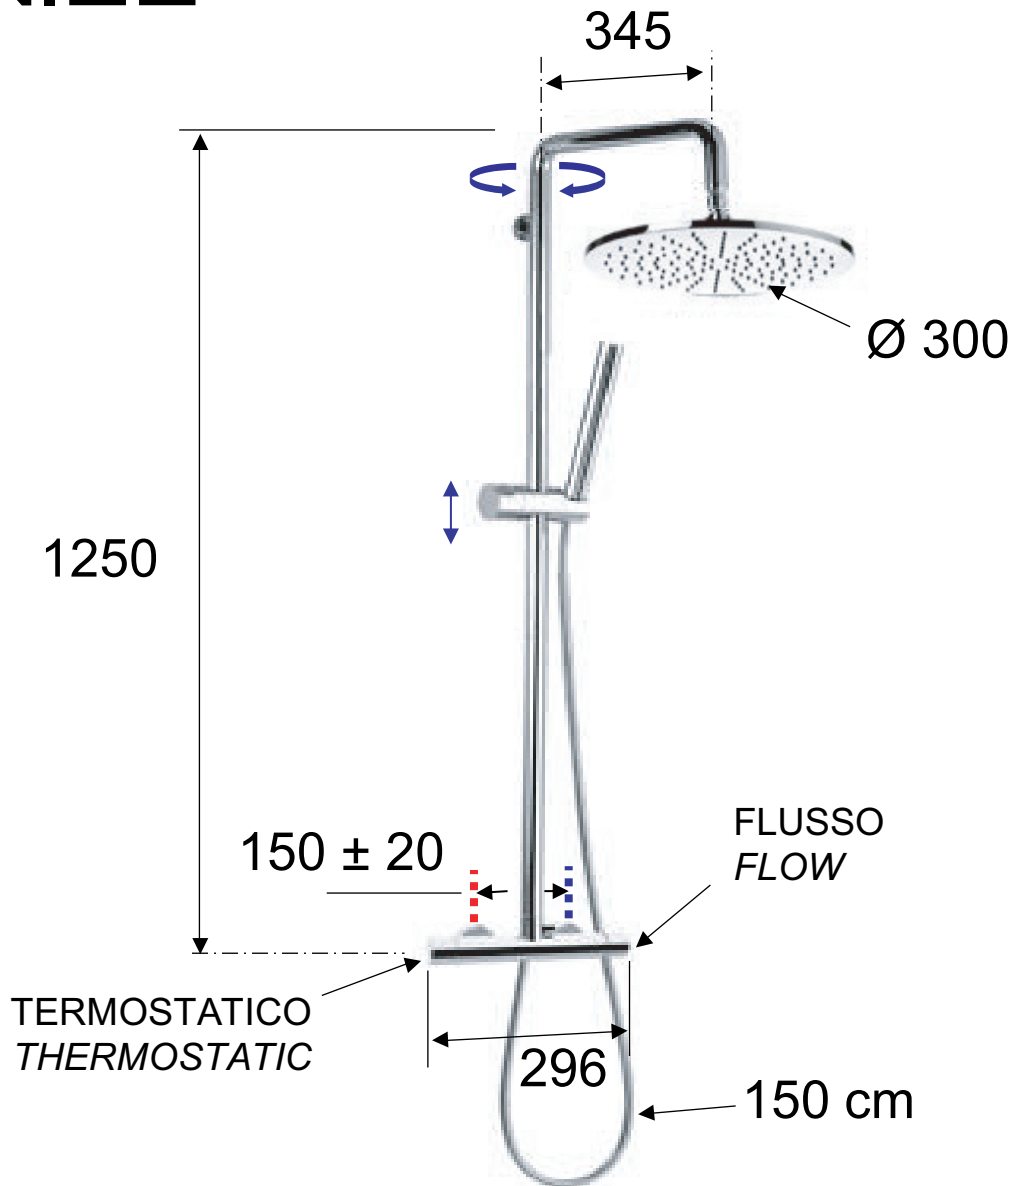

DANIEL

SCHEDA TECNICA TECHNICAL FEATURES

ART. COD.

ST20636C

MATERIALI / MATERIALS

OTTONE CROMATO / CHROME PLATED BRASS

CROMATURA / CHROME PLATING

UNI EN 248