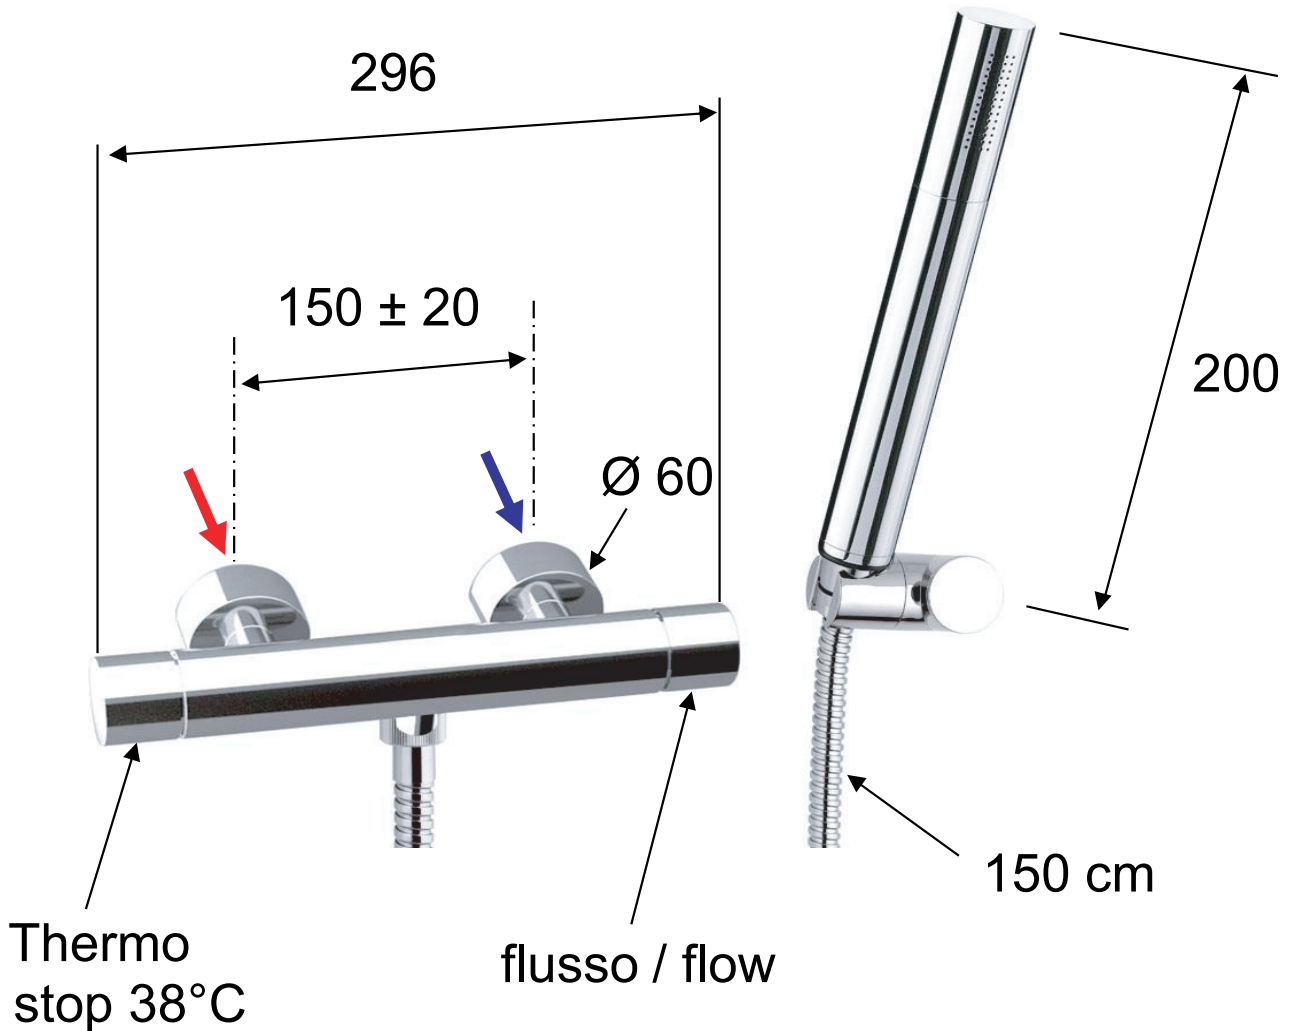

DANIEL

SCHEDA TECNICA TECHNICAL FEATURES

ART. COD.

ST20611A

MATERIALI / MATERIALS

OTTONE CROMATO / CHROME PLATED BRASS

CROMATURA / CHROME PLATING

UNI EN 248