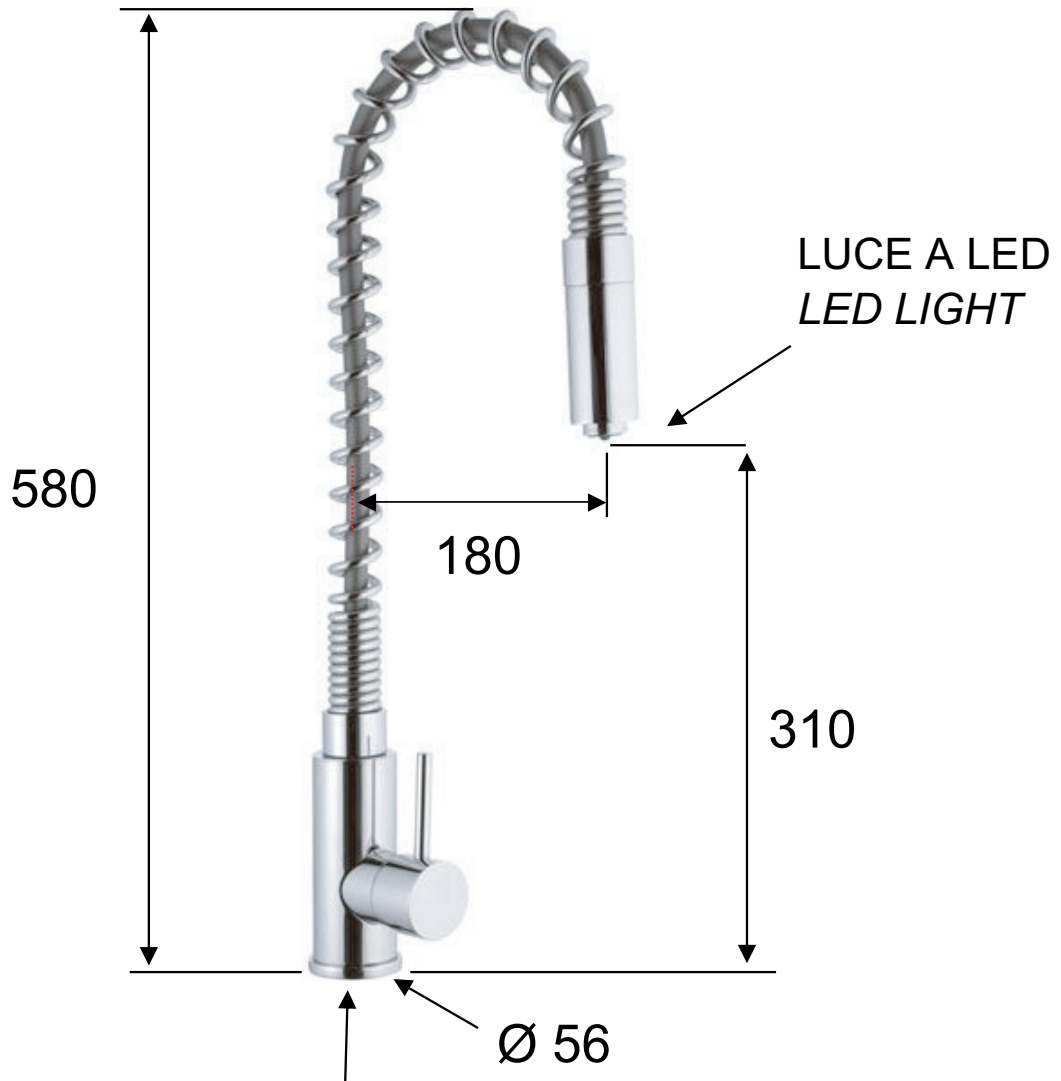

DANIEL

SCHEDA TECNICA TECHNICAL FEATURES

ART. COD.

SL20638

FISSAGGIO
FIXING Ø 35

MATERIALI / MATERIALS

OTTONE CROMATO / CHROME PLATED BRASS

CROMATURA / CHROME PLATING

UNI EN 248