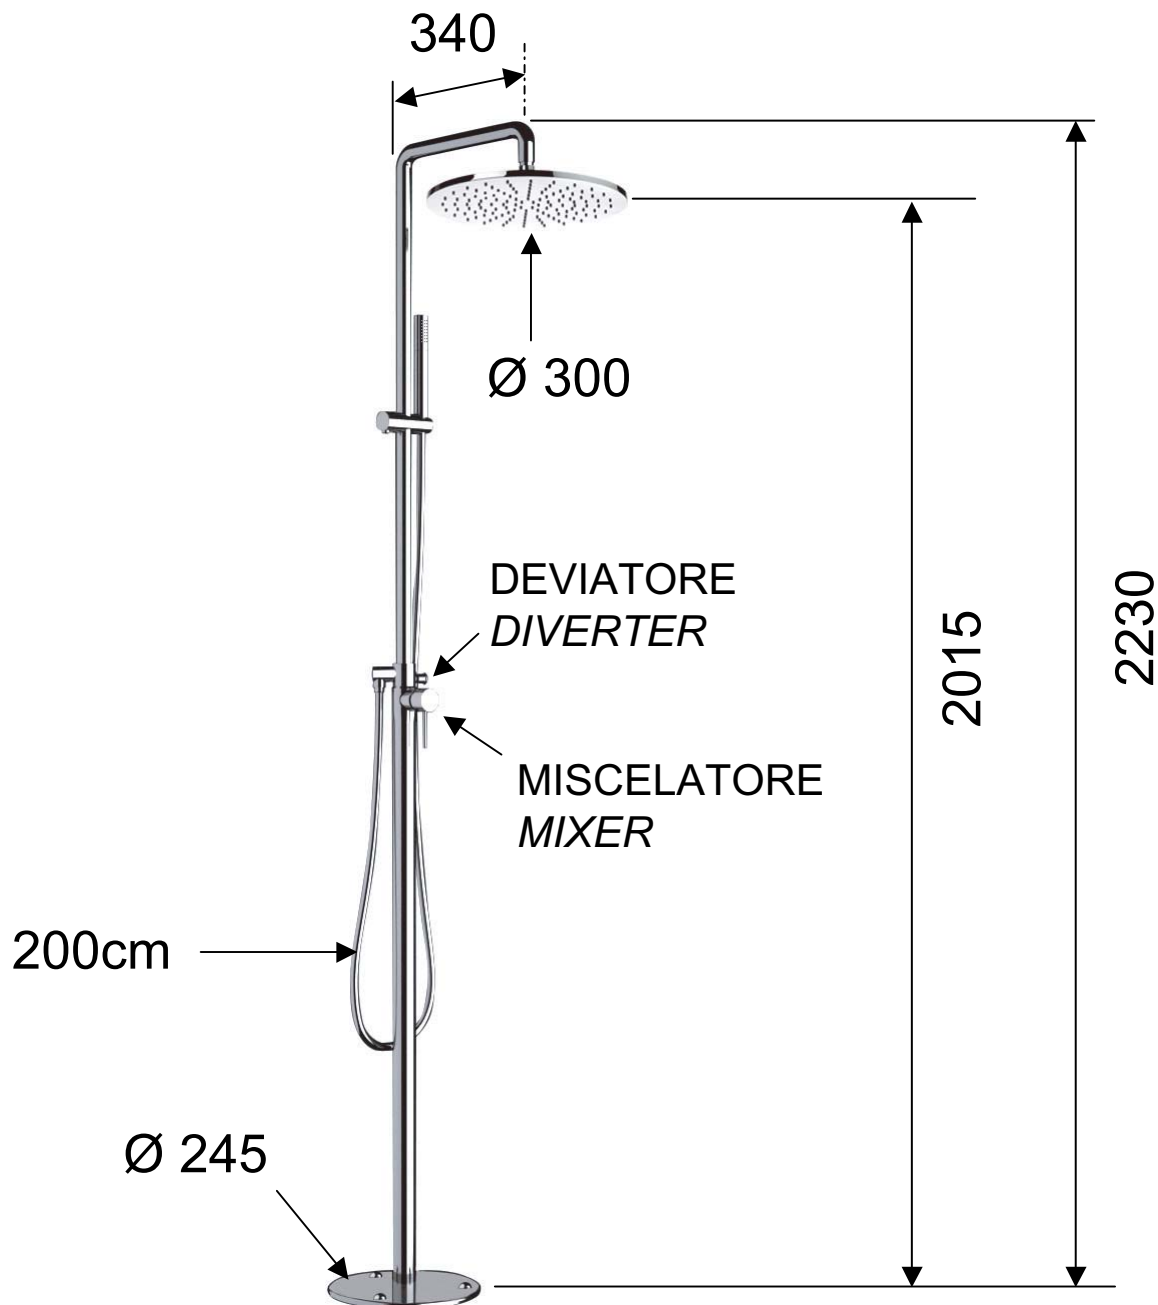

DANIEL

SCHEDA TECNICA TECHNICAL FEATURES

ART. COD.

A291 636

MATERIALI / MATERIALS

OTTONE CROMATO / CHROME PLATED BRASS

CROMATURA / CHROME PLATING

UNI EN 248