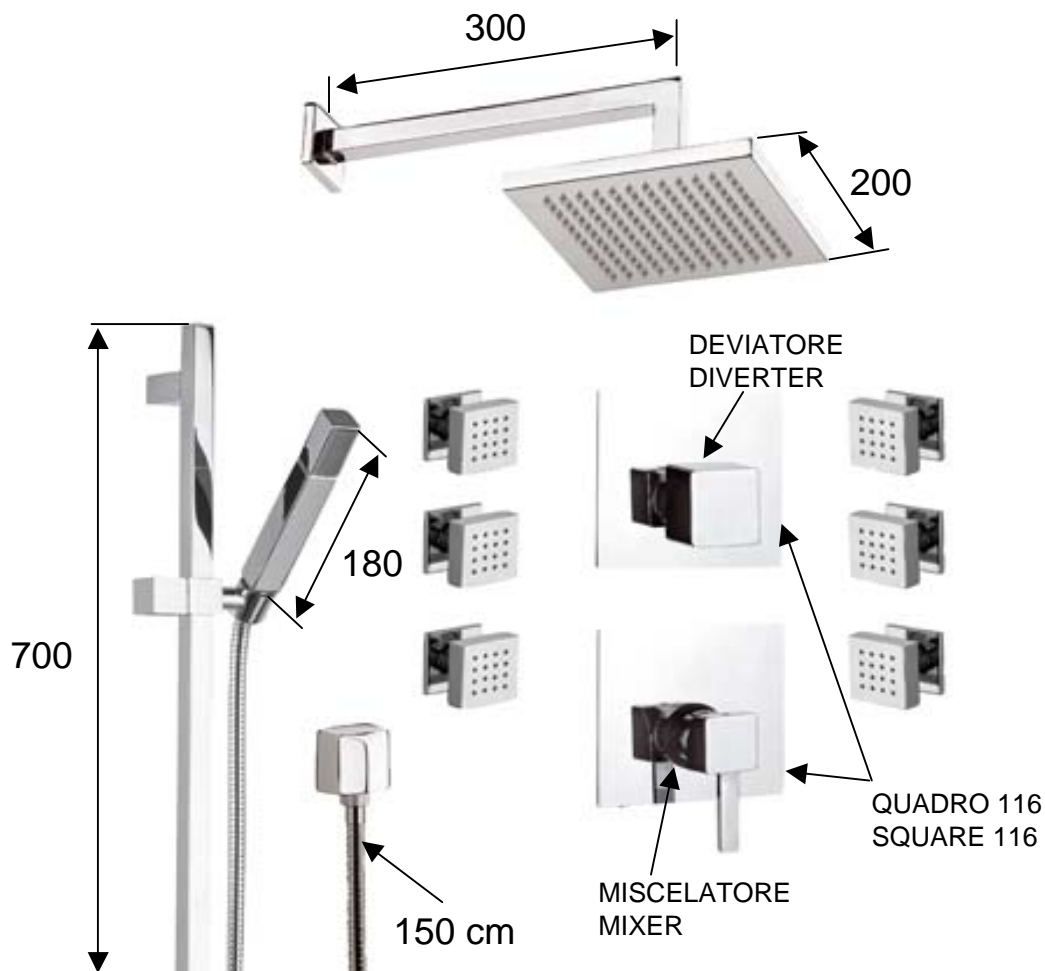

SCHEDA TECNICA TECHNICAL FEATURES

ART. COD.

OX23613Z

**MATERIALI / MATERIALS**

OTTONE CROMATO / CHROME PLATED BRASS

ABS CROMATO / CHROME PLATED ABS

**CROMATURA / CHROME PLATING**

UNI EN 248