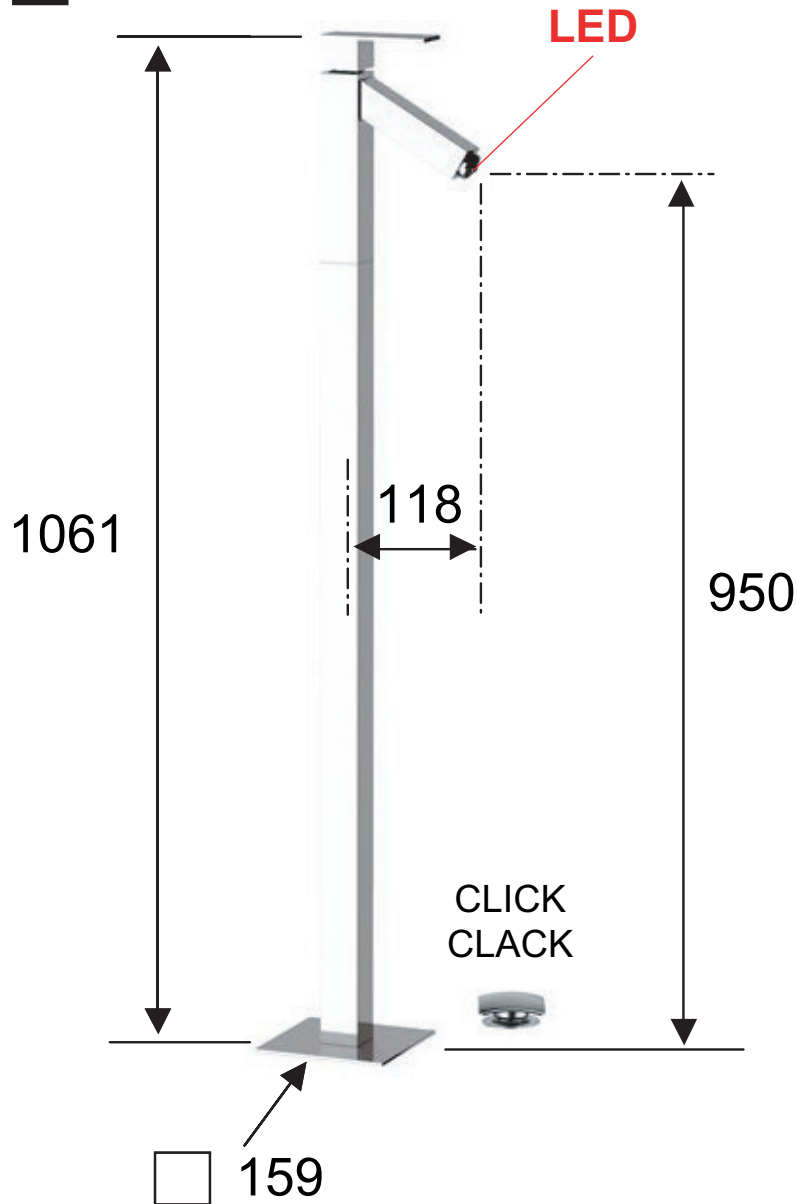

DANIEL

SCHEDA TECNICA TECHNICAL FEATURES

ART. COD.

OXL688

MATERIALI / MATERIALS

OTTONE CROMATO / CHROME PLATED BRASS

CROMATURA / CHROME PLATING

UNI EN 248