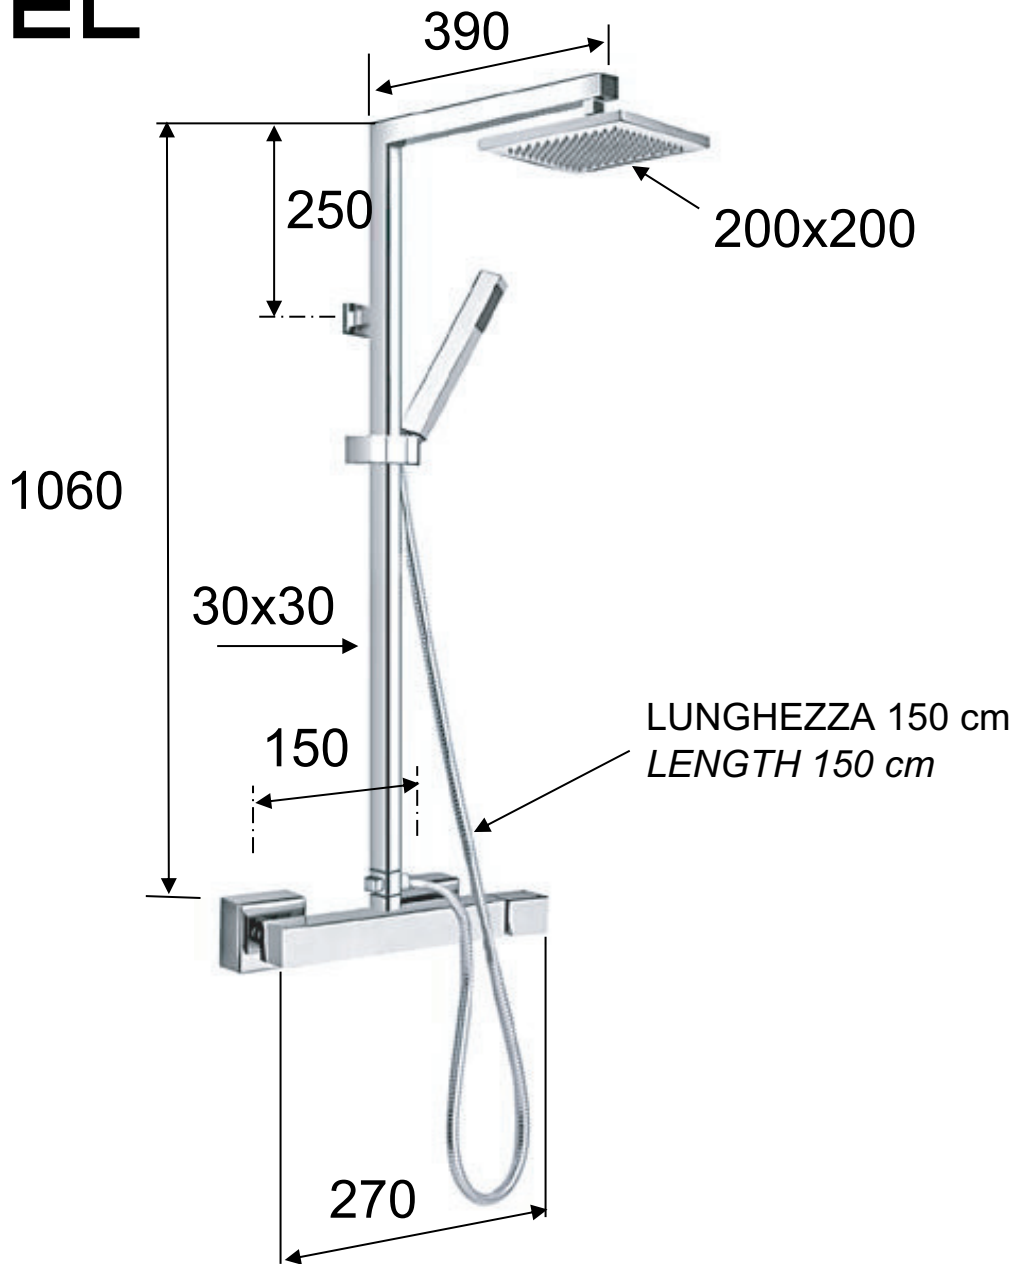

**DANIEL**

SCHEDA TECNICA TECHNICAL FEATURES

ART. COD.

**OX23636Q**

**MATERIALI / MATERIALS**

OTTONE CROMATO / CHROME PLATED BRASS

**CROMATURA / CHROME PLATING**

UNI EN 248