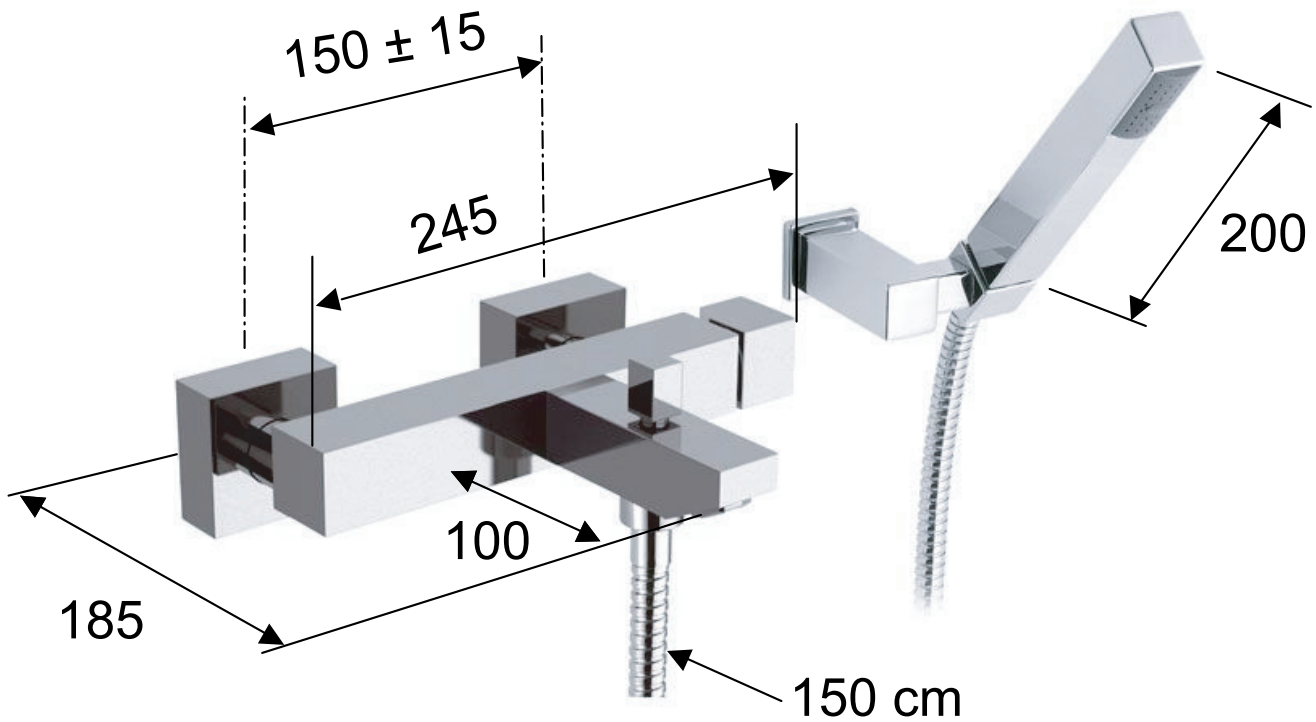

DANIEL

SCHEDA TECNICA TECHNICAL FEATURES

ART. COD.

OX23610

MATERIALI / MATERIALS

OTTONE CROMATO / CHROME PLATED BRASS

CROMATURA / CHROME PLATING

UNI EN 248