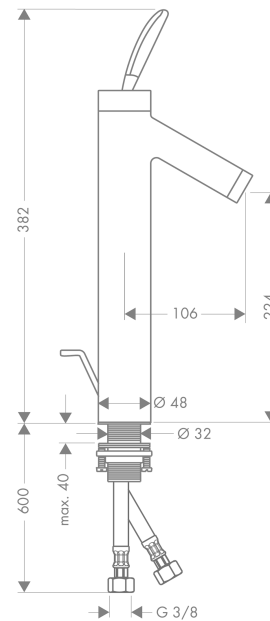

AXOR Starck Classic
Single lever 220 basin mixer with pop-up waste set for wash bowls
 Surfaces: **Chrome** Article Number: **10020000**

Description

product features

- consists of: single lever basin mixer, waste set
- ComfortZone 220
- projection 106 mm
- normal spray
- flow rate at 3 bar: 5 l/min
- joystick ceramic cartridge
- suitable for continuous flow water heaters
- pop-up waste set G 1¼
- connection dimension: DN15

Technology

Product image

Scale drawing

AXOR Starck Classic
Single lever 220 basin mixer with pop-up waste set for wash bowls
 Surfaces: **Chrome** Article Number: **10020000**

Flowchart

AXOR Starck Classic
Single lever 220 basin mixer with pop-up waste set for wash bowls
 Surfaces: **Chrome** Article Number: **10020000**

Exploded Drawing

Year of production: >10/12

AXOR Starck Classic
Single lever 220 basin mixer with pop-up waste set for wash bowls
 Surfaces: **Chrome** Article Number: **10020000**

Spare part list

Year of production: >10/12

Pos.	Description	Article Number	PC	PU
1	flange	96427000	0	1
2	handle	10090000	0	1
3	hollow set screw M4x6	97767000	0	1
4	nut	97157000	0	1
5	O-Ring 30x2	98186000	0	1
6	cartridge, assy	96339000	0	1
7	O-ring 21,95x1,78	95169000	0	1
8	adapter for cartridge	95289000	0	1
9	O-ring 26x2	98147000	0	1
10	aerator M24x1 (5 l/min)	95379000	0	1
11	O-ring 34x4	98155000	0	1
12	fixing set (Ø 32)	13961000	0	1
13	lever collar	97548000	0	1
14	connection hose 900 mm M8x0,75 G3/8	96316000	0	1
15	O-ring 7x1,5	98422000	0	1
16	pop up rod	94006000	0	1
17	O-ring 42x1,5	98171000	0	1
a	pop up waste	94139000	0	1
b	lever arm 340mm (ball-Ø15mm)	96004000	0	1
c	fixation extension 35 mm	13898000	0	1
d	service tool	98755000	0	1