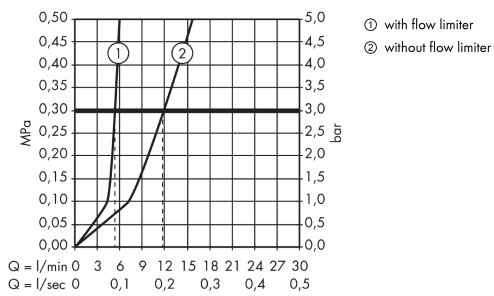

AXOR Starck Classic
Single lever 220 basin mixer with pop-up waste set for wash bowls
 Surfaces: **Chrome** Article Number: **10020000**

Description

product features

- consists of: single lever basin mixer, waste set
- ComfortZone 220
- projection 106 mm
- normal spray
- flow rate at 3 bar: 5 l/min
- joystick ceramic cartridge
- suitable for continuous flow water heaters
- pop-up waste set G 1¼
- connection dimension: DN15

Technology

Product image

Scale drawing

AXOR Starck Classic
Single lever 220 basin mixer with pop-up waste set for wash bowls
 Surfaces: **Chrome** Article Number: **10020000**

Flowchart

AXOR Starck Classic
Single lever 220 basin mixer with pop-up waste set for wash bowls
 Surfaces: **Chrome** Article Number: **10020000**