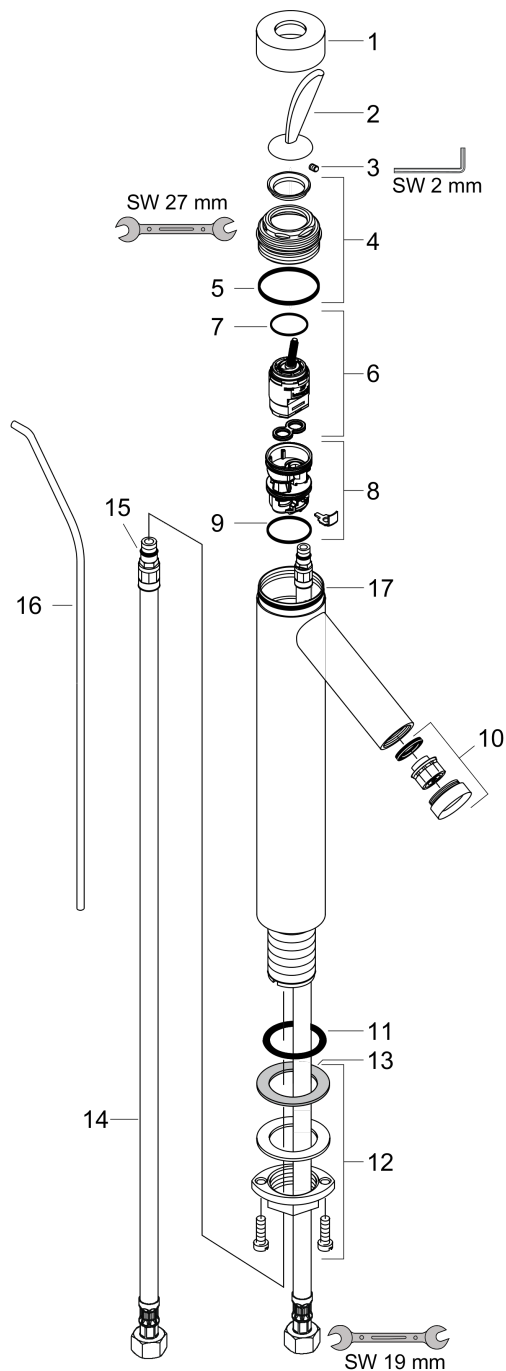

AXOR Starck Classic
Single lever 220 basin mixer with pop-up waste set for wash bowls
 Surfaces: **Chrome** Article Number: **10020000**

Description

product features

- consists of: single lever basin mixer, waste set
- ComfortZone 220
- projection 106 mm
- normal spray
- flow rate at 3 bar: 5 l/min
- joystick ceramic cartridge
- suitable for continuous flow water heaters
- pop-up waste set G 1¼
- connection dimension: DN15

Technology

Product image

Scale drawing

AXOR Starck Classic
Single lever 220 basin mixer with pop-up waste set for wash bowls
 Surfaces: **Chrome** Article Number: **10020000**

Flowchart

AXOR Starck Classic
Single lever 220 basin mixer with pop-up waste set for wash bowls
 Surfaces: **Chrome** Article Number: **10020000**

Exploded Drawing

Year of production: >10/12

AXOR Starck Classic
Single lever 220 basin mixer with pop-up waste set for wash bowls
 Surfaces: **Chrome** Article Number: **10020000**

Spare part list

Year of production: >10/12

Pos.	Description	Article Number	PC	PU
1	flange	96427000	0	1
2	handle	10090000	0	1
3	hollow set screw M4x6	97767000	0	1
4	nut	97157000	0	1
5	O-Ring 30x2	98186000	0	1
6	cartridge, assy	96339000	0	1
7	O-ring 21,95x1,78	95169000	0	1
8	adapter for cartridge	95289000	0	1
9	O-ring 26x2	98147000	0	1
10	aerator M24x1 (5 l/min)	95379000	0	1
11	O-ring 34x4	98155000	0	1
12	fixing set (Ø 32)	13961000	0	1
13	lever collar	97548000	0	1
14	connection hose 900 mm M8x0,75 G3/8	96316000	0	1
15	O-ring 7x1,5	98422000	0	1
16	pop up rod	94006000	0	1
17	O-ring 42x1,5	98171000	0	1
a	pop up waste	94139000	0	1
b	lever arm 340mm (ball-Ø15mm)	96004000	0	1
c	fixation extension 35 mm	13898000	0	1
d	service tool	98755000	0	1