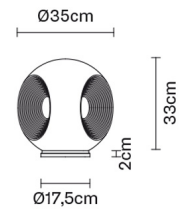

EYES

F34B0100

Matali Crasset

Dimensions

Description

Table lamp with transparent blown glass diffuser. White painted metal structure.

Voltage

220-240V

Wall/ceiling

Weight

Net: 3.94 kg
Gross: 5.13 kg

Packaging

Volume: 0.106 m³
Number of boxes: 1

Specs

IP40