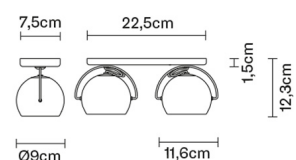

BELUGA COLOUR

D57G2300

Marc Sadler

Dimensions

Description

Wall/ceiling lamp with adjustable transparent crystal diffusers. Polished chrome-plated metal structure.

Voltage

220-240V

Bulb

Weight

Net: 1.94 kg
Gross: 1.94 kg

Packaging

Volume: 0.009 m³
Number of boxes: 1

Specs

IP20

In the same family