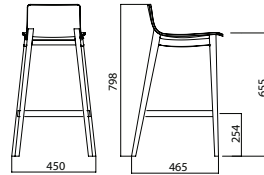

# EMMA

DESIGN:  
PAOLO FAVARETTO

—  
THE FRAME, CHARACTERIZED BY AN ELEGANT CROSSBAR PARALLEL TO THE SEAT, IS CONNECTED TO THE SHELL THROUGH 4 VISIBLE HOLES WITHOUT ANY SCREWS.

—  
EMMA WILL FIND ITS PERFECT LOCATION IN RESIDENTIAL SPACES. THE STOOL VERSION IS BEST ENHANCED IN MODERN URBAN INTERIORS.

EMMA  
BAR STOOL

**EMMA CHAIR**

RIVESTIMENTO  
Upholstery

IMPILABILITÀ  
Stackability

ESTERNO  
Outdoor

**EMMA KITCHEN STOOL**

**EMMA BAR STOOL**

**TELAIO/Frame**