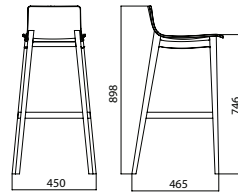

# EMMA

DESIGN:  
PAOLO FAVARETTO

—  
THE FRAME, CHARACTERIZED BY AN ELEGANT CROSSBAR PARALLEL TO THE SEAT, IS CONNECTED TO THE SHELL THROUGH 4 VISIBLE HOLES WITHOUT ANY SCREWS.

—  
EMMA WILL FIND ITS PERFECT LOCATION IN RESIDENTIAL SPACES. THE STOOL VERSION IS BEST ENHANCED IN MODERN URBAN INTERIORS.

EMMA  
BAR STOOL

**EMMA CHAIR**

RIVESTIMENTO  
Upholstery

IMPILABILITÀ  
Stackability

ESTERNO  
Outdoor

**EMMA KITCHEN STOOL**

**EMMA BAR STOOL**

**TELAIO/Frame**