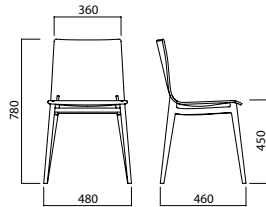

# EMMA

DESIGN:  
PAOLO FAVARETTO

—  
THE FRAME, CHARACTERIZED BY AN ELEGANT CROSSBAR PARALLEL TO THE SEAT, IS CONNECTED TO THE SHELL THROUGH 4 VISIBLE HOLES WITHOUT ANY SCREWS.

—  
EMMA WILL FIND ITS PERFECT LOCATION IN RESIDENTIAL SPACES. THE STOOL VERSION IS BEST ENHANCED IN MODERN URBAN INTERIORS.

EMMA  
BAR STOOL

**EMMA CHAIR**

RIVESTIMENTO  
Upholstery

IMPILABILITÀ  
Stackability

ESTERNO  
Outdoor

**EMMA KITCHEN STOOL**

**EMMA BAR STOOL**

**TELAIO/Frame**