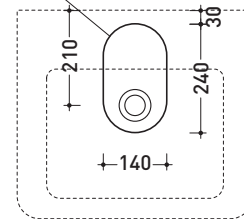

Technical accessories: Universal fixing bracket for wall hung wc/bidet (41/P)

Package dim. 53 x 37 x 34,5 cm | Weight 20 kg | Pz. Pallet n° 15

vista zenitale / zenital view

vista laterale / lateral view

sezione longitudinale / section

Package dim. **53 x 37 x 25 cm** | Weight **18 kg** | Pz. Pallet n° **15**

vista zenitale / zenital view

vista laterale / lateral view

sezione longitudinale / section

vista retro / back view

size in mm

may 2015

## VL52L Volo 52

**Bench - wall hung basin 52 cm**

Complements: **Volo metal structure (VL52M)**  
**Line taps basin: ONE - NOKE' - SI - FOLD**  
**Line accessories: TWO - HOOP - NOKE' - FOLD**

Technical accessories: **Chrome siphon (SIFL/CR) - Telescopic chrome siphon (SIFL066)**  
**Stop & Go drain (PLSG)**  
**Two piece set chrome tap filters (RF026)**

Package dim. **53,5 x 20 x 48 cm** | Weight **15 kg** | Pz. Pallet n° **18**

vista zenitale / zenital view

foro consigliato sul piano  
suggested hole on the top

vista zenitale / zenital view

vista frontale / frontal view