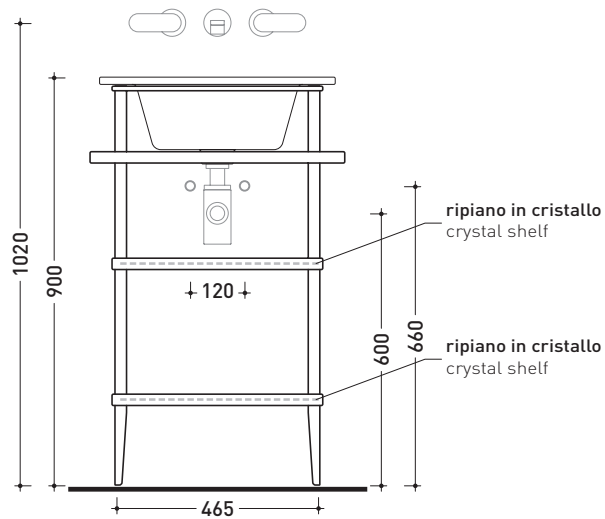

design **ALESSIO PINTO**

2008

VL52M

Metal structure with 3 crystal shelves to suit VOLO 52 basin

Complements: **Volo 52 basin (VL52L)**
Line taps basin: ONE - NOKE' - SI - FOLD
Line accessories: TWO - HOOP - NOKE' - FOLD

Technical accessories: **Chrome siphon (SIFL/CR) - Telescopic chrome siphon (SIFL066)**
Stop & Go drain (PLSG)
Two piece set chrome tap filters (RF026)

Package dim. **53 x 60 x 94 cm** | Weight **19 kg** | Pz. Pallet n° -

vista frontale / frontal view