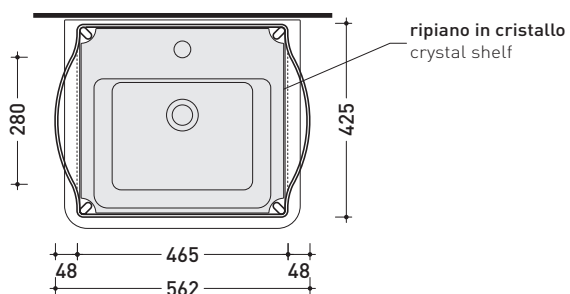

Package dim. **53 x 37 x 25 cm** | Weight **18 kg** | Pz. Pallet n° **15**

vista zenitale / zenital view

vista laterale / lateral view

sezione longitudinale / section

vista retro / back view

size in mm

may 2015

Package dim. **53,5 x 20 x 48 cm** | Weight **15 kg** | Pz. Pallet n° **18**

vista zenitale / zenital view

foro consigliato sul piano  
suggested hole on the top

vista zenitale / zenital view

vista frontale / frontal view

Technical accessories: **Chrome siphon (SIFL/CR) - Telescopic chrome siphon (SIFL066)**  
**Stop & Go drain (PLSG)**  
**Two piece set chrome tap filters (RF026)**

Package dim. **53 x 60 x 94 cm** | Weight **19 kg** | Pz. Pallet n° -

vista frontale / frontal view

vista laterale / lateral view

vista zenitale / zenital view

size in mm

may 2015

**BRASS:** glossy finish

Chrome

design **ALESSIO PINTO**