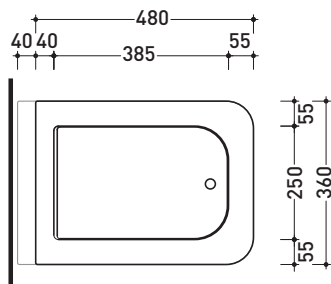

Package dim. **53 x 37 x 25 cm** | Weight **18 kg** | Pz. Pallet n° **15**

vista zenitale / zenital view

vista laterale / lateral view

sezione longitudinale / section

vista retro / back view

size in mm

may 2015

## VLCW01

Polyester seat & cover

Complements: **Volo wall hung wc (VL118)**

Package dim. **51 x 40 x 6 cm** | Weight **4 kg** | Pz. Pallet n° -

vista zenitale / zenital view

vista laterale / lateral view

vista frontale / frontal view

size in mm

may 2015

WOOD/POLYESTER: glossy finish

white

design **ALESSIO PINTO**

2008

## VLCW02

Thermosetting wrapping seat & cover

Complements: **Volo wall hung wc** (VL118)

Package dim. **51 x 40 x 6 cm** | Weight **3 kg** | Pz. Pallet n° -

vista zenitale / zenital view

vista laterale / lateral view