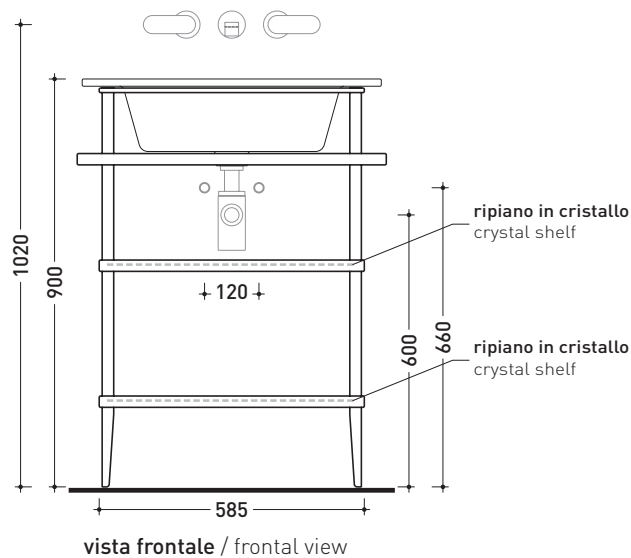

design **ALESSIO PINTO**

2008

VL66M

Metal structure with 3 crystal shelves to suit VOLO 66 basin

Complements: **Volo 66 basin (VL66L)**
Line taps basin: ONE - NOKE' - SI - FOLD
Line accessories: TWO - HOOP - NOKE' - FOLD

Technical accessories: **Chrome siphon (SIFL/CR) - Telescopic chrome siphon (SIFL066)**
Stop & Go drain (PLSG)
Two piece set chrome tap filters (RF026)

Package dim. **73 x 58 x 94 cm** | Weight **26 kg** | Pz. Pallet n° -

size in mm

may 2015

BRASS: glossy finish

Chrome