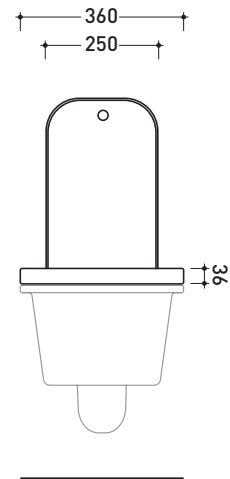

Package dim. **53 x 37 x 25 cm** | Weight **18 kg** | Pz. Pallet n° **15**

vista zenitale / zenital view

vista laterale / lateral view

sezione longitudinale / section

vista retro / back view

size in mm

may 2015

## VLCW01

Polyester seat & cover

Complements: **Volo wall hung wc (VL118)**

Package dim. **51 x 40 x 6 cm** | Weight **4 kg** | Pz. Pallet n° -

vista zenitale / zenital view

vista laterale / lateral view

vista frontale / frontal view

## VLCW02

Thermosetting wrapping seat & cover

Complements: **Volo wall hung wc** (VL118)

Package dim. **51 x 40 x 6 cm** | Weight **3 kg** | Pz. Pallet n° -

vista zenitale / zenital view

vista laterale / lateral view

## VLCW03

Soft-closing thermosetting wrapping seat & cover

Complements: **Volo wall hung wc** (VL118)

Package dim. **51 x 40 x 6 cm** | Weight **3 kg** | Pz. Pallet n° -

vista zenitale / zenital view

vista laterale / lateral view