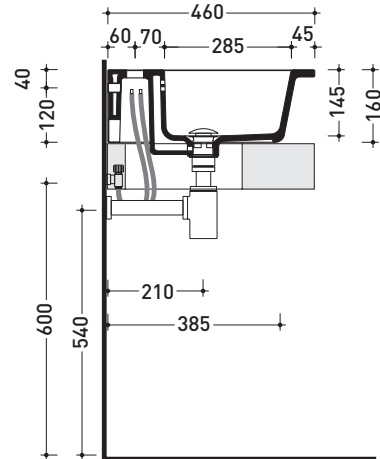

Package dim. **53 x 37 x 25 cm** | Weight **18 kg** | Pz. Pallet n° **15**

vista zenitale / zenital view

vista laterale / lateral view

sezione longitudinale / section

vista retro / back view

size in mm

may 2015

## VL52L Volo 52

**Bench - wall hung basin 52 cm**

Complements: **Volo metal structure (VL52M)**  
**Line taps basin: ONE - NOKE' - SI - FOLD**  
**Line accessories: TWO - HOOP - NOKE' - FOLD**

Technical accessories: **Chrome siphon (SIFL/CR) - Telescopic chrome siphon (SIFL066)**  
**Stop & Go drain (PLSG)**  
**Two piece set chrome tap filters (RF026)**

Package dim. **53,5 x 20 x 48 cm** | Weight **15 kg** | Pz. Pallet n° **18**

vista zenitale / zenital view

foro consigliato sul piano  
suggested hole on the top

vista zenitale / zenital view

vista frontale / frontal view

sezione longitudinale / section

size in mm

may 2015

**CERAMIC: glossy finish**

**matt finish**

**COLORS IN ELIMINATION**

design **ALESSIO PINTO**

**2008**