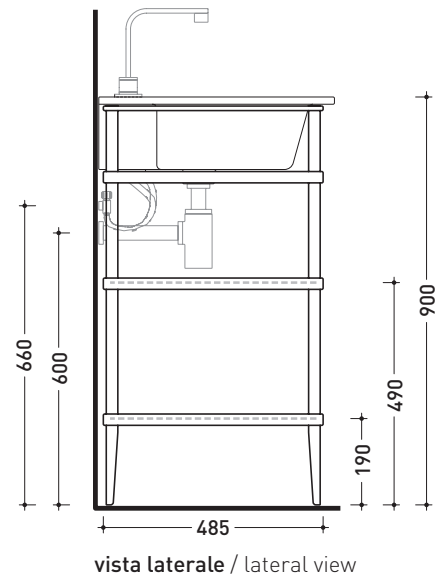

design **ALESSIO PINTO**

2008

VL66M

Metal structure with 3 crystal shelves to suit VOLO 66 basin

Complements: **Volo 66 basin (VL66L)**
Line taps basin: ONE - NOKE' - SI - FOLD
Line accessories: TWO - HOOP - NOKE' - FOLD

Technical accessories: **Chrome siphon (SIFL/CR) - Telescopic chrome siphon (SIFL066)**
Stop & Go drain (PLSG)
Two piece set chrome tap filters (RF026)

Package dim. **73 x 58 x 94 cm** | Weight **26 kg** | Pz. Pallet n° -

size in mm

may 2015

BRASS: glossy finish

Chrome