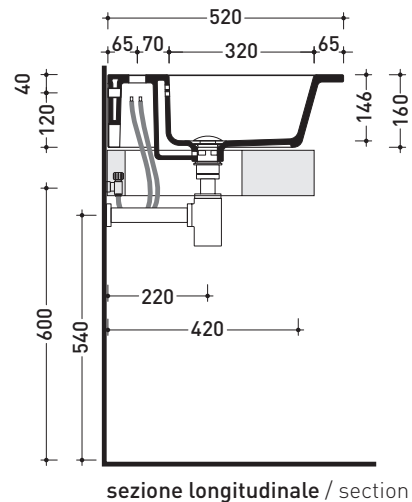

foro consigliato sul piano
suggested hole on the top