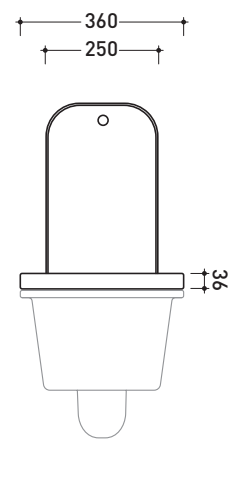

Package dim. **53 x 37 x 25 cm** | Weight **18 kg** | Pz. Pallet n° **15**

vista zenitale / zenital view

vista laterale / lateral view

sezione longitudinale / section

vista retro / back view

size in mm

may 2015

## VLCW01

Polyester seat & cover

Complements: **Volo wall hung wc (VL118)**

Package dim. **51 x 40 x 6 cm** | Weight **4 kg** | Pz. Pallet n° -

vista zenitale / zenital view

vista laterale / lateral view

vista frontale / frontal view

size in mm

may 2015

WOOD/POLYESTER: glossy finish

white

design **ALESSIO PINTO**

2008

## VLCW02

Thermosetting wrapping seat & cover

Complements: **Volo wall hung wc** (VL118)

Package dim. **51 x 40 x 6 cm** | Weight **3 kg** | Pz. Pallet n° -

vista zenitale / zenital view

vista laterale / lateral view