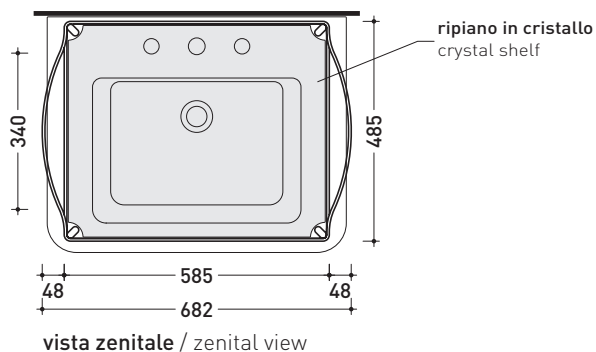

design **ALESSIO PINTO**

2008

VL66M

Metal structure with 3 crystal shelves to suit VOLO 66 basin

Complements: **Volo 66 basin (VL66L)**
Line taps basin: ONE - NOKE' - SI - FOLD
Line accessories: TWO - HOOP - NOKE' - FOLD

Technical accessories: **Chrome siphon (SIFL/CR) - Telescopic chrome siphon (SIFL066)**
Stop & Go drain (PLSG)
Two piece set chrome tap filters (RF026)

Package dim. **73 x 58 x 94 cm** | Weight **26 kg** | Pz. Pallet n° -

size in mm

may 2015

BRASS: glossy finish

Chrome