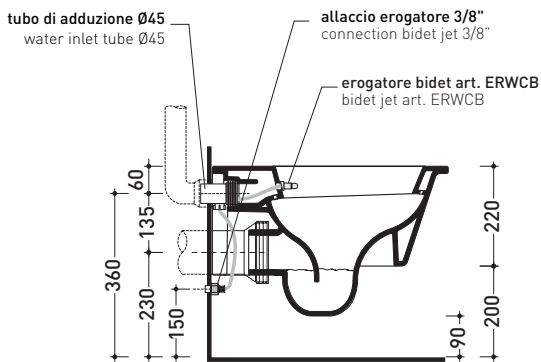

Technical accessories: Universal fixing bracket for wall hung wc/bidet (41/P)

Package dim. 53 x 37 x 34,5 cm | Weight 21 kg | Pz. Pallet n° 15

vista zenitale / zenital view

dettaglio erogatore / bidet jet detail