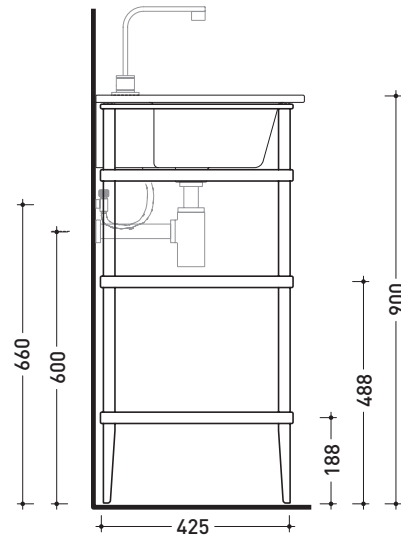

vista laterale / lateral view