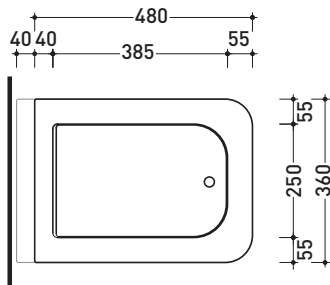

Package dim. **53 x 37 x 25 cm** | Weight **18 kg** | Pz. Pallet n° **15**

vista zenitale / zenital view

vista laterale / lateral view

sezione longitudinale / section

vista retro / back view

size in mm

may 2015

## VLCW02

Thermosetting wrapping seat & cover

Complements: **Volo wall hung wc** (VL118)

Package dim. **51 x 40 x 6 cm** | Weight **3 kg** | Pz. Pallet n° -

vista zenitale / zenital view

vista laterale / lateral view

vista frontale / frontal view

size in mm

may 2015

**THERMOSETTING:** glossy finish

white

design **ALESSIO PINTO**

2008

## VLCW03

Soft-closing thermosetting wrapping seat & cover

Complements: **Volo wall hung wc** (VL118)

Package dim. **51 x 40 x 6 cm** | Weight **3 kg** | Pz. Pallet n° -

vista zenitale / zenital view

vista laterale / lateral view