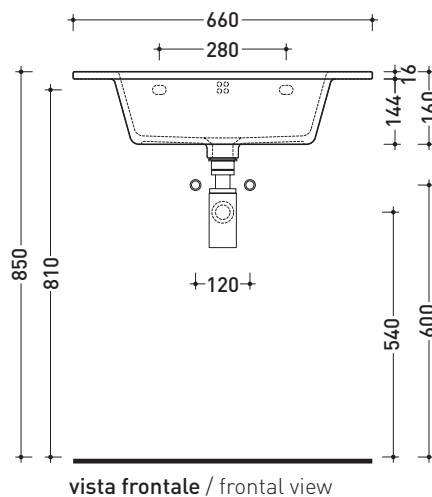

foro consigliato sul piano
suggested hole on the top