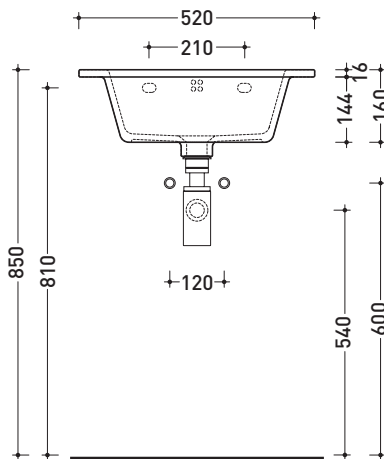

Package dim. **53 x 37 x 25 cm** | Weight **18 kg** | Pz. Pallet n° **15**

vista zenitale / zenital view

vista laterale / lateral view

sezione longitudinale / section

vista retro / back view

size in mm

may 2015

## VL52L Volo 52

**Bench - wall hung basin 52 cm**

Complements: **Volo metal structure (VL52M)**  
**Line taps basin: ONE - NOKE' - SI - FOLD**  
**Line accessories: TWO - HOOP - NOKE' - FOLD**

Technical accessories: **Chrome siphon (SIFL/CR) - Telescopic chrome siphon (SIFL066)**  
**Stop & Go drain (PLSG)**  
**Two piece set chrome tap filters (RF026)**

Package dim. **53,5 x 20 x 48 cm** | Weight **15 kg** | Pz. Pallet n° **18**

vista zenitale / zenital view

foro consigliato sul piano  
suggested hole on the top

vista zenitale / zenital view

vista frontale / frontal view

sezione longitudinale / section

size in mm

may 2015

**CERAMIC: glossy finish**

**matt finish**

**COLORS IN ELIMINATION**

design **ALESSIO PINTO**

**2008**