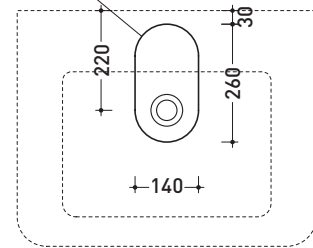

foro consigliato sul piano
suggested hole on the top