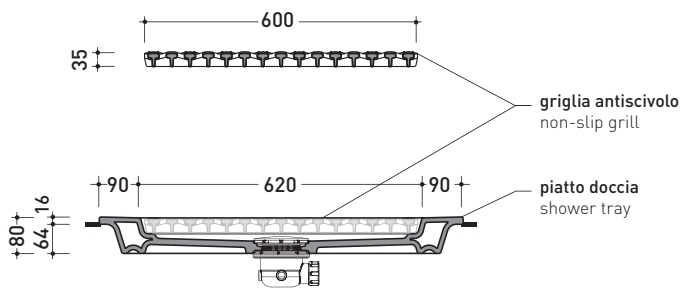

## VL80P Volo 80

**Bench - vanity shower tray 80x80 cm**  
(ø 90mm drainage system included)

Complements: **BAMB00 composable shower box**  
**Line taps shower: ONE - NOKE' - SI - FOLD**  
**Line accessories: TWO - HOOP - NOKE' - FOLD**

Package dim. shower tray	<b>80,5 x 9 x 82 cm</b>	Weight <b>36 kg</b>	Pz. Pallet n° <b>1</b>
Package dim. ceramic grid	<b>62 x 4,5 x 61 cm</b>	Weight <b>12 kg</b>	Pz. Pallet n° <b>1</b>

vista zenitale / zenital view

Piletta sifonata / Drainage  
Portata / Flow rate: **0,52 l/sec** (EN 274 >0,4 l/sec)

dettaglio piletta / drain detail

sezione longitudinale / section

vista zenitale / zenital view

size in mm

may 2015

**CERAMIC:** glossy finish