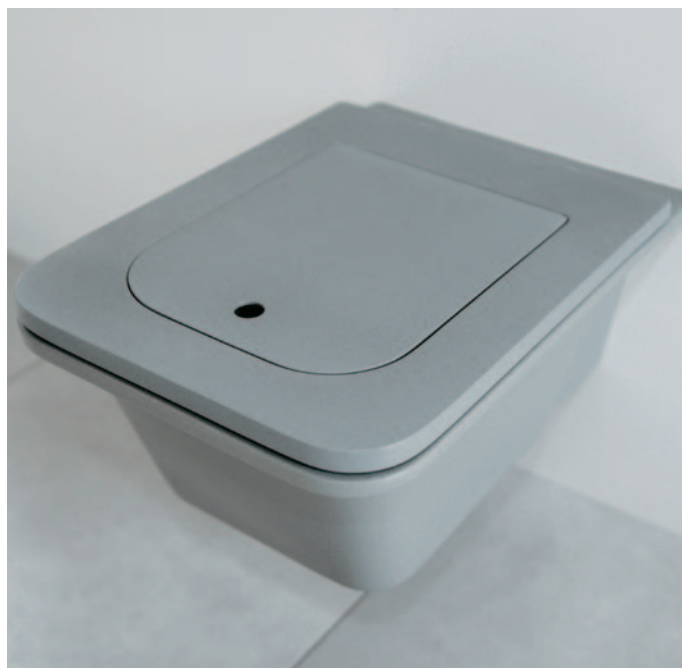

## VLCW01

Polyester seat & cover

Complements: **Volo wall hung wc (VL118)**

Package dim. **51 x 40 x 6 cm** | Weight **4 kg** | Pz. Pallet n° -

vista zenitale / zenital view

vista laterale / lateral view

vista frontale / frontal view