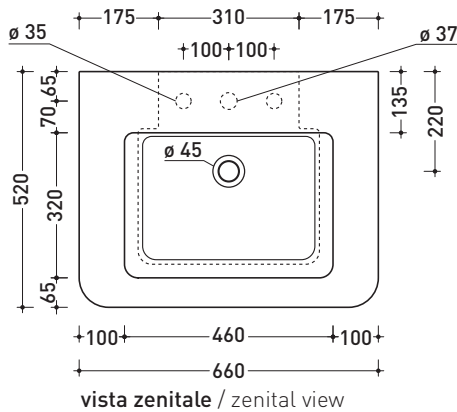

design **ALESSIO PINTO**

2008

VL66L Volo 66

Bench - wall hung basin 66 cm

Complements: **Volo metal structure (VL66M)**
Forty6 shelf (F6VL66)
Solid shelf (SLVL66)
Frisco benches (PF150R - PF180R)
Miami benches (MP150 - MP180)
Make-Up benches (MKP150 - MKP180)
Compono System benches (CSM90 - CSM135R/L - CSP135R/L - CSP180D)
Line taps basin: ONE - NOKE' - SI - FOLD
Line accessories: TWO - HOOP - NOKE' - FOLD

Technical accessories: **Chrome siphon (SIFL/CR) - Telescopic chrome siphon (SIFL066)**
Stop & Go drain (PLSG)
Two piece set chrome tap filters (RF026)

Package dim. **66 x 20 x 53,5 cm** | Weight **21 kg** | Pz. Pallet n° **12**