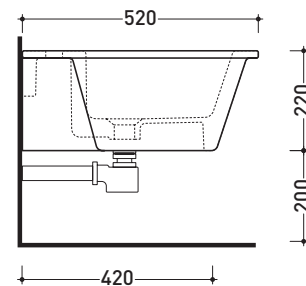

Technical accessories: Universal fixing bracket for wall hung wc/bidet (41/P)

Package dim. 53 x 37 x 34,5 cm | Weight 21 kg | Pz. Pallet n° 15

vista zenitale / zenital view

dettaglio erogatore / bidet jet detail

## VL218

Wall hung single-hole bidet (fixing kit included)

Complements: **Line taps bidet:** ONE - NOKE' - SI - FOLD  
**Line accessories:** TWO - HOOP - NOKE' - FOLD

Technical accessories: **Universal fixing bracket for wall hung wc/bidet** (41/P)  
**Short chrome siphon for bidet** (SIFB/CR)  
**Stop & Go drain** (PLSG)  
**Two piece set chrome tap filters** (RF026)

Package dim. **53 x 37 x 25 cm** | Weight **18 kg** | Pz. Pallet n° **15**

vista zenitale / zenital view

vista laterale / lateral view

sezione longitudinale / section

vista retro / back view

size in mm

may 2015