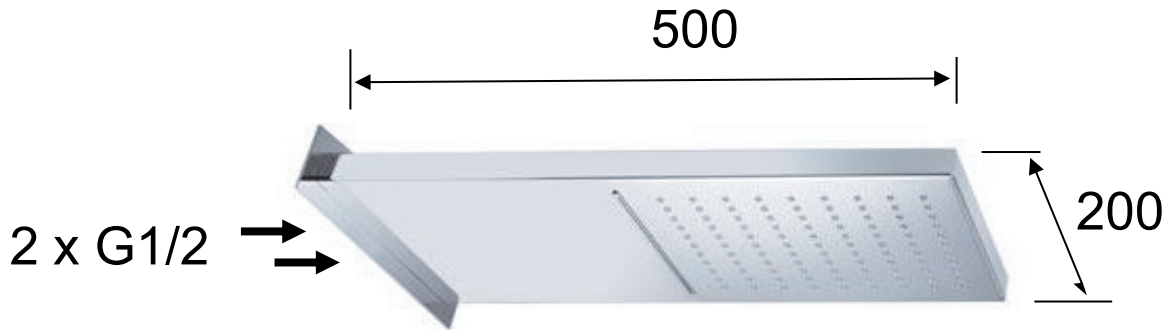

DANIEL

SCHEDA TECNICA TECHNICAL FEATURES

ART. COD.

SK614ZSSCA

MATERIALI / MATERIALS

OTTONE CROMATO / CHROME PLATED BRASS

CROMATURA / CHROME PLATING

UNI EN 248