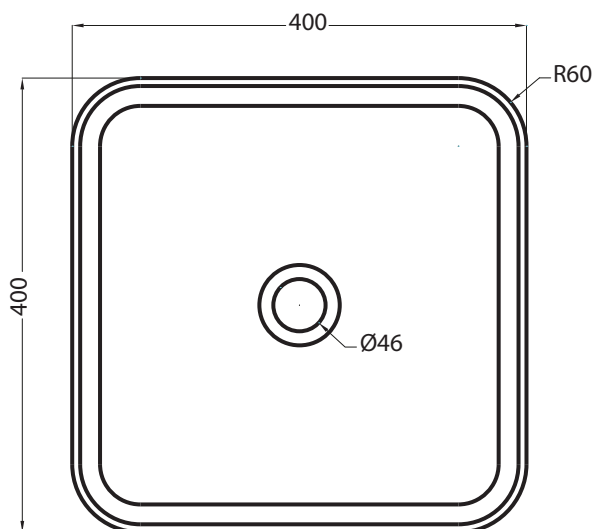

Shui Comfort - art. SHCOLA040

lavabo da appoggio quadrato 40 / on-top square washbasin 40

cielo
handmade in Italy

PESO NETTO/NET WEIGHT: 7,95 Kg

PCS PALLET: 26
PCS PALLET CONTAINER: 52

ACCESSORI/ACCESSORIES:

PIL01 - piletta click clack senza troppo pieno con coperchio in ceramica / push-to-open ceramic waste for washbasins without overflow

FINITURE/FINISHES

- Bianco/white - glossy
- Stone - matte
- Nero/black - glossy
- Antracite/anthracite - matte

Le Terre di Cielo

- Talco
- Brina
- Cacao
- Pomice
- Arenaria
- Basalto

NOTE/NOTES

Gennaio 2016

TOP

FRONT

ATTENZIONE/ATTENTION:

Le misure d'installazione possono presentare leggere differenze rispetto ai pezzi reali in considerazione delle caratteristiche del prodotto ceramico. L'azienda si riserva di cambiare schede tecniche e caratteristiche di funzionamento degli articoli in ogni momento e senza necessità di preavviso. I pesi possono subire variazioni fino al 20%.

Measure details can show some little difference respect real items, following typical characteristics of ceramics articles production. The company reserves the right to change any technical specifications/dimension and/or operating characteristics of the products at any time and without giving notice. The ceramic items weight may vary up to 20%.