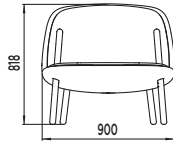

PIERCE

RIVESTIMENTO
Upholstery

IMPILABILITÀ
Stackability

ESTERNO
Outdoor

TELAIO/Frame

MASSELLO DI ROVERE

Solid oak

MAR03
Rovere naturale
Natural oak

MAR08
Rovere verniciato nero
Black stained oak

Struttura in poliuretano schiumato a freddo / Cold-foamed polyurethane frame.

TAPPEZZERIA

Upholstery

*Canvas Kvadrat
Cava 3 Kvadrat
Divina 3 Kvadrat
Divina Melange 2
Kvadrat*

*Field Kvadrat
Umami Kvadrat
Steelcut Trio Kvadrat
Revive Kvadrat 1*

*Fiord Kvadrat
Harald Kvadrat
Recheck Kvadrat*

*Flash No-shrink
Byte*

PELLE FIORE

Full-grain leather

ECOPELLE

Eco leather