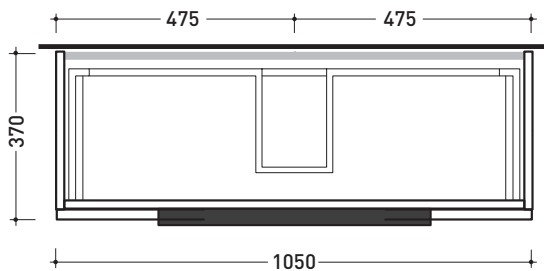

CE

vista zenitale / zenital view