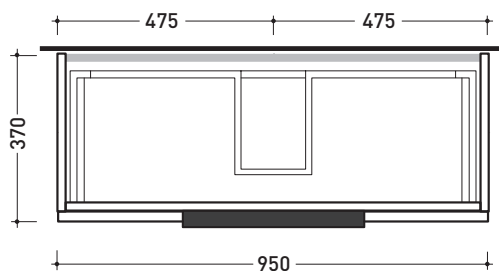

CE

vista zenitale / zenital view