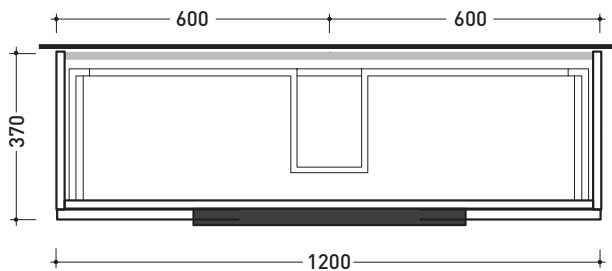

CE

vista zenitale / zenital view