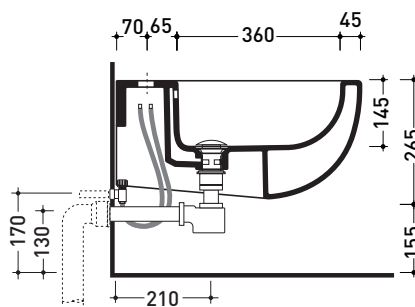

Accessori tecnici: **Staffa di fissaggio universale per vasi e bidet sospesi (41/P)**
Sifone ribassato cromo (SIFB/CR)
Piletta Stop & Go (PLSG)
Piletta Stop & Go in ceramica (PLCE)
Set 2 pezzi rubinetto filtro cromo (RF026)

Dim. Imballo 57 x 39 x 35 cm | Peso 18 kg | Pz. Pallet n° 15

CE UNI EN 14528 - CL20 Dop-No14528

vista zenitale / zenital view

vista laterale / lateral view

sezione longitudinale / section

vista retro / back view

sizes in mm

Please consider a 2% tolerance on indicated measurements

CERAMIC: glossy finish

matt finish

<http://www.ceramicaflaminia.it/en/products/339-pinch>

©ceramicaflaminiaspa - All rights reserved. Unauthorized copying, publication, reproduction as well as partial reproduction are prohibited