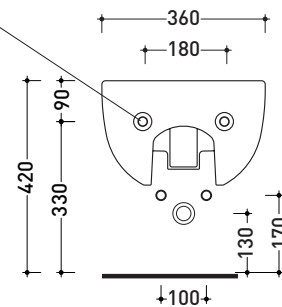

Accessori tecnici: **Staffa di fissaggio universale per vasi e bidet sospesi (41/P)**
Sifone ribassato cromo (SIFB/CR)
Piletta Stop & Go (PLSG)
Piletta Stop & Go in ceramica (PLCE)
Set 2 pezzi rubinetto filtro cromo (RF026)

Dim. Imballo 57 x 39 x 35 cm | Peso 18 kg | Pz. Pallet n° 15

CE UNI EN 14528 - CL20 Dop-No14528

vista zenitale / zenital view

vista laterale / lateral view

sezione longitudinale / section

vista retro / back view

sizes in mm

Please consider a 2% tolerance on indicated measurements

CERAMIC: glossy finish

matt finish

<http://www.ceramicaflaminia.it/en/products/339-pinch>

©ceramicaflaminiaspa - All rights reserved. Unauthorized copying, publication, reproduction as well as partial reproduction are prohibited