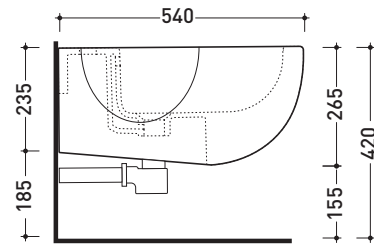

design **NENDO**

2016

PH218

Wall hung single-hole bidet (fixing kit included art. 9004)

•WITH OVERFLOW

Complementi: **Rubinetti bidet linea ONE - NOKE' - SI - FOLD**
Accessori linea TWO - HOOP - NOKE' - FOLD

Dim. Imballo 57 x 39 x 35 cm | Peso 18 kg | Pz. Pallet n° 15

CE UNI EN 14528 - CL20 Dop-No14528

vista zenitale / zenital view

vista laterale / lateral view

sezione longitudinale / section

vista retro / back view

sizes in mm

Please consider a 2% tolerance on indicated measurements

CERAMIC: glossy finish

matt finish

<http://www.ceramicaflaminia.it/en/products/339-pinch>

©ceramicaflaminiaspa - All rights reserved. Unauthorized copying, publication, reproduction as well as partial reproduction are prohibited