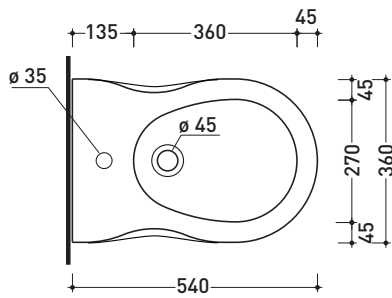

design **NENDO**

2016

PH218

Wall hung single-hole bidet (fixing kit included art. 9004)

•WITH OVERFLOW

Complementi: **Rubinetti bidet linea ONE - NOKE' - SI - FOLD**
Accessori linea TWO - HOOP - NOKE' - FOLD

Accessori tecnici: **Staffa di fissaggio universale per vasi e bidet sospesi (41/P)**
Sifone ribassato cromo (SIFB/CR)
Piletta Stop & Go (PLSG)
Piletta Stop & Go in ceramica (PLCE)
Set 2 pezzi rubinetto filtro cromo (RF026)

Dim. Imballo 57 x 39 x 35 cm | Peso 18 kg | Pz. Pallet n° 15

CE UNI EN 14528 - CL20 Dop-No14528

vista zenitale / zenital view

vista laterale / lateral view

sezione longitudinale / section

vista retro / back view

sizes in mm

Please consider a 2% tolerance on indicated measurements

CERAMIC: glossy finish

matt finish

<http://www.ceramicaflaminia.it/en/products/339-pinch>

©ceramicaflaminiaspa - All rights reserved. Unauthorized copying, publication, reproduction as well as partial reproduction are prohibited