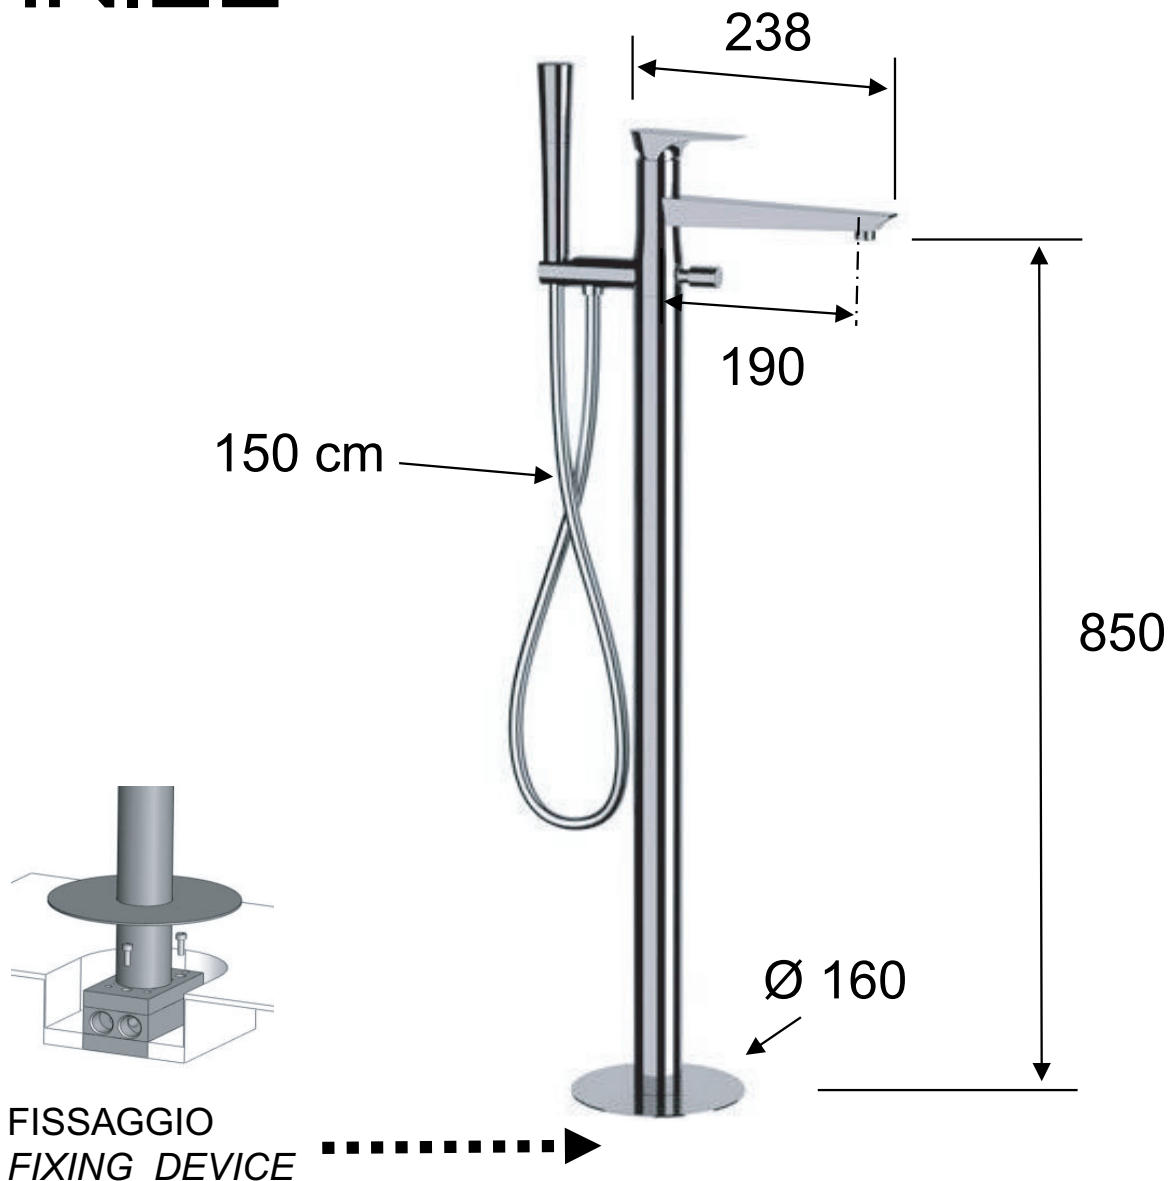

DANIEL

SCHEDA TECNICA TECHNICAL FEATURES

ART. COD.

DV678

MATERIALI / MATERIALS

OTTONE CROMATO / CHROME PLATED BRASS

CROMATURA / CHROME PLATING

UNI EN 248