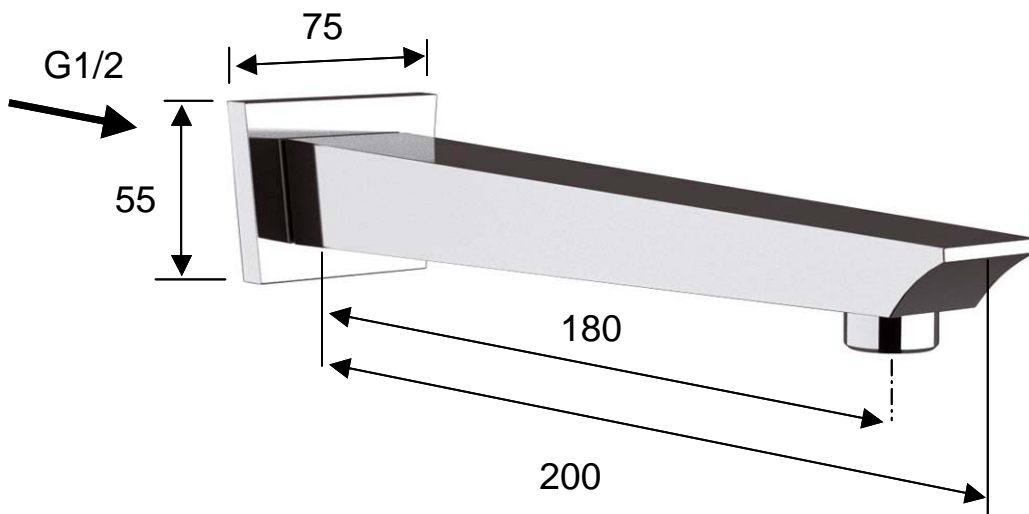

DANIEL

SCHEDA TECNICA TECHNICAL FEATURES

ART. COD.

DV 4704

MATERIALI / MATERIALS

OTTONE CROMATO / CHROME PLATED BRASS

CROMATURA / CHROME PLATING

UNI EN 248