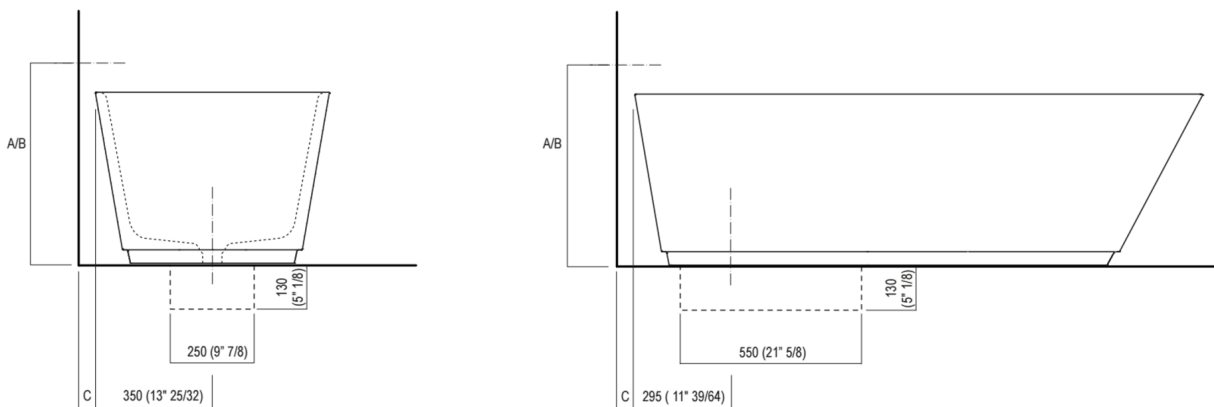

Width:	70.0 cm	inches
Height:	51.0 cm	20"5/64 inches
Lenght:	170.0 cm	66"59/64 inches
Capacity:	300.0 l	79 gal
Weight:	76.0 kg	168 lbs
Packaging measurements:	100 x 200 x 82 cm	39"3/8 x 78"3/4 x 32"1/4 inches
Weight with packaging:	168.0 kg	304 lbs

Main dimensions

Dimensions for recess

Installation notes: wall mounted tap

		A*	B**	C
FEZ	ARUB050000L, ARUB051000L, ARUB150000C, ARUB151000C, ARUB190000C, ARUB191000C,	660 (25° 63/64)	-	50 (1°31/32)
MEMORY	ARUB1076, ARUB1077, ARUB1040, ARUB1089, ARUB1091	660 (25° 63/64)		150 (5°29/32)
SQUARE	ARUB0932N, ARUB0933N, ARUB1117	-	640 (25° 13/64)	50 (1°31/32)
SQUARE	ARUB1118	660 (25° 63/64)	-	150 (5°29/32)
SEN	ASEN0912V	-	660 (25°63/64)	50 (1°31/32)

* interasse gruppo / axial distance for tap

** filo inferiore gruppo / Tap's lower edge

Installation notes: floor-mounted t

	A	B
SEN (ASEN0911,ASEN0977)	80 (3"1/8)	130 (5"1/8)
SQUARE (ARUB1112-ARUB1115)	80 (3"1/8)	200 (7"7/8)
FEZ (ARUB140,ARUB141,ARUB145,ARUB147,ARUB170)	80 (3"1/8)	165 (6" 1/2)
MEMORY (ARUB1033,ARUB1078)	80 (3"1/8)	165 (6" 1/2)