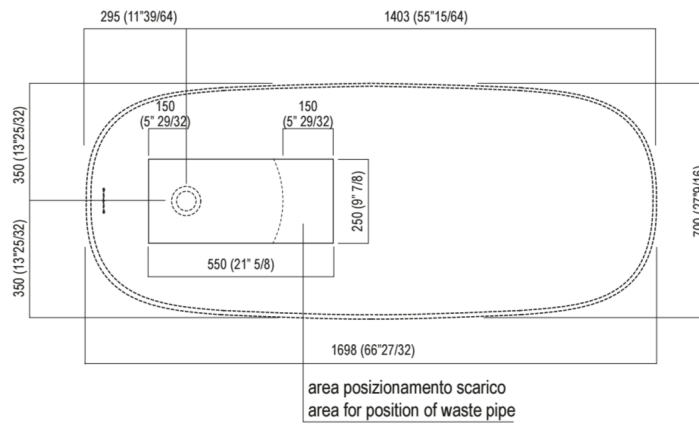

Width:	70.0 cm	inches
Height:	51.0 cm	20"5/64 inches
Lenght:	170.0 cm	66"59/64 inches
Capacity:	300.0 l	79 gal
Weight:	76.0 kg	168 lbs
Packaging measurements:	100 x 200 x 82 cm	39"3/8 x 78"3/4 x 32"1/4 inches
Weight with packaging:	168.0 kg	304 lbs

Main dimensions

Dimensions for recess

Installation notes: wall mounted tap

		A*	B**	C
FEZ	ARUB050000L, ARUB051000L, ARUB150000C, ARUB151000C, ARUB190000C, ARUB191000C,	660 (25° 63/64)	-	50 (1°31/32)
MEMORY	ARUB1076, ARUB1077, ARUB1040, ARUB1089, ARUB1091	660 (25° 63/64)		150 (5°29/32)
SQUARE	ARUB0932N, ARUB0933N, ARUB1117	-	640 (25° 13/64)	50 (1°31/32)
SQUARE	ARUB1118	660 (25° 63/64)	-	150 (5°29/32)
SEN	ASEN0912V	-	660 (25°63/64)	50 (1°31/32)

* interasse gruppo / axial distance for tap

** filo inferiore gruppo / Tap's lower edge

Installation notes: floor-mounted t

	A	B
SEN (ASEN0911,ASEN0977)	80 (3"1/8)	130 (5"1/8)
SQUARE (ARUB1112-ARUB1115)	80 (3"1/8)	200 (7"7/8)
FEZ (ARUB140,ARUB141,ARUB145,ARUB147,ARUB170)	80 (3"1/8)	165 (6" 1/2)
MEMORY (ARUB1033,ARUB1078)	80 (3"1/8)	165 (6" 1/2)