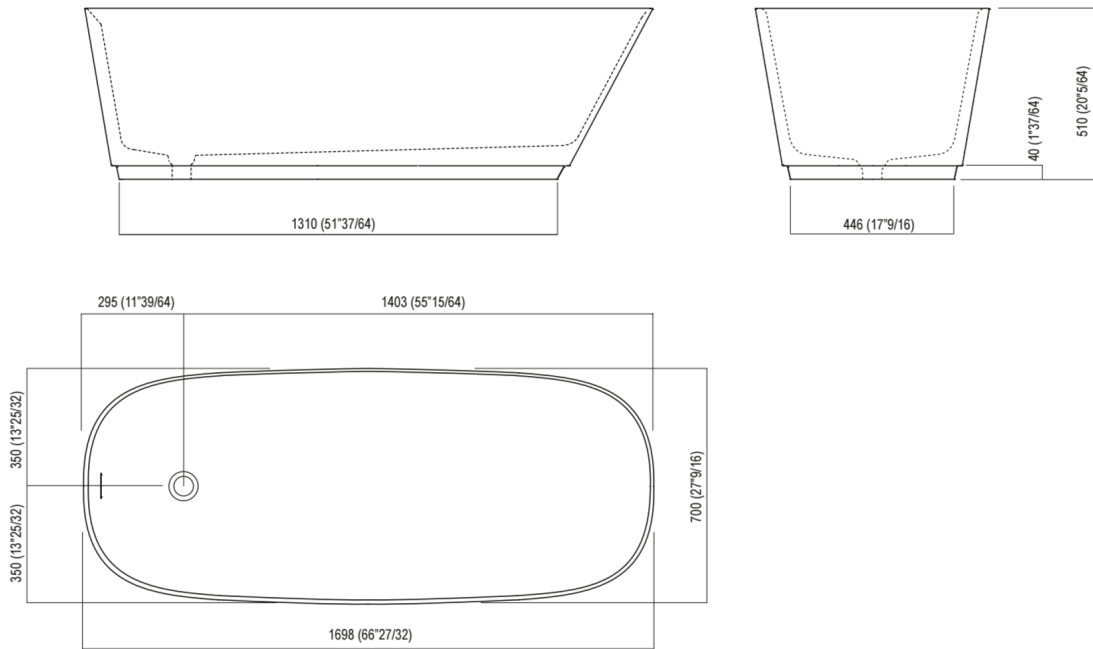

Bathtubs Neb
AVAS1095

Benedini Associati, 2018

Bathtub

Finishes

White

White/dark grey

White/light grey

Bathtub in white Cristalplant® biobased or two coloured (exterior in dark grey RAL7021 or light grey RAL7044); with overflow hole, without tap holes; taps can be floor or wall mounted. With waste with cap in white Cristalplant® biobased .MET0725C (can also be used for bathtubs on display). For an easier installation of the bathtub we recommend to use the template for the positioning of the waste trap AKITPZVAS. Materials used: Cristalplant® biobased.

Width:	70.0 cm	inches
Height:	51.0 cm	20"5/64 inches
Lenght:	170.0 cm	66"59/64 inches
Capacity:	300.0 l	79 gal
Weight:	76.0 kg	168 lbs
Packaging measurements:	100 x 200 x 82 cm	39"3/8 x 78"3/4 x 32"1/4 inches
Weight with packaging:	168.0 kg	304 lbs

Main dimensions

Dimensions for recess

Installation notes: wall mounted tap

		A*	B**	C
FEZ	ARUB050000L, ARUB051000L, ARUB150000C, ARUB151000C, ARUB190000C, ARUB191000C,	660 (25° 63/64)	-	50 (1°31/32)
MEMORY	ARUB1076, ARUB1077, ARUB1040, ARUB1089, ARUB1091	660 (25° 63/64)		150 (5°29/32)
SQUARE	ARUB0932N, ARUB0933N, ARUB1117	-	640 (25° 13/64)	50 (1°31/32)
SQUARE	ARUB1118	660 (25° 63/64)	-	150 (5°29/32)
SEN	ASEN0912V	-	660 (25°63/64)	50 (1°31/32)

* interasse gruppo / axial distance for tap

** filo inferiore gruppo / Tap's lower edge

Installation notes: floor-mounted t

	A	B
SEN (ASEN0911,ASEN0977)	80 (3"1/8)	130 (5"1/8)
SQUARE (ARUB1112-ARUB1115)	80 (3"1/8)	200 (7"7/8)
FEZ (ARUB140,ARUB141,ARUB145,ARUB147,ARUB170)	80 (3"1/8)	165 (6" 1/2)
MEMORY (ARUB1033,ARUB1078)	80 (3"1/8)	165 (6" 1/2)