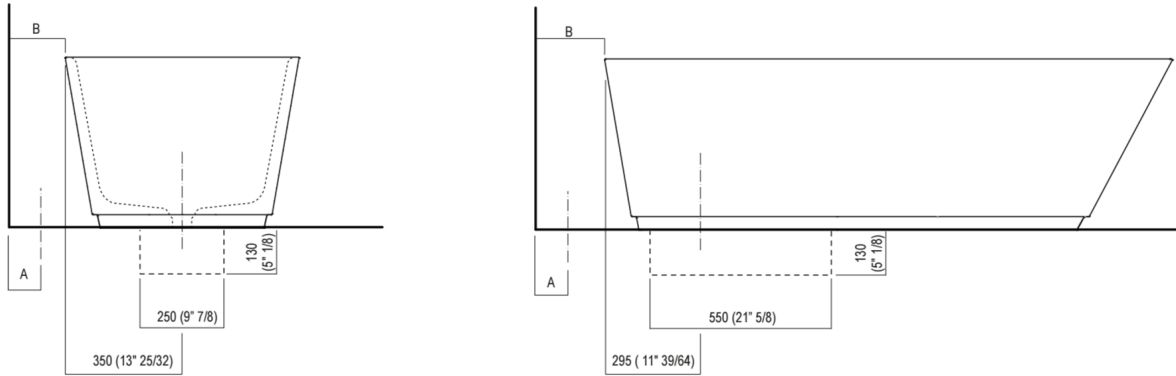

Width:	70.0 cm	inches
Height:	51.0 cm	20"5/64 inches
Lenght:	170.0 cm	66"59/64 inches
Capacity:	300.0 l	79 gal
Weight:	76.0 kg	168 lbs
Packaging measurements:	100 x 200 x 82 cm	39"3/8 x 78"3/4 x 32"1/4 inches
Weight with packaging:	168.0 kg	304 lbs

Main dimensions

Dimensions for recess

Installation notes: wall mounted tap

		A*	B**	C
FEZ	ARUB050000L, ARUB051000L, ARUB150000C, ARUB151000C, ARUB190000C, ARUB191000C,	660 (25° 63/64)	-	50 (1°31/32)
MEMORY	ARUB1076, ARUB1077, ARUB1040, ARUB1089, ARUB1091	660 (25° 63/64)		150 (5°29/32)
SQUARE	ARUB0932N, ARUB0933N, ARUB1117	-	640 (25° 13/64)	50 (1°31/32)
SQUARE	ARUB1118	660 (25° 63/64)	-	150 (5°29/32)
SEN	ASEN0912V	-	660 (25°63/64)	50 (1°31/32)

* interasse gruppo / axial distance for tap

** filo inferiore gruppo / Tap's lower edge

Installation notes: floor-mounted t

	A	B
SEN (ASEN0911,ASEN0977)	80 (3"1/8)	130 (5"1/8)
SQUARE (ARUB1112-ARUB1115)	80 (3"1/8)	200 (7"7/8)
FEZ (ARUB140,ARUB141,ARUB145,ARUB147,ARUB170)	80 (3"1/8)	165 (6" 1/2)
MEMORY (ARUB1033,ARUB1078)	80 (3"1/8)	165 (6" 1/2)