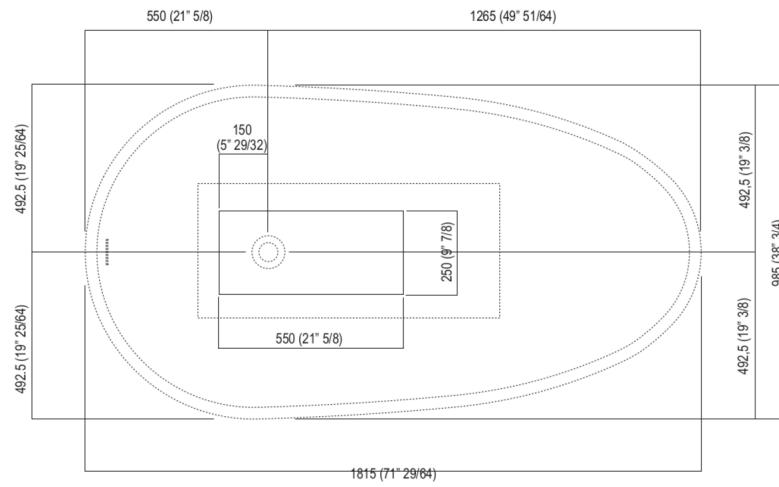

For an easier installation of the bathtubs we recommend to use the template for the positioning of the waste trap AKITPZVAS.

Materials used: Cristalplant® biobased.

Height:	44.0 cm	17" 3/8 inches
Depth:	98.5 cm	38" 3/4 inches
Length:	181.5 cm	71" 1/2 inches
Capacity:	220.0 l	58 gal
Weight:	85.0 kg	187 lbs
Packaging measurements:	107 x 192 x 60 cm	42"1/8 x 75"5/8 x 23"5/8 inches
Weight with packaging:	131.0 kg	289 lbs

Main dimensions

Dimensions for recess

Dimensions for wall mounted taps

	A*	B**
FEZ (ARUB050000L, ARUB051000L, ARUB150000C, ARUB151000C, ARUB1089S, ARUB190000C, ARUB191000C, ARUB1091S)	590 (23 1/4)	-
MEMORY (ARUB1076S, ARUB1077S, ARUB1040S)	590 (23 1/4)	-
SUITE (ARUB1107S)	590 (23 1/4)	-
SQUARE (ARUB0932N, ARUB0933N)	-	590 (23 1/4)
SEN (ASEN0912V)	-	590 (23 1/4)

* inserasse gruppo / axial distance for tap
 ** filo inferiore gruppo / Tap's lower edge

Dimensions for freestanding spouts

	A	B	C	D	E	F
FEZ (ARUB140, RAUB145, ARUB170N)	80 (3" 1/8)	200 (7" 7/8)	567 (22" 5/16)	692 (27" 1/4)	600 (23" 5/8)	750 (29" 1/2)
MEMORY (ARUB1078, ARUB1072, ARUB1033)	80 (3" 1/8)	200 (7" 7/8)	567 (22" 5/16)	692 (27" 1/4)	600 (23" 5/8)	750 (29" 1/2)
SQUARE (ARUB0961L, ARUB0934L, ARUB0935NL, ARUB0936NL, ARUB0952L, ARUB1024N)	80 (3" 1/8)	165 (6" 1/5)	507 (20")	657 (27" 5/8)	590 (23" 1/4)	715 (28" 1/8)
SUITE (ARUB1108S)	80 (3" 1/8)	165 (6" 1/5)	507 (20")	657 (27" 5/8)	590 (23" 1/4)	715 (28" 1/8)
SEN (ASEN0911)	80 (3" 1/8)	165 (6" 1/5)	507 (20")	657 (27" 5/8)	590 (23" 1/4)	715 (28" 1/8)

Dimensions for tap support

Note

La vasca deve essere installata su un pavimento perfettamente piano.
The bathtub must be positioned on a flat floor surface.

E' necessario predisporre a pavimento un pozzetto.
It is necessary to prepare a recess in the floor.