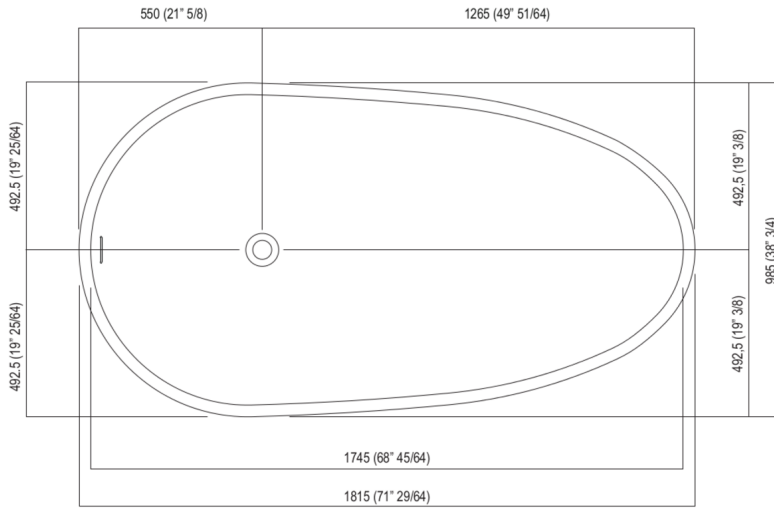

Bathtubs Spoon
AVAS0901Z

Benedini Associati, 1998

Bathtub

Finishes

White Cristalplant® biobased
AVAS0901Z

White Cristalplant® biobased oval bathtub, with overflow hole, without tap holes. Taps can be wall or floor mounted or installed on "Pillar" or "Pillar 2" column. The bathtub must be fitted with waste trap .MET0477 (.MET0434 for display tubs).

For an easier installation of the bathtubs we recommend to use the template for the positioning of the waste trap AKITPZVAS.

Materials used: Cristalplant® biobased.

Height:	44.0 cm	17" 3/8 inches
Depth:	98.5 cm	38" 3/4 inches
Length:	181.5 cm	71" 1/2 inches
Capacity:	220.0 l	58 gal
Weight:	85.0 kg	187 lbs
Packaging measurements:	107 x 192 x 60 cm	42"1/8 x 75"5/8 x 23"5/8 inches
Weight with packaging:	131.0 kg	289 lbs

Main dimensions

Dimensions for recess

Dimensions for wall mounted taps

	A*	B**
FEZ (ARUB050000L, ARUB051000L, ARUB150000C, ARUB151000C, ARUB1089S, ARUB190000C, ARUB191000C, ARUB1091S)	590 (23 1/4)	-
MEMORY (ARUB1076S, ARUB1077S, ARUB1040S)	590 (23 1/4)	-
SUITE (ARUB1107S)	590 (23 1/4)	-
SQUARE (ARUB0932N, ARUB0933N)	-	590 (23 1/4)
SEN (ASEN0912V)	-	590 (23 1/4)

* inserasse gruppo / axial distance for tap
 ** filo inferiore gruppo / Tap's lower edge

Dimensions for freestanding spouts

	A	B	C	D	E	F
FEZ (ARUB140, RAUB145, ARUB170N)	80 (3" 1/8)	200 (7" 7/8)	567 (22" 5/16)	692 (27" 1/4)	600 (23" 5/8)	750 (29" 1/2)
MEMORY (ARUB1078, ARUB1072, ARUB1033)	80 (3" 1/8)	200 (7" 7/8)	567 (22" 5/16)	692 (27" 1/4)	600 (23" 5/8)	750 (29" 1/2)
SQUARE (ARUB0961L, ARUB0934L, ARUB0935NL, ARUB0936NL, ARUB0952L, ARUB1024N)	80 (3" 1/8)	165 (6" 1/5)	507 (20")	657 (27" 5/8)	590 (23" 1/4)	715 (28" 1/8)
SUITE (ARUB1108S)	80 (3" 1/8)	165 (6" 1/5)	507 (20")	657 (27" 5/8)	590 (23" 1/4)	715 (28" 1/8)
SEN (ASEN0911)	80 (3" 1/8)	165 (6" 1/5)	507 (20")	657 (27" 5/8)	590 (23" 1/4)	715 (28" 1/8)