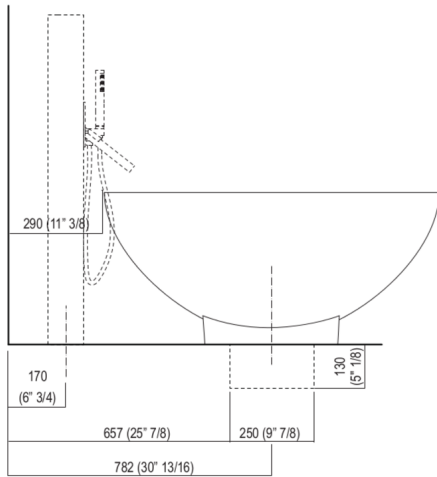

For an easier installation of the bathtubs we recommend to use the template for the positioning of the waste trap AKITPZVAS.

Materials used: Cristalplant® biobased.

Height:	44.0 cm	17" 3/8 inches
Depth:	98.5 cm	38" 3/4 inches
Length:	181.5 cm	71" 1/2 inches
Capacity:	220.0 l	58 gal
Weight:	85.0 kg	187 lbs
Packaging measurements:	107 x 192 x 60 cm	42"1/8 x 75"5/8 x 23"5/8 inches
Weight with packaging:	131.0 kg	289 lbs

Main dimensions

Dimensions for recess

Dimensions for wall mounted taps

	A*	B**
FEZ (ARUB050000L, ARUB051000L, ARUB150000C, ARUB151000C, ARUB1089S, ARUB190000C, ARUB191000C, ARUB1091S)	590 (23 1/4)	-
MEMORY (ARUB1076S, ARUB1077S, ARUB1040S)	590 (23 1/4)	-
SUITE (ARUB1107S)	590 (23 1/4)	-
SQUARE (ARUB0932N, ARUB0933N)	-	590 (23 1/4)
SEN (ASEN0912V)	-	590 (23 1/4)

* inserasse gruppo / axial distance for tap
 ** filo inferiore gruppo / Tap's lower edge

Dimensions for freestanding spouts

	A	B	C	D	E	F
FEZ (ARUB140, RAUB145, ARUB170N)	80 (3" 1/8)	200 (7" 7/8)	567 (22" 5/16)	692 (27" 1/4)	600 (23" 5/8)	750 (29" 1/2)
MEMORY (ARUB1078, ARUB1072, ARUB1033)	80 (3" 1/8)	200 (7" 7/8)	567 (22" 5/16)	692 (27" 1/4)	600 (23" 5/8)	750 (29" 1/2)
SQUARE (ARUB0961L, ARUB0934L, ARUB0935NL, ARUB0936NL, ARUB0952L, ARUB1024N)	80 (3" 1/8)	165 (6" 1/5)	507 (20")	657 (27" 5/8)	590 (23" 1/4)	715 (28" 1/8)
SUITE (ARUB1108S)	80 (3" 1/8)	165 (6" 1/5)	507 (20")	657 (27" 5/8)	590 (23" 1/4)	715 (28" 1/8)
SEN (ASEN0911)	80 (3" 1/8)	165 (6" 1/5)	507 (20")	657 (27" 5/8)	590 (23" 1/4)	715 (28" 1/8)

Dimensions for tap support

Note

La vasca deve essere installata su un pavimento perfettamente piano.
The bathtub must be positioned on a flat floor surface.

E' necessario predisporre a pavimento un pozzetto.
It is necessary to prepare a recess in the floor.