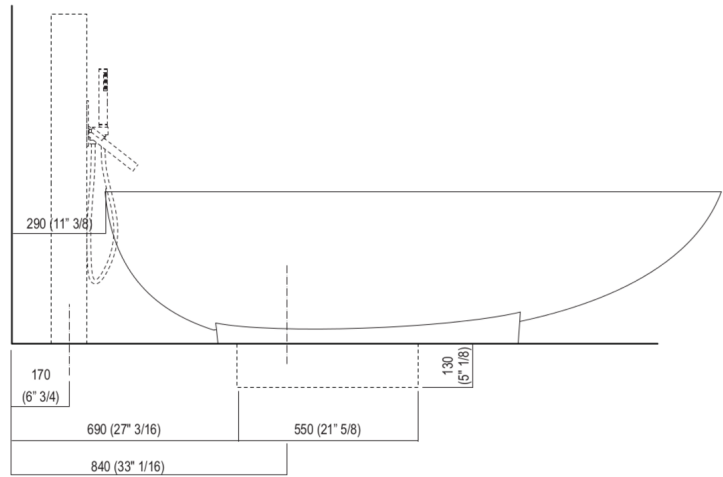

For an easier installation of the bathtubs we recommend to use the template for the positioning of the waste trap AKITPZVAS.

Materials used: Cristalplant® biobased.

Height:	44.0 cm	17" 3/8 inches
Depth:	98.5 cm	38" 3/4 inches
Length:	181.5 cm	71" 1/2 inches
Capacity:	220.0 l	58 gal
Weight:	85.0 kg	187 lbs
Packaging measurements:	107 x 192 x 60 cm	42"1/8 x 75"5/8 x 23"5/8 inches
Weight with packaging:	131.0 kg	289 lbs

Main dimensions

Dimensions for recess

Dimensions for wall mounted taps

	A*	B**
FEZ (ARUB050000L, ARUB051000L, ARUB150000C, ARUB151000C, ARUB1089S, ARUB190000C, ARUB191000C, ARUB1091S)	590 (23 1/4)	-
MEMORY (ARUB1076S, ARUB1077S, ARUB1040S)	590 (23 1/4)	-
SUITE (ARUB1107S)	590 (23 1/4)	-
SQUARE (ARUB0932N, ARUB0933N)	-	590 (23 1/4)
SEN (ASEN0912V)	-	590 (23 1/4)

* inserasse gruppo / axial distance for tap
 ** filo inferiore gruppo / Tap's lower edge

Dimensions for freestanding spouts

	A	B	C	D	E	F
FEZ (ARUB140, RAUB145, ARUB170N)	80 (3" 1/8)	200 (7" 7/8)	567 (22" 5/16)	692 (27" 1/4)	600 (23" 5/8)	750 (29" 1/2)
MEMORY (ARUB1078, ARUB1072, ARUB1033)	80 (3" 1/8)	200 (7" 7/8)	567 (22" 5/16)	692 (27" 1/4)	600 (23" 5/8)	750 (29" 1/2)
SQUARE (ARUB0961L, ARUB0934L, ARUB0935NL, ARUB0936NL, ARUB0952L, ARUB1024N)	80 (3" 1/8)	165 (6" 1/5)	507 (20")	657 (27" 5/8)	590 (23" 1/4)	715 (28" 1/8)
SUITE (ARUB1108S)	80 (3" 1/8)	165 (6" 1/5)	507 (20")	657 (27" 5/8)	590 (23" 1/4)	715 (28" 1/8)
SEN (ASEN0911)	80 (3" 1/8)	165 (6" 1/5)	507 (20")	657 (27" 5/8)	590 (23" 1/4)	715 (28" 1/8)

Dimensions for tap support

Note

La vasca deve essere installata su un pavimento perfettamente piano.
The bathtub must be positioned on a flat floor surface.

E' necessario predisporre a pavimento un pozzetto.
It is necessary to prepare a recess in the floor.