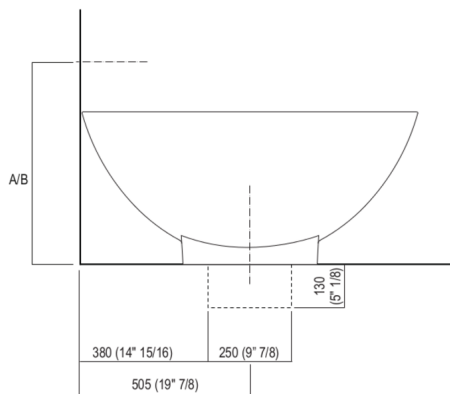

For an easier installation of the bathtubs we recommend to use the template for the positioning of the waste trap AKITPZVAS.

Materials used: Cristalplant® biobased.

Height:	44.0 cm	17" 3/8 inches
Depth:	98.5 cm	38" 3/4 inches
Length:	181.5 cm	71" 1/2 inches
Capacity:	220.0 l	58 gal
Weight:	85.0 kg	187 lbs
Packaging measurements:	107 x 192 x 60 cm	42"1/8 x 75"5/8 x 23"5/8 inches
Weight with packaging:	131.0 kg	289 lbs

Main dimensions

Dimensions for recess

Dimensions for wall mounted taps

	A*	B**
FEZ (ARUB050000L, ARUB051000L, ARUB150000C, ARUB151000C, ARUB1089S, ARUB190000C, ARUB191000C, ARUB1091S)	590 (23 1/4)	-
MEMORY (ARUB1076S, ARUB1077S, ARUB1040S)	590 (23 1/4)	-
SUITE (ARUB1107S)	590 (23 1/4)	-
SQUARE (ARUB0932N, ARUB0933N)	-	590 (23 1/4)
SEN (ASEN0912V)	-	590 (23 1/4)

* inserasse gruppo / axial distance for tap
 ** filo inferiore gruppo / Tap's lower edge

Dimensions for freestanding spouts

	A	B	C	D	E	F
FEZ (ARUB140, RAUB145, ARUB170N)	80 (3" 1/8)	200 (7" 7/8)	567 (22" 5/16)	692 (27" 1/4)	600 (23" 5/8)	750 (29" 1/2)
MEMORY (ARUB1078, ARUB1072, ARUB1033)	80 (3" 1/8)	200 (7" 7/8)	567 (22" 5/16)	692 (27" 1/4)	600 (23" 5/8)	750 (29" 1/2)
SQUARE (ARUB0961L, ARUB0934L, ARUB0935NL, ARUB0936NL, ARUB0952L, ARUB1024N)	80 (3" 1/8)	165 (6" 1/5)	507 (20")	657 (27" 5/8)	590 (23" 1/4)	715 (28" 1/8)
SUITE (ARUB1108S)	80 (3" 1/8)	165 (6" 1/5)	507 (20")	657 (27" 5/8)	590 (23" 1/4)	715 (28" 1/8)
SEN (ASEN0911)	80 (3" 1/8)	165 (6" 1/5)	507 (20")	657 (27" 5/8)	590 (23" 1/4)	715 (28" 1/8)

Dimensions for tap support

Note

La vasca deve essere installata su un pavimento perfettamente piano.
The bathtub must be positioned on a flat floor surface.

E' necessario predisporre a pavimento un pozzetto.
It is necessary to prepare a recess in the floor.