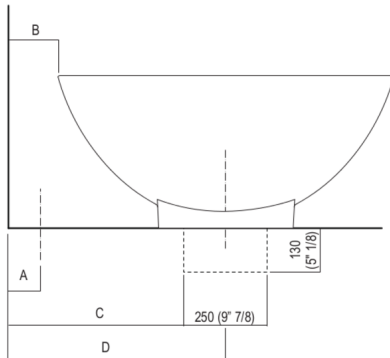

For an easier installation of the bathtubs we recommend to use the template for the positioning of the waste trap AKITPZVAS.

Materials used: Cristalplant® biobased.

Height:	44.0 cm	17" 3/8 inches
Depth:	98.5 cm	38" 3/4 inches
Length:	181.5 cm	71" 1/2 inches
Capacity:	220.0 l	58 gal
Weight:	85.0 kg	187 lbs
Packaging measurements:	107 x 192 x 60 cm	42"1/8 x 75"5/8 x 23"5/8 inches
Weight with packaging:	131.0 kg	289 lbs

Main dimensions

Dimensions for recess

Dimensions for wall mounted taps

	A*	B**
FEZ (ARUB050000L, ARUB051000L, ARUB150000C, ARUB151000C, ARUB1089S, ARUB190000C, ARUB191000C, ARUB1091S)	590 (23 1/4)	-
MEMORY (ARUB1076S, ARUB1077S, ARUB1040S)	590 (23 1/4)	-
SUITE (ARUB1107S)	590 (23 1/4)	-
SQUARE (ARUB0932N, ARUB0933N)	-	590 (23 1/4)
SEN (ASEN0912V)	-	590 (23 1/4)

* inserasse gruppo / axial distance for tap
 ** filo inferiore gruppo / Tap's lower edge

Dimensions for freestanding spouts

	A	B	C	D	E	F
FEZ (ARUB140, RAUB145, ARUB170N)	80 (3" 1/8)	200 (7" 7/8)	567 (22" 5/16)	692 (27" 1/4)	600 (23" 5/8)	750 (29" 1/2)
MEMORY (ARUB1078, ARUB1072, ARUB1033)	80 (3" 1/8)	200 (7" 7/8)	567 (22" 5/16)	692 (27" 1/4)	600 (23" 5/8)	750 (29" 1/2)
SQUARE (ARUB0961L, ARUB0934L, ARUB0935NL, ARUB0936NL, ARUB0952L, ARUB1024N)	80 (3" 1/8)	165 (6" 1/5)	507 (20")	657 (27" 5/8)	590 (23" 1/4)	715 (28" 1/8)
SUITE (ARUB1108S)	80 (3" 1/8)	165 (6" 1/5)	507 (20")	657 (27" 5/8)	590 (23" 1/4)	715 (28" 1/8)
SEN (ASEN0911)	80 (3" 1/8)	165 (6" 1/5)	507 (20")	657 (27" 5/8)	590 (23" 1/4)	715 (28" 1/8)

Dimensions for tap support

Note

La vasca deve essere installata su un pavimento perfettamente piano.
The bathtub must be positioned on a flat floor surface.

E' necessario predisporre a pavimento un pozzetto.
It is necessary to prepare a recess in the floor.