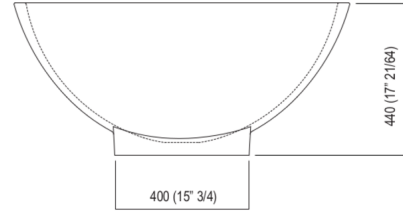

Bathtubs Spoon
AVAS0901Z

Benedini Associati, 1998

Bathtub

Finishes

White Cristalplant® biobased
AVAS0901Z

White Cristalplant® biobased oval bathtub, with overflow hole, without tap holes. Taps can be wall or floor mounted or installed on "Pillar" or "Pillar 2" column. The bathtub must be fitted with waste trap .MET0477 (.MET0434 for display tubs).

For an easier installation of the bathtubs we recommend to use the template for the positioning of the waste trap AKITPZVAS.

Materials used: Cristalplant® biobased.

Height:	44.0 cm	17" 3/8 inches
Depth:	98.5 cm	38" 3/4 inches
Length:	181.5 cm	71" 1/2 inches
Capacity:	220.0 l	58 gal
Weight:	85.0 kg	187 lbs
Packaging measurements:	107 x 192 x 60 cm	42"1/8 x 75"5/8 x 23"5/8 inches
Weight with packaging:	131.0 kg	289 lbs

Main dimensions

Dimensions for recess

Dimensions for wall mounted taps

	A*	B**
FEZ (ARUB050000L, ARUB051000L, ARUB150000C, ARUB151000C, ARUB1089S, ARUB190000C, ARUB191000C, ARUB1091S)	590 (23 1/4)	-
MEMORY (ARUB1076S, ARUB1077S, ARUB1040S)	590 (23 1/4)	-
SUITE (ARUB1107S)	590 (23 1/4)	-
SQUARE (ARUB0932N, ARUB0933N)	-	590 (23 1/4)
SEN (ASEN0912V)	-	590 (23 1/4)

* inserasse gruppo / axial distance for tap
 ** filo inferiore gruppo / Tap's lower edge

Dimensions for freestanding spouts

	A	B	C	D	E	F
FEZ (ARUB140, RAUB145, ARUB170N)	80 (3" 1/8)	200 (7" 7/8)	567 (22" 5/16)	692 (27" 1/4)	600 (23" 5/8)	750 (29" 1/2)
MEMORY (ARUB1078, ARUB1072, ARUB1033)	80 (3" 1/8)	200 (7" 7/8)	567 (22" 5/16)	692 (27" 1/4)	600 (23" 5/8)	750 (29" 1/2)
SQUARE (ARUB0961L, ARUB0934L, ARUB0935NL, ARUB0936NL, ARUB0952L, ARUB1024N)	80 (3" 1/8)	165 (6" 1/5)	507 (20")	657 (27" 5/8)	590 (23" 1/4)	715 (28" 1/8)
SUITE (ARUB1108S)	80 (3" 1/8)	165 (6" 1/5)	507 (20")	657 (27" 5/8)	590 (23" 1/4)	715 (28" 1/8)
SEN (ASEN0911)	80 (3" 1/8)	165 (6" 1/5)	507 (20")	657 (27" 5/8)	590 (23" 1/4)	715 (28" 1/8)