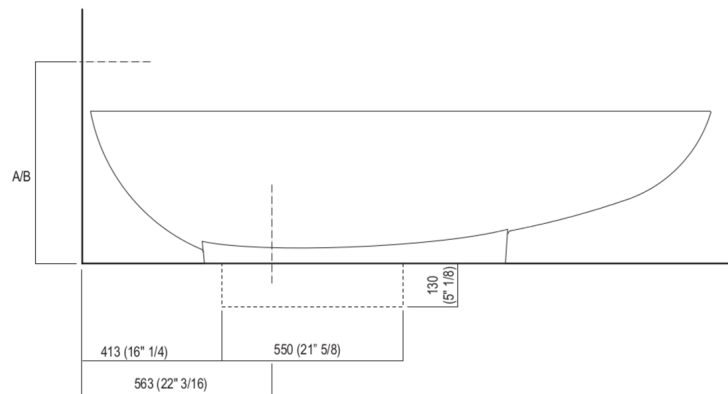

For an easier installation of the bathtubs we recommend to use the template for the positioning of the waste trap AKITPZVAS.

Materials used: Cristalplant® biobased.

Height:	44.0 cm	17" 3/8 inches
Depth:	98.5 cm	38" 3/4 inches
Length:	181.5 cm	71" 1/2 inches
Capacity:	220.0 l	58 gal
Weight:	85.0 kg	187 lbs
Packaging measurements:	107 x 192 x 60 cm	42"1/8 x 75"5/8 x 23"5/8 inches
Weight with packaging:	131.0 kg	289 lbs

Main dimensions

Dimensions for recess

Dimensions for wall mounted taps

	A*	B**
FEZ (ARUB050000L, ARUB051000L, ARUB150000C, ARUB151000C, ARUB1089S, ARUB190000C, ARUB191000C, ARUB1091S)	590 (23 1/4)	-
MEMORY (ARUB1076S, ARUB1077S, ARUB1040S)	590 (23 1/4)	-
SUITE (ARUB1107S)	590 (23 1/4)	-
SQUARE (ARUB0932N, ARUB0933N)	-	590 (23 1/4)
SEN (ASEN0912V)	-	590 (23 1/4)

* inserasse gruppo / axial distance for tap
 ** filo inferiore gruppo / Tap's lower edge

Dimensions for freestanding spouts

	A	B	C	D	E	F
FEZ (ARUB140, RAUB145, ARUB170N)	80 (3" 1/8)	200 (7" 7/8)	567 (22" 5/16)	692 (27" 1/4)	600 (23" 5/8)	750 (29" 1/2)
MEMORY (ARUB1078, ARUB1072, ARUB1033)	80 (3" 1/8)	200 (7" 7/8)	567 (22" 5/16)	692 (27" 1/4)	600 (23" 5/8)	750 (29" 1/2)
SQUARE (ARUB0961L, ARUB0934L, ARUB0935NL, ARUB0936NL, ARUB0952L, ARUB1024N)	80 (3" 1/8)	165 (6" 1/5)	507 (20")	657 (27" 5/8)	590 (23" 1/4)	715 (28" 1/8)
SUITE (ARUB1108S)	80 (3" 1/8)	165 (6" 1/5)	507 (20")	657 (27" 5/8)	590 (23" 1/4)	715 (28" 1/8)
SEN (ASEN0911)	80 (3" 1/8)	165 (6" 1/5)	507 (20")	657 (27" 5/8)	590 (23" 1/4)	715 (28" 1/8)

Dimensions for tap support

Note

La vasca deve essere installata su un pavimento perfettamente piano.
The bathtub must be positioned on a flat floor surface.

E' necessario predisporre a pavimento un pozzetto.
It is necessary to prepare a recess in the floor.