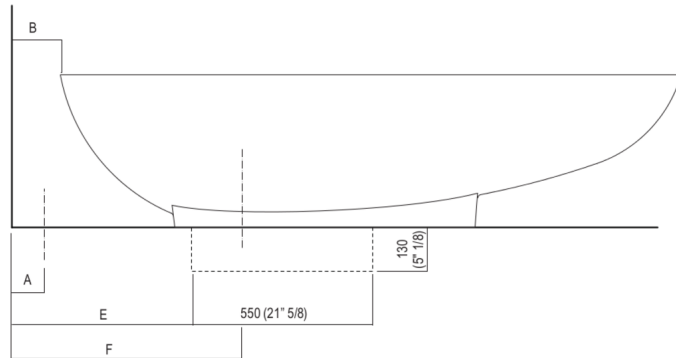

For an easier installation of the bathtubs we recommend to use the template for the positioning of the waste trap AKITPZVAS.

Materials used: Cristalplant® biobased.

Height:	44.0 cm	17" 3/8 inches
Depth:	98.5 cm	38" 3/4 inches
Length:	181.5 cm	71" 1/2 inches
Capacity:	220.0 l	58 gal
Weight:	85.0 kg	187 lbs
Packaging measurements:	107 x 192 x 60 cm	42"1/8 x 75"5/8 x 23"5/8 inches
Weight with packaging:	131.0 kg	289 lbs

Main dimensions

Dimensions for recess

Dimensions for wall mounted taps

	A*	B**
FEZ (ARUB050000L, ARUB051000L, ARUB150000C, ARUB151000C, ARUB1089S, ARUB190000C, ARUB191000C, ARUB1091S)	590 (23 1/4)	-
MEMORY (ARUB1076S, ARUB1077S, ARUB1040S)	590 (23 1/4)	-
SUITE (ARUB1107S)	590 (23 1/4)	-
SQUARE (ARUB0932N, ARUB0933N)	-	590 (23 1/4)
SEN (ASEN0912V)	-	590 (23 1/4)

* inserasse gruppo / axial distance for tap
 ** filo inferiore gruppo / Tap's lower edge

Dimensions for freestanding spouts

	A	B	C	D	E	F
FEZ (ARUB140, RAUB145, ARUB170N)	80 (3" 1/8)	200 (7" 7/8)	567 (22" 5/16)	692 (27" 1/4)	600 (23" 5/8)	750 (29" 1/2)
MEMORY (ARUB1078, ARUB1072, ARUB1033)	80 (3" 1/8)	200 (7" 7/8)	567 (22" 5/16)	692 (27" 1/4)	600 (23" 5/8)	750 (29" 1/2)
SQUARE (ARUB0961L, ARUB0934L, ARUB0935NL, ARUB0936NL, ARUB0952L, ARUB1024N)	80 (3" 1/8)	165 (6" 1/5)	507 (20")	657 (27" 5/8)	590 (23" 1/4)	715 (28" 1/8)
SUITE (ARUB1108S)	80 (3" 1/8)	165 (6" 1/5)	507 (20")	657 (27" 5/8)	590 (23" 1/4)	715 (28" 1/8)
SEN (ASEN0911)	80 (3" 1/8)	165 (6" 1/5)	507 (20")	657 (27" 5/8)	590 (23" 1/4)	715 (28" 1/8)

Dimensions for tap support

Note

La vasca deve essere installata su un pavimento perfettamente piano.
The bathtub must be positioned on a flat floor surface.

E' necessario predisporre a pavimento un pozzetto.
It is necessary to prepare a recess in the floor.