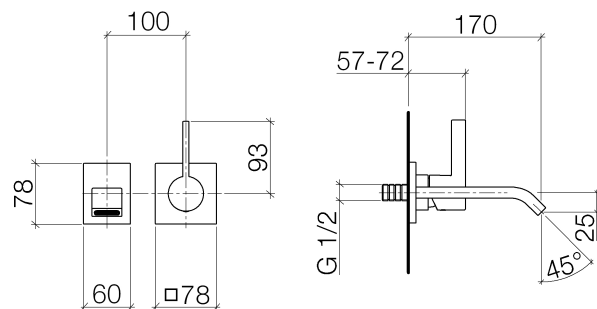

**Product specifications**

**Exposed trim parts**

- **170 mm projection**
- fixed spout 1/2"
- with aerator
- Max. flow 6 l/min
- lead-free
- rosette for mixer 80 x 80 mm
- rosette for spout 80 x 60 mm

Mixer can be placed above, to the left or to the right of the spout.

**Surfaces**

- chrome 36810670-00
- platinum matt 36810670-06

**Accessories required**

- Wall-mounted single-lever basin mixer, mixer on right; 3580697090
- Wall-mounted single-lever basin mixer mixer on left; 3580797090
- Concealed body, mixer at top; 3580897090
- Concealed body, mixer on right; 3581697090

**Exploded assembly drawing**

**Order quantity**

<b>No.</b>	<b>Article number</b>	<b>Name</b>	<b>Installation quantity</b>
1	09184013990	base	1
2	092767005ff	rosette	1
3	09230107990	flow reducer	1
4	04282224300ff	spout	1
5	9029030450090	aerator	1
6	093120087ff	plug	1
7	09141013390	seal	1
8	09311111290	pin	1
9	092067004ff	handle	1
10	091102021ff	cover	1
11	092767012ff	rosette	1
12	09141004990	seal	1