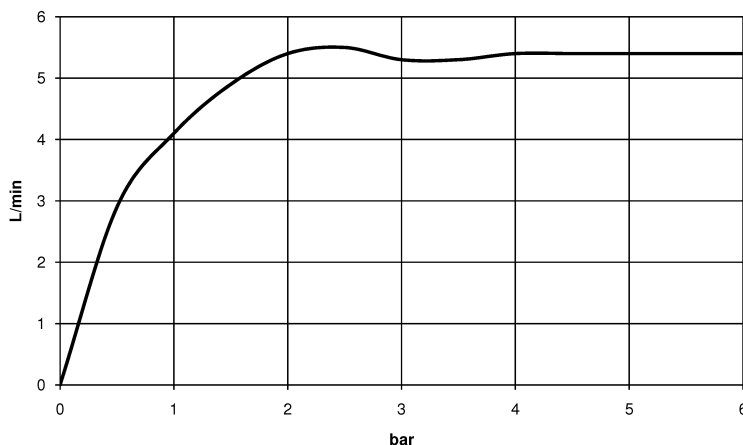

**Product specifications**

**Exposed trim parts**

- **170 mm projection**
- fixed spout 1/2"
- with aerator
- Max. flow 6 l/min
- lead-free
- rosette for mixer 80 x 80 mm
- rosette for spout 80 x 60 mm

Mixer can be placed above, to the left or to the right of the spout.

**Exploded assembly drawing**

**Order quantity**

<b>No.</b>	<b>Article number</b>	<b>Name</b>	<b>Installation quantity</b>
1	09184013990	base	1
2	092767005ff	rosette	1
3	09230107990	flow reducer	1
4	04282224300ff	spout	1
5	9029030450090	aerator	1
6	093120087ff	plug	1
7	09141013390	seal	1
8	09311111290	pin	1
9	092067004ff	handle	1
10	091102021ff	cover	1
11	092767012ff	rosette	1
12	09141004990	seal	1

**Flow rate chart**

**Trajectory diagram**