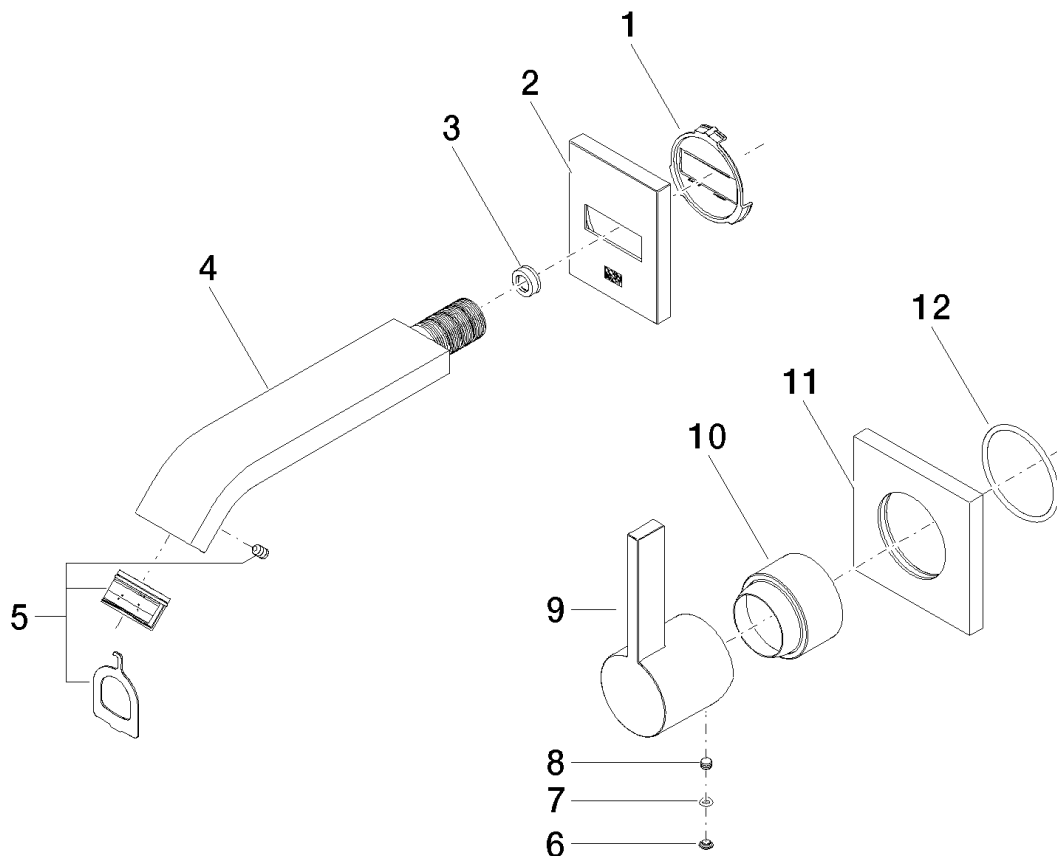

**Product specifications**

**Exposed trim parts**

- **170 mm projection**
- fixed spout 1/2"
- with aerator
- Max. flow 6 l/min
- lead-free
- rosette for mixer 80 x 80 mm
- rosette for spout 80 x 60 mm

Mixer can be placed above, to the left or to the right of the spout.

**Surfaces**

- chrome 36810670-00
- platinum matt 36810670-06

**Accessories required**

- Wall-mounted single-lever basin mixer, mixer on right; 3580697090
- Wall-mounted single-lever basin mixer mixer on left; 3580797090
- Concealed body, mixer at top; 3580897090
- Concealed body, mixer on right; 3581697090

**Exploded assembly drawing**

**Order quantity**

<b>No.</b>	<b>Article number</b>	<b>Name</b>	<b>Installation quantity</b>
1	09184013990	base	1
2	092767005ff	rosette	1
3	09230107990	flow reducer	1
4	04282224300ff	spout	1
5	9029030450090	aerator	1
6	093120087ff	plug	1
7	09141013390	seal	1
8	09311111290	pin	1
9	092067004ff	handle	1
10	091102021ff	cover	1
11	092767012ff	rosette	1
12	09141004990	seal	1

**Flow rate chart**

**Trajectory diagram**