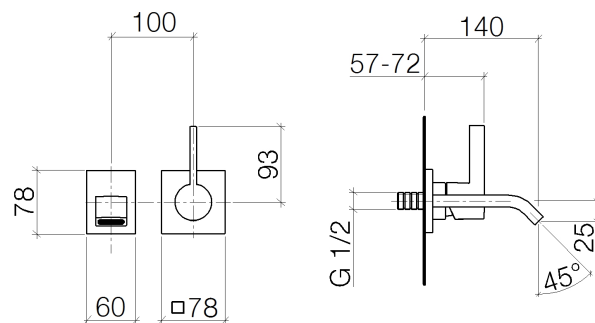

**Product specifications**

**Exposed trim parts**

- **140 mm projection**
- fixed spout 1/2"
- with aerator
- Max. flow 6 l/min
- lead-free
- rosette for mixer 80 x 80 mm
- rosette for spout 80 x 60 mm

Mixer can be placed above, to the left or to the right of the spout.

**Surfaces**

- chrome 36808670-00
- platinum matt 36808670-06

**Accessories required**

- Wall-mounted single-lever basin mixer, mixer on right; 3580697090
- Wall-mounted single-lever basin mixer mixer on left; 3580797090
- Concealed body; 3580897090
- Concealed body, mixer on right; 3581697090

**Exploded assembly drawing**

**Order quantity**

<b>No.</b>	<b>Article number</b>	<b>Name</b>	<b>Installation quantity</b>
1	09184013990	base	1
2	092767005ff	rosette	1
3	09230107990	flow reducer	1
4	04282224200ff	spout	1
5	9029030450090	aerator	1
6	093120087ff	plug	1
7	09141013390	seal	1
8	09311111290	pin	1
9	092067004ff	handle	1
10	091102021ff	cover	1
11	092767012ff	rosette	1
12	09141004990	seal	1

**Flow rate chart**