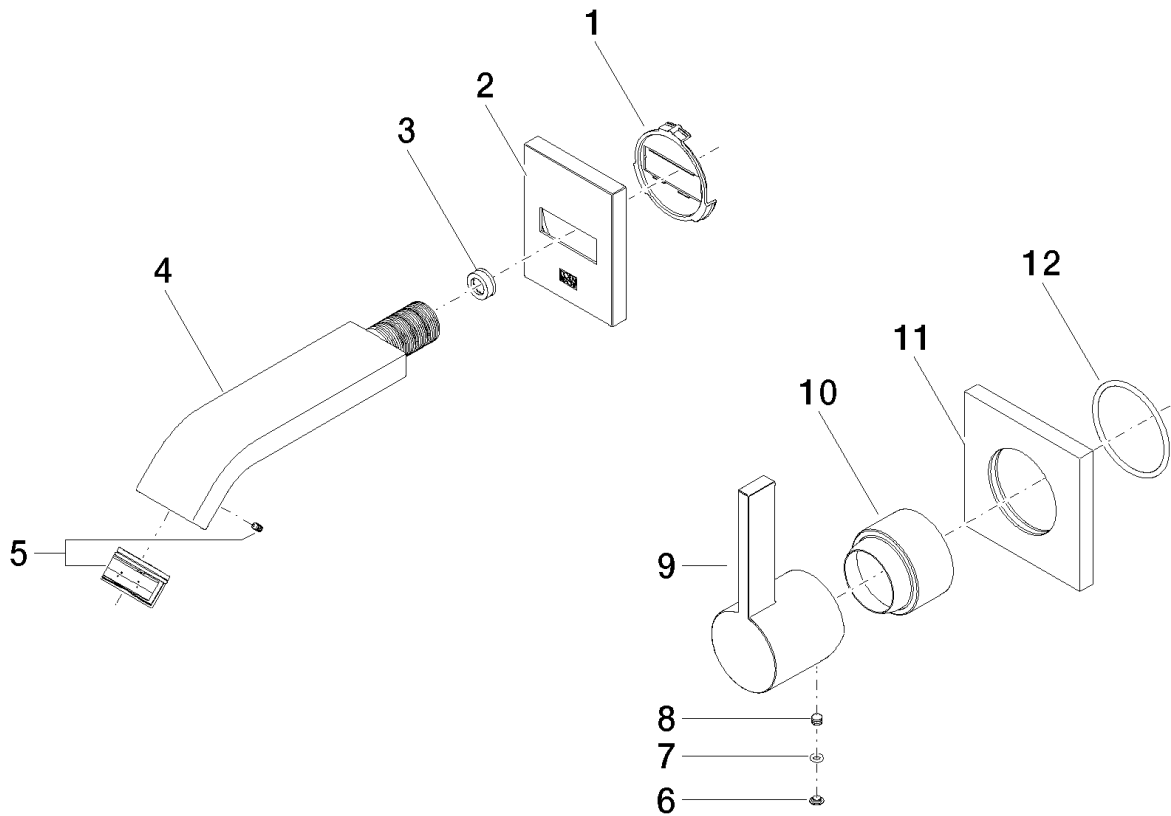

**Product specifications**

**Exposed trim parts**

- **140 mm projection**
- fixed spout 1/2"
- with aerator
- Max. flow 6 l/min
- lead-free
- rosette for mixer 80 x 80 mm
- rosette for spout 80 x 60 mm

Mixer can be placed above, to the left or to the right of the spout.

**Surfaces**

- chrome 36808670-00
- platinum matt 36808670-06

**Accessories required**

- Wall-mounted single-lever basin mixer, mixer on right; 3580697090
- Wall-mounted single-lever basin mixer mixer on left; 3580797090
- Concealed body; 3580897090
- Concealed body, mixer on right; 3581697090

**Exploded assembly drawing**

**Order quantity**

<b>No.</b>	<b>Article number</b>	<b>Name</b>	<b>Installation quantity</b>
1	09184013990	base	1
2	092767005ff	rosette	1
3	09230107990	flow reducer	1
4	04282224200ff	spout	1
5	9029030450090	aerator	1
6	093120087ff	plug	1
7	09141013390	seal	1
8	09311111290	pin	1
9	092067004ff	handle	1
10	091102021ff	cover	1
11	092767012ff	rosette	1
12	09141004990	seal	1

**Flow rate chart**