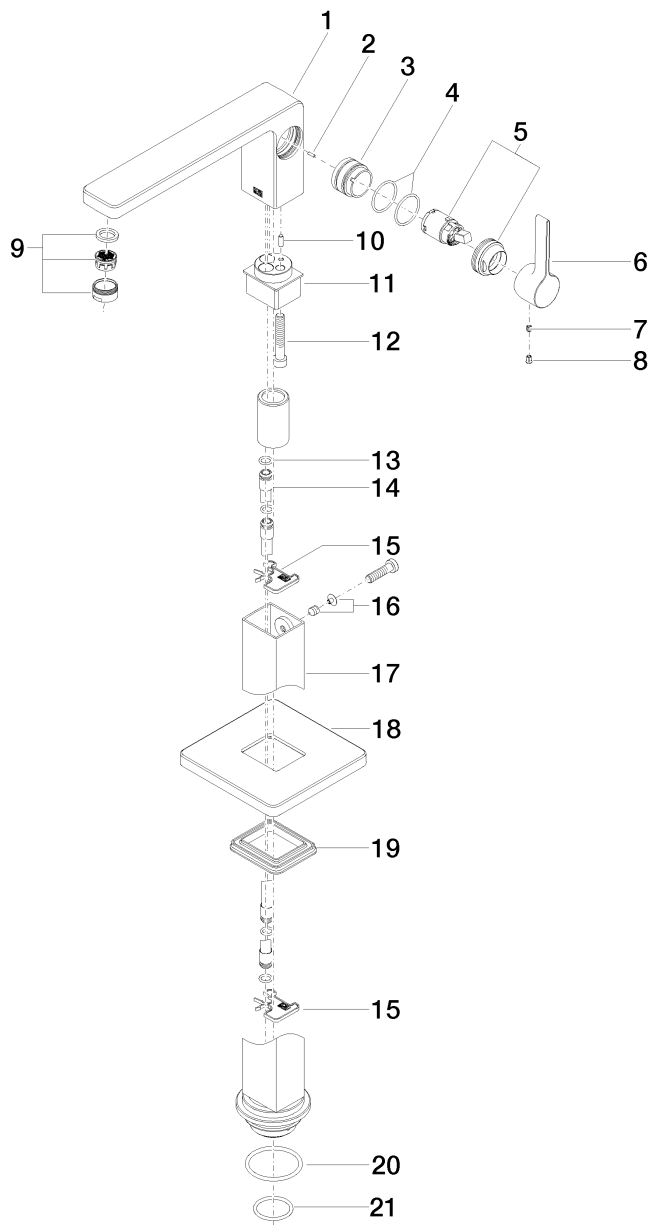

### Product specifications

- **215 mm projection**
- M 24 x 1 aerator – male thread
- total height 1010 – 1080 mm
- stand pipe height 900 – 970 mm
- height up to aerator 990 – 1060 mm
- cartridge with ceramic discs
- stand pipe with mounting flange
- Max. flow 7 l/min
- lead-free
- rosette 130 x 130 mm

### Surfaces

- chrome 33584710-00
- platinum matt 33584710-06

### Accessories required

- Floor fastening; 3594597090

**Exploded assembly drawing**

**Order quantity**

<b>No.</b>	<b>Article number</b>	<b>Name</b>	<b>Installation quantity</b>
1	09197102810ff	spout	1
2	09311111190	pin	1
3	0918400951090	sleeve	1
4	09141013790	seal	2
5	90150504100ff	cartridge	1
6	092071040ff	handle	1
7	09311103090	pin	1
8	09312001790	plug	1
9	90230111801ff	aerator	1
10	09311104090	pin	1
11	092403142ff	adaptor	1
12	09303011190	screw	1
13	09141013990	seal	2
14	0428220221090	connection	2
15	09209305190	holder	2
16	0431110020090	pin	1
17	04282202100ff	pipe	1
18	092771011ff	rosette	1
19	09140310790	seal	1
20	09141008490	seal	1
21	09141001890	seal	1

**Flow rate chart**