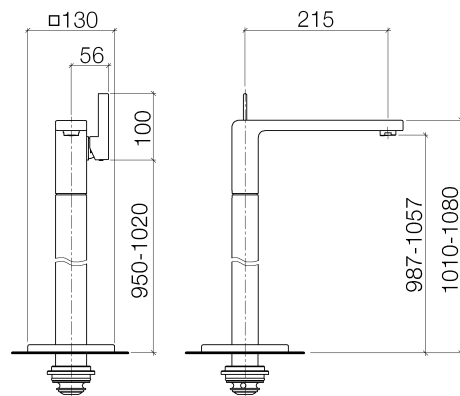

### Product specifications

- **215 mm projection**
- M 24 x 1 aerator – male thread
- total height 1010 – 1080 mm
- stand pipe height 900 – 970 mm
- height up to aerator 990 – 1060 mm
- cartridge with ceramic discs
- stand pipe with mounting flange
- Max. flow 7 l/min
- lead-free
- rosette 130 x 130 mm

### Surfaces

- chrome 33584710-00
- platinum matt 33584710-06

### Accessories required

- Floor fastening; 3594597090

**Exploded assembly drawing**

**Order quantity**

<b>No.</b>	<b>Article number</b>	<b>Name</b>	<b>Installation quantity</b>
1	09197102810ff	spout	1
2	09311111190	pin	1
3	0918400951090	sleeve	1
4	09141013790	seal	2
5	90150504100ff	cartridge	1
6	092071040ff	handle	1
7	09311103090	pin	1
8	09312001790	plug	1
9	90230111801ff	aerator	1
10	09311104090	pin	1
11	092403142ff	adaptor	1
12	09303011190	screw	1
13	09141013990	seal	2
14	0428220221090	connection	2
15	09209305190	holder	2
16	0431110020090	pin	1
17	04282202100ff	pipe	1
18	092771011ff	rosette	1
19	09140310790	seal	1
20	09141008490	seal	1
21	09141001890	seal	1

**Flow rate chart**