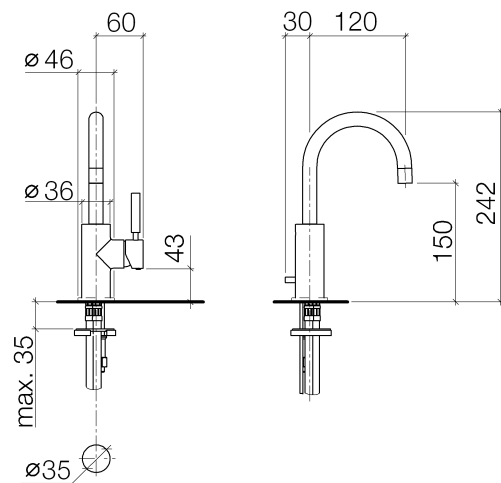

Product specifications

- **120 mm projection**
- pivotable spout 360°
- M 16 x 1 aerator – female thread
- height of mixer 240 mm
- height up to aerator 150 mm
- cartridge with ceramic discs
- 2x M 10 x 1 screw-in high pressure hose
- **1 1/4" pop-up waste**
- Max. flow 7 l/min
- lead-free

Use rosettes when mounting on ceramic basins.

Surfaces

- chrome 33510885-00
- platinum matt 33510885-06

Exploded assembly drawing

Order quantity

No.	Article number	Name	Installation quantity
1	90282221000ff	spout	1
2	90230106701ff	aerator	1
3	09311100890	pin	1
4	04206203080ff	pull-rod	1
5	092062030ff	handle	1
6	093109080ff	pull-rod	1
7	09150504190	cartridge	1
8	092404130-07	nut	1
9	092404204ff	cover	1
10	90208804700ff	handle	1
11	09141011890	seal	1
12	0430040160090	hose	2
13	0430110386490	fixing set	1
14	09311101290	pin	1
15	092785001ff	rosette	1
16	09141009590	seal	1
17	04110100100ff	pop-up waste	1

Flow rate chart