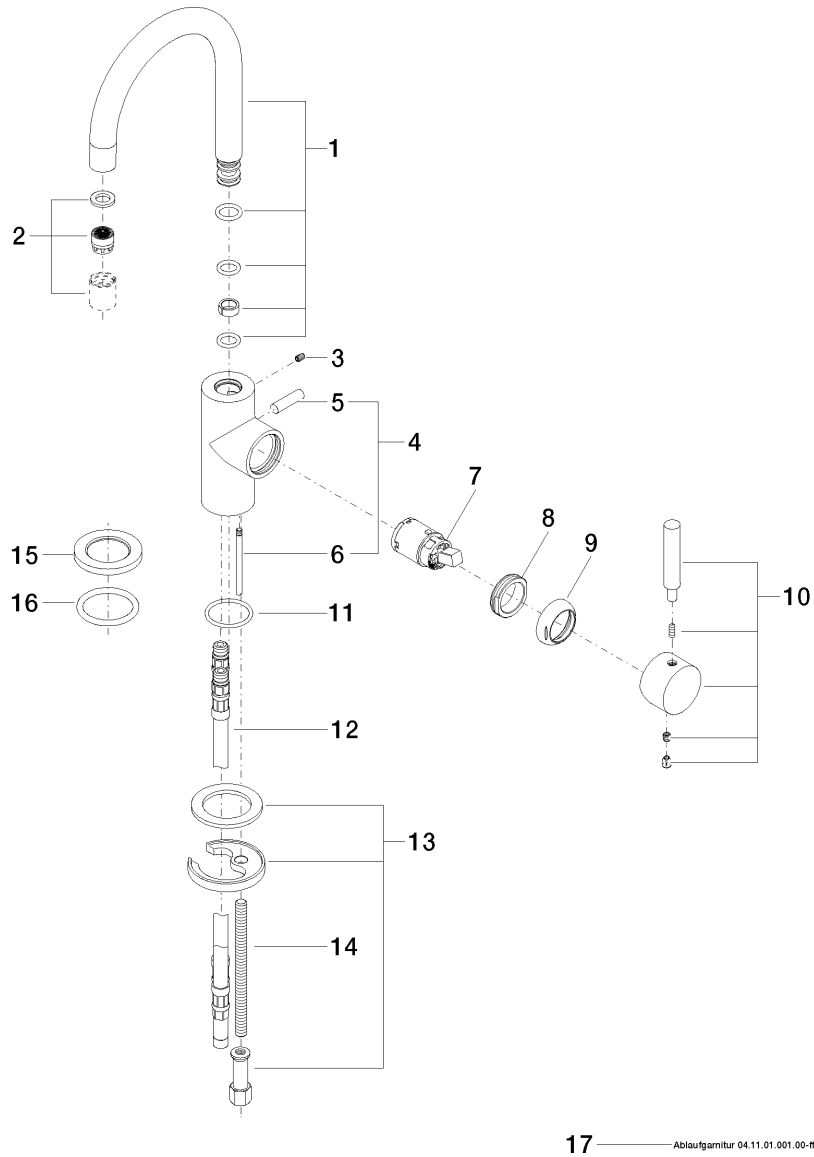

Product specifications

- **120 mm projection**
- pivotable spout 360°
- M 16 x 1 aerator – female thread
- height of mixer 240 mm
- height up to aerator 150 mm
- cartridge with ceramic discs
- 2x M 10 x 1 screw-in high pressure hose
- **1 1/4" pop-up waste**
- Max. flow 7 l/min
- lead-free

Use rosettes when mounting on ceramic basins.

Surfaces

- chrome 33510885-00
- platinum matt 33510885-06

Exploded assembly drawing

Order quantity

No.	Article number	Name	Installation quantity
1	90282221000ff	spout	1
2	90230106701ff	aerator	1
3	09311100890	pin	1
4	04206203080ff	pull-rod	1
5	092062030ff	handle	1
6	093109080ff	pull-rod	1
7	09150504190	cartridge	1
8	092404130-07	nut	1
9	092404204ff	cover	1
10	90208804700ff	handle	1
11	09141011890	seal	1
12	0430040160090	hose	2
13	0430110386490	fixing set	1
14	09311101290	pin	1
15	092785001ff	rosette	1
16	09141009590	seal	1
17	04110100100ff	pop-up waste	1

Flow rate chart