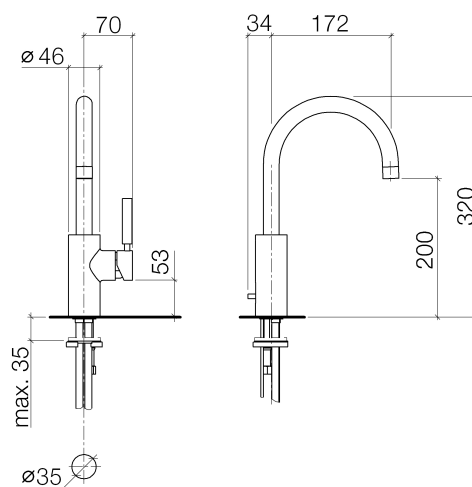

Product specifications

- **170 mm projection**
- pivotable spout 360°
- M 22 x 1 aerator – female thread
- height of mixer 320 mm
- height up to aerator 200 mm
- cartridge with ceramic discs
- 2x M 10 x 1 screw-in high pressure hose
- **1 1/4" pop-up waste**
- Max. flow 7 l/min
- lead-free

Surfaces

- chrome 33500885-00
- platinum matt 33500885-06

Exploded assembly drawing

Order quantity

No.	Article number	Name	Installation quantity
1	90282216202ff	spout	1
2	90230100405ff	aerator	1
3	09303008090	screw	1
4	04206203080ff	pull-rod	1
5	092062030ff	handle	1
6	093109080ff	pull-rod	1
7	09150503490	cartridge	1
8	092404107ff	nut	1
9	90208804600ff	handle	1
10	09141011990	seal	1
11	092810109-07	ring	1
12	0430110858890	fixing set	1
13	0430040160090	hose	2
14	09311101290	pin	1
15	04110100100ff	pop-up waste	1

Flow rate chart