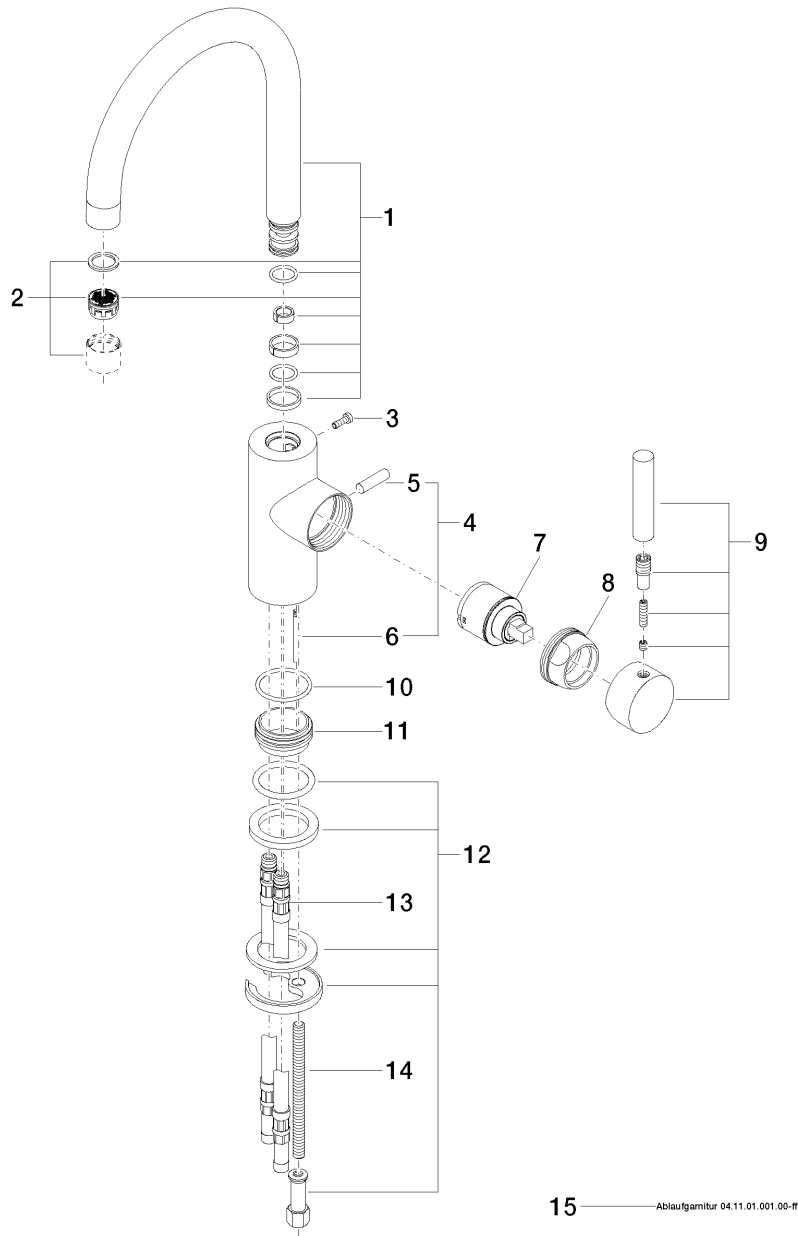

Product specifications

- **170 mm projection**
- pivotable spout 360°
- M 22 x 1 aerator – female thread
- height of mixer 320 mm
- height up to aerator 200 mm
- cartridge with ceramic discs
- 2x M 10 x 1 screw-in high pressure hose
- **1 1/4" pop-up waste**
- Max. flow 7 l/min
- lead-free

Surfaces

- chrome 33500885-00
- platinum matt 33500885-06

Exploded assembly drawing

Order quantity

No.	Article number	Name	Installation quantity
1	90282216202ff	spout	1
2	90230100405ff	aerator	1
3	09303008090	screw	1
4	04206203080ff	pull-rod	1
5	092062030ff	handle	1
6	093109080ff	pull-rod	1
7	09150503490	cartridge	1
8	092404107ff	nut	1
9	90208804600ff	handle	1
10	09141011990	seal	1
11	092810109-07	ring	1
12	0430110858890	fixing set	1
13	0430040160090	hose	2
14	09311101290	pin	1
15	04110100100ff	pop-up waste	1

Flow rate chart