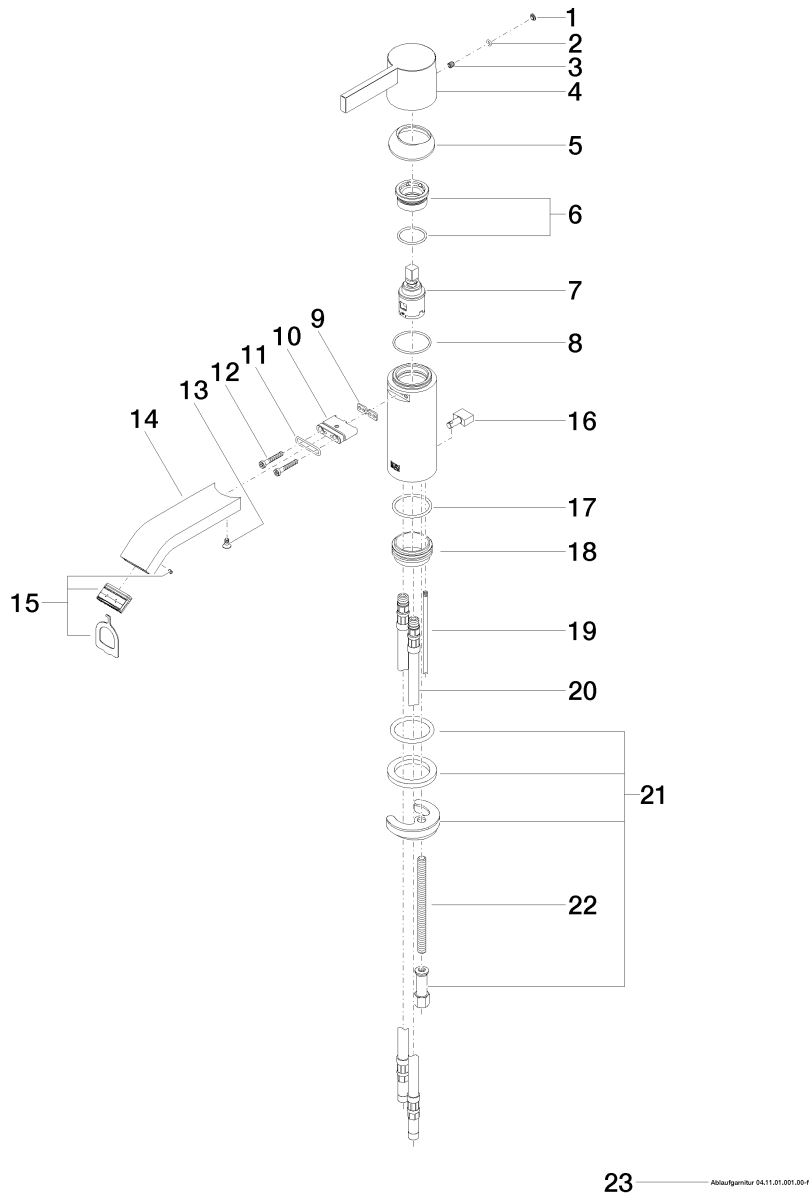

Product specifications

- **130 mm projection**
- with aerator
- Height of fitting 190 mm when open
- height up to aerator 80 mm
- hole diameter 35 mm
- cartridge with ceramic discs
- 2x M 10 x 1 screw-in high pressure hose
- **1 1/4" pop-up waste**
- Max. flow 7 l/min
- lead-free

Surfaces

- chrome 33500670-00
- platinum matt 33500670-06

Exploded assembly drawing

Order quantity

No.	Article number	Name	Installation quantity
1	093120087ff	plug	1
2	09141013390	seal	1
3	09311103090	pin	1
4	092067003ff	handle	1
5	092830019ff	cover	1
6	9023100660090	nut	1
7	9015050420090	cartridge	1
8	09141010290	seal	1
9	09140313190	seal	1
10	09110306190	connection	1
11	09141005390	seal	1
12	09303008490	screw	2
13	09303011690	screw	1
14	092822239ff	spout	1
15	9029030450090	aerator	1
16	092067002ff	handle	1
17	09141011990	seal	1
18	092810109-07	ring	1
19	093109080ff	pull-rod	1
20	0430040160090	hose	2
21	0430110856290	fixing set	1
22	09311101290	pin	1
23	04110100100ff	pop-up waste	1

Flow rate chart