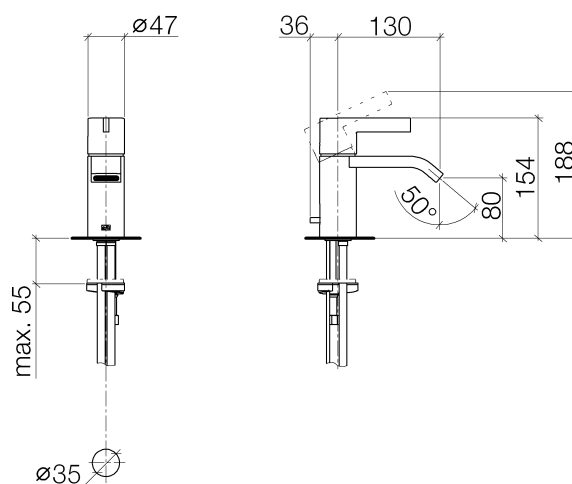

Product specifications

- **130 mm projection**
- with aerator
- Height of fitting 190 mm when open
- height up to aerator 80 mm
- hole diameter 35 mm
- cartridge with ceramic discs
- 2x M 10 x 1 screw-in high pressure hose
- **1 1/4" pop-up waste**
- Max. flow 7 l/min
- lead-free

Surfaces

- chrome 33500670-00
- platinum matt 33500670-06

Exploded assembly drawing

Order quantity

No.	Article number	Name	Installation quantity
1	093120087ff	plug	1
2	09141013390	seal	1
3	09311103090	pin	1
4	092067003ff	handle	1
5	092830019ff	cover	1
6	9023100660090	nut	1
7	9015050420090	cartridge	1
8	09141010290	seal	1
9	09140313190	seal	1
10	09110306190	connection	1
11	09141005390	seal	1
12	09303008490	screw	2
13	09303011690	screw	1
14	092822239ff	spout	1
15	9029030450090	aerator	1
16	092067002ff	handle	1
17	09141011990	seal	1
18	092810109-07	ring	1
19	093109080ff	pull-rod	1
20	0430040160090	hose	2
21	0430110856290	fixing set	1
22	09311101290	pin	1
23	04110100100ff	pop-up waste	1

Flow rate chart