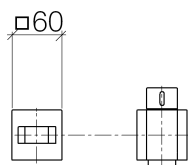

Product specifications

- rosette 60 x 60 mm
 - holder for Kneipp hose
 - **without hose**
 - 1/2" wall elbow with back flow preventer
 - regulator and stop valve with 3/4" ceramic discs
- Mixed water connection only in combination with the xTOOL thermostat module.

Surfaces

- chrome 27821979-00
- platinum matt 27821979-06

Accessories required

- WATER TUBE Kneipp hose, white, 2000 mm; 28285979
- WATER TUBE Kneipp hose, black, 2000 mm; 28286979

Exploded assembly drawing