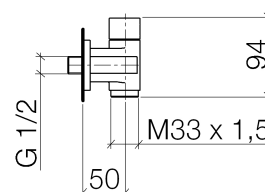

Product specifications

- rosette 60 x 60 mm
 - holder for Kneipp hose
 - **without hose**
 - 1/2" wall elbow with back flow preventer
 - regulator and stop valve with 3/4" ceramic discs
- Mixed water connection only in combination with the xTOOL thermostat module.

Surfaces

- chrome 27821979-00
- platinum matt 27821979-06

Accessories required

- WATER TUBE Kneipp hose, white, 2000 mm; 28285979
- WATER TUBE Kneipp hose, black, 2000 mm; 28286979

Exploded assembly drawing