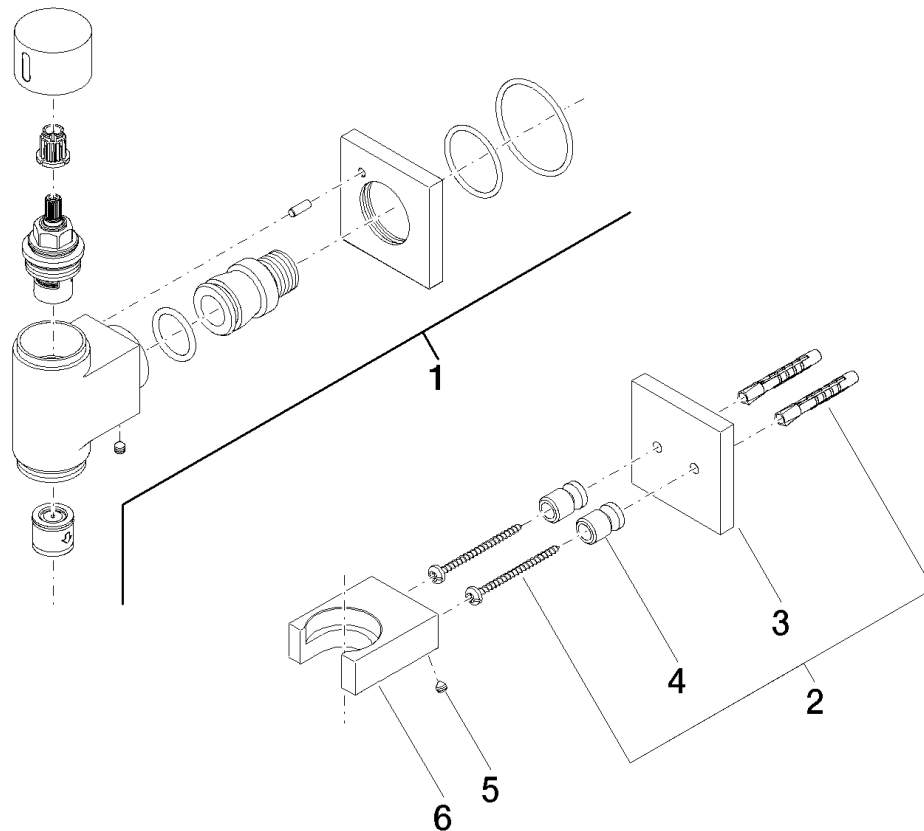

Product specifications

- rosette 60 x 60 mm
 - holder for Kneipp hose
 - **without hose**
 - 1/2" wall elbow with back flow preventer
 - regulator and stop valve with 3/4" ceramic discs
- Mixed water connection only in combination with the xTOOL thermostat module.

Surfaces

- chrome 27821979-00
- platinum matt 27821979-06

Accessories required

- WATER TUBE Kneipp hose, white, 2000 mm; 28285979
- WATER TUBE Kneipp hose, black, 2000 mm; 28286979

Exploded assembly drawing

**Order quantity**

No.	Article number	Name	Installation quantity
1	28486979ff	connection	1
2	0517208010090	accessories	1
3	092797022ff	rosette	1
4	08172072690	holder	2
5	09311105690	pin	2
6	091720023ff	holder	1