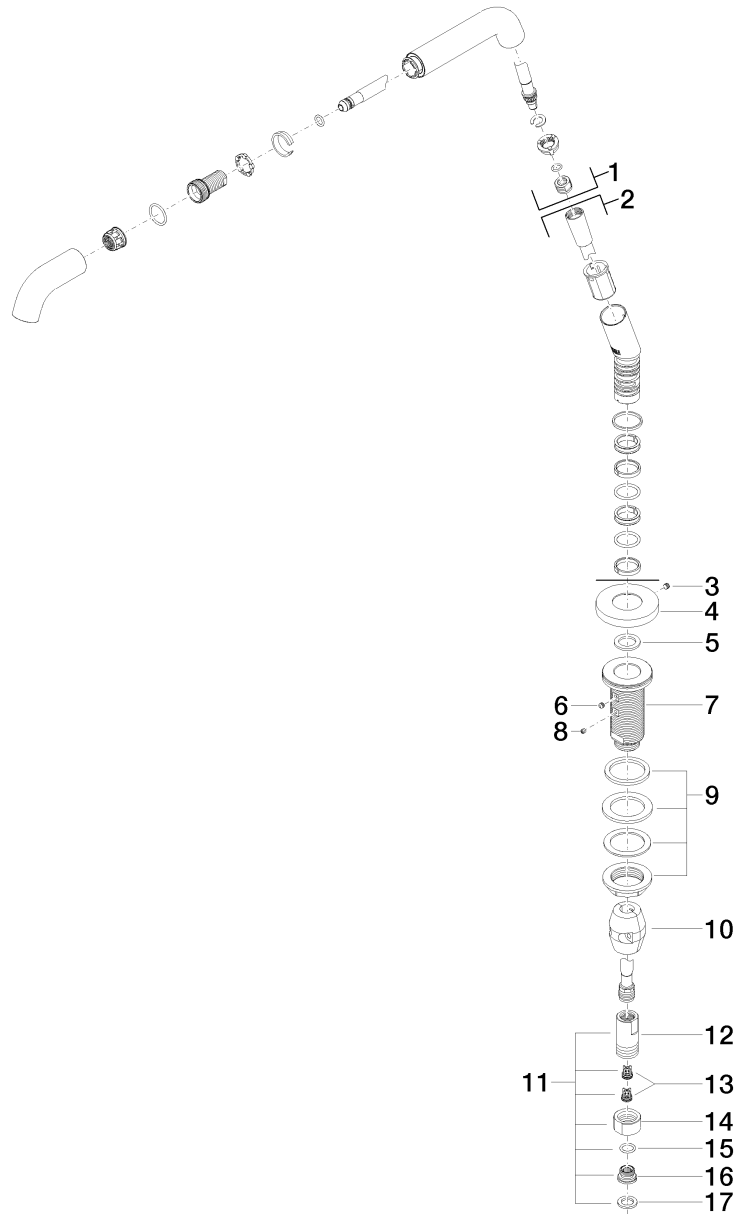

Product specifications

- **220 mm projection**
- pivotable spout 160°
- M 22 x 1 jet regulator – female thread
- Hose length 1500 mm
- height of mixer 110 mm
- height up to water outlet point 65 mm
- hole diameter 35 mm
- Max. flow 9.5 l/min
- lead-free
- Rosette Ø 60 mm

Surfaces

- | | |
|-----------------|-------------|
| • chrome | 27728971-00 |
| • platinum matt | 27728971-06 |

Exploded assembly drawing

Order quantity

| No. | Article number | Name | Installation quantity |
|------------|-----------------------|---------------------|------------------------------|
| 1 | 90282226400ff | affusion pipe | 1 |
| 2 | 90282226000ff | spout | 1 |
| 3 | 09311111290 | pin | 1 |
| 4 | 092722042ff | rosette | 1 |
| 5 | 09141506590 | seal | 1 |
| 6 | 09311106390 | pin | 1 |
| 7 | 093001195ff | connection | 1 |
| 8 | 09311109990 | pin | 1 |
| 9 | 0423100090190 | fixing set | 1 |
| 10 | 0421500050090 | accessories | 1 |
| 11 | 0424032410090 | nipple | 1 |
| 12 | 09240324190 | nipple | 1 |
| 13 | 09230113190 | back-flow preventer | 2 |
| 14 | 09233006690 | nut | 1 |
| 15 | 09141000390 | seal | 1 |
| 16 | 0929050201090 | nipple | 1 |
| 17 | 09142000290 | seal | 1 |

Flow rate chart