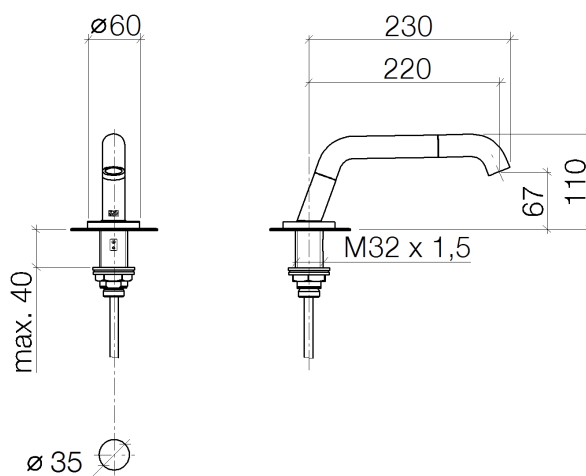

Product specifications

- **220 mm projection**
- pivotable spout 160°
- M 22 x 1 jet regulator – female thread
- Hose length 1500 mm
- height of mixer 110 mm
- height up to water outlet point 65 mm
- hole diameter 35 mm
- Max. flow 9.5 l/min
- lead-free
- Rosette Ø 60 mm

Surfaces

- | | |
|-----------------|-------------|
| • chrome | 27728971-00 |
| • platinum matt | 27728971-06 |

Exploded assembly drawing

Order quantity

| No. | Article number | Name | Installation quantity |
|------------|-----------------------|---------------------|------------------------------|
| 1 | 90282226400ff | affusion pipe | 1 |
| 2 | 90282226000ff | spout | 1 |
| 3 | 09311111290 | pin | 1 |
| 4 | 092722042ff | rosette | 1 |
| 5 | 09141506590 | seal | 1 |
| 6 | 09311106390 | pin | 1 |
| 7 | 093001195ff | connection | 1 |
| 8 | 09311109990 | pin | 1 |
| 9 | 0423100090190 | fixing set | 1 |
| 10 | 0421500050090 | accessories | 1 |
| 11 | 0424032410090 | nipple | 1 |
| 12 | 09240324190 | nipple | 1 |
| 13 | 09230113190 | back-flow preventer | 2 |
| 14 | 09233006690 | nut | 1 |
| 15 | 09141000390 | seal | 1 |
| 16 | 0929050201090 | nipple | 1 |
| 17 | 09142000290 | seal | 1 |

Flow rate chart