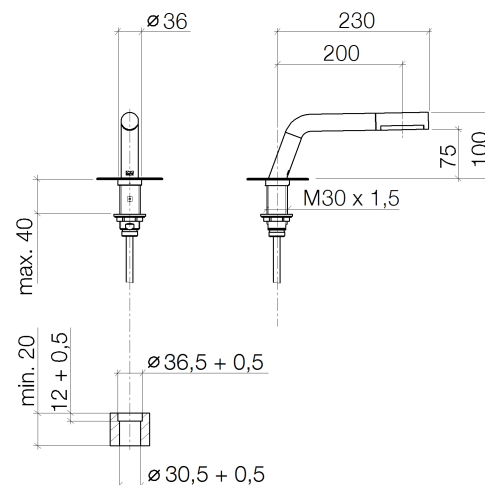

Product specifications

- **200 mm projection**
- pivotable spout 160°
- with aerator
- Hose length 1500 mm
- height of mixer 100 mm
- height up to aerator 75 mm
- hole diameter 36.5 mm/ 30.5 mm
- 1 1/4" pop-up waste
- Max. flow 7.6 l/min
- lead-free
- with pop-up waste
- without rosettes

NOTE:

An accurately stepped hole is required for installation and must be prepared in advance by the stonemason or contractor.

Waterproof materials are essential for installation.

The dimensions for the stepped hole can be found at www.dornbracht.com.

Bath & Spa

27720973 Deck-mounted spout with extending spray

Article number: 27720973

Surfaces

- chrome 27720973-00
- platinum matt 27720973-06

Exploded assembly drawing

Order quantity

No.	Article number	Name	Installation quantity
1	90282226100ff	spout	1
2	90282226000ff	spout	1
3	09141506590	seal	1
4	09311106390	pin	1
5	093001196ff	connection	1
6	09311109990	pin	1
7	0430110386890	fixing set	1
8	0421500050090	accessories	1
9	09240324190	nipple	1
10	09230113190	back-flow preventer	1
11	09230109690	back-flow preventer	1
12	09233006690	nut	1
13	09141000390	seal	1
14	0929050201090	nipple	1
15	09142000290	seal	1
16	10125970ff	pop-up waste	1

Flow rate chart