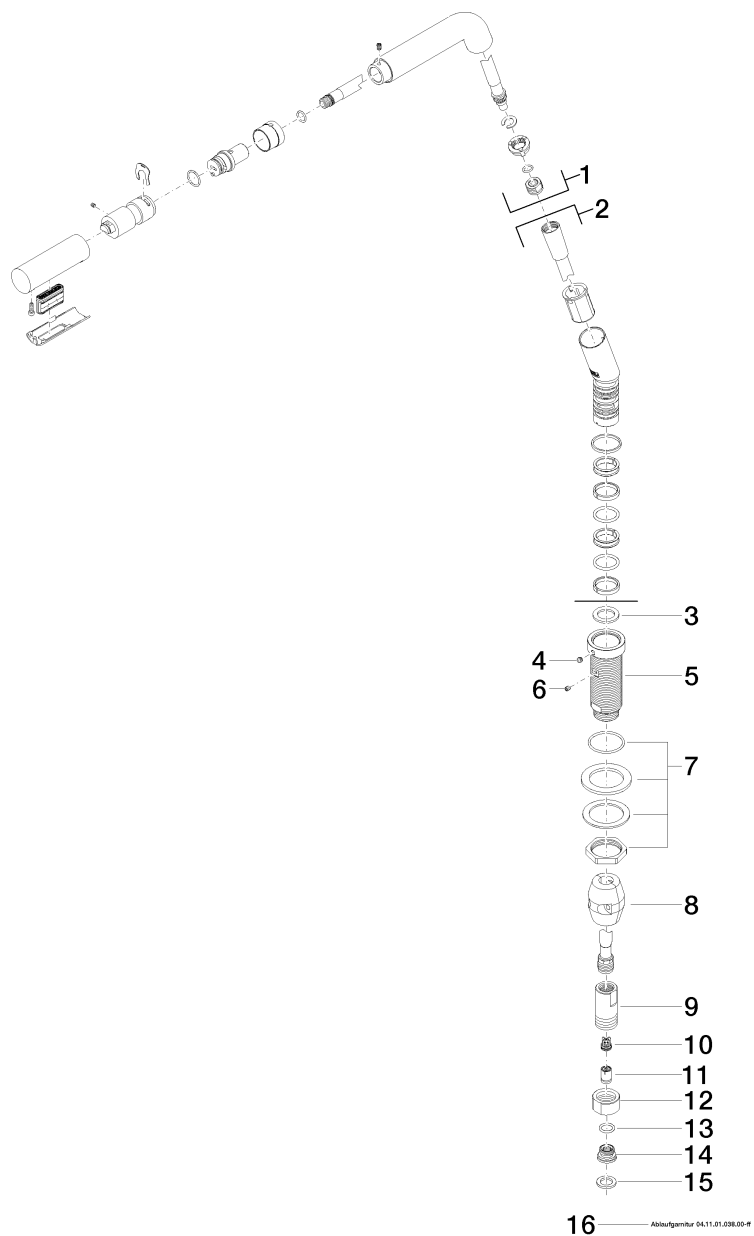

Product specifications

- **200 mm projection**
- pivotable spout 160°
- with aerator
- Hose length 1500 mm
- height of mixer 100 mm
- height up to aerator 75 mm
- hole diameter 36.5 mm/ 30.5 mm
- 1 1/4" pop-up waste
- Max. flow 7.6 l/min
- lead-free
- with pop-up waste
- without rosettes

NOTE:

An accurately stepped hole is required for installation and must be prepared in advance by the stonemason or contractor.

Waterproof materials are essential for installation.

The dimensions for the stepped hole can be found at www.dornbracht.com.

Bath & Spa

27720973 Deck-mounted spout with extending spray

Article number: 27720973

Surfaces

- chrome 27720973-00
- platinum matt 27720973-06

Exploded assembly drawing

Order quantity

No.	Article number	Name	Installation quantity
1	90282226100ff	spout	1
2	90282226000ff	spout	1
3	09141506590	seal	1
4	09311106390	pin	1
5	093001196ff	connection	1
6	09311109990	pin	1
7	0430110386890	fixing set	1
8	0421500050090	accessories	1
9	09240324190	nipple	1
10	09230113190	back-flow preventer	1
11	09230109690	back-flow preventer	1
12	09233006690	nut	1
13	09141000390	seal	1
14	0929050201090	nipple	1
15	09142000290	seal	1
16	10125970ff	pop-up waste	1

Flow rate chart