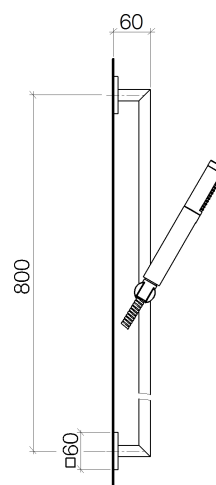

Product specifications

- **220 mm projection**
- bar-type hand shower with anti-scale system and back flow preventer
- rosette 60 x 60 mm
- 3/8" x 1/2" x 1750 mm shower hose with turning cone
- gauge 800 mm
- slide bar
- Max. flow 7.6 l/min

Surfaces

- | | |
|-----------------|-------------|
| • chrome | 26402980-00 |
| • platinum matt | 26402980-06 |

Exploded assembly drawing

Order quantity

No.	Article number	Name	Installation quantity
1	28013979ff	shower	1
2	28322970ff	hose	1
3	26701980ff	shower set	1

Flow rate chart