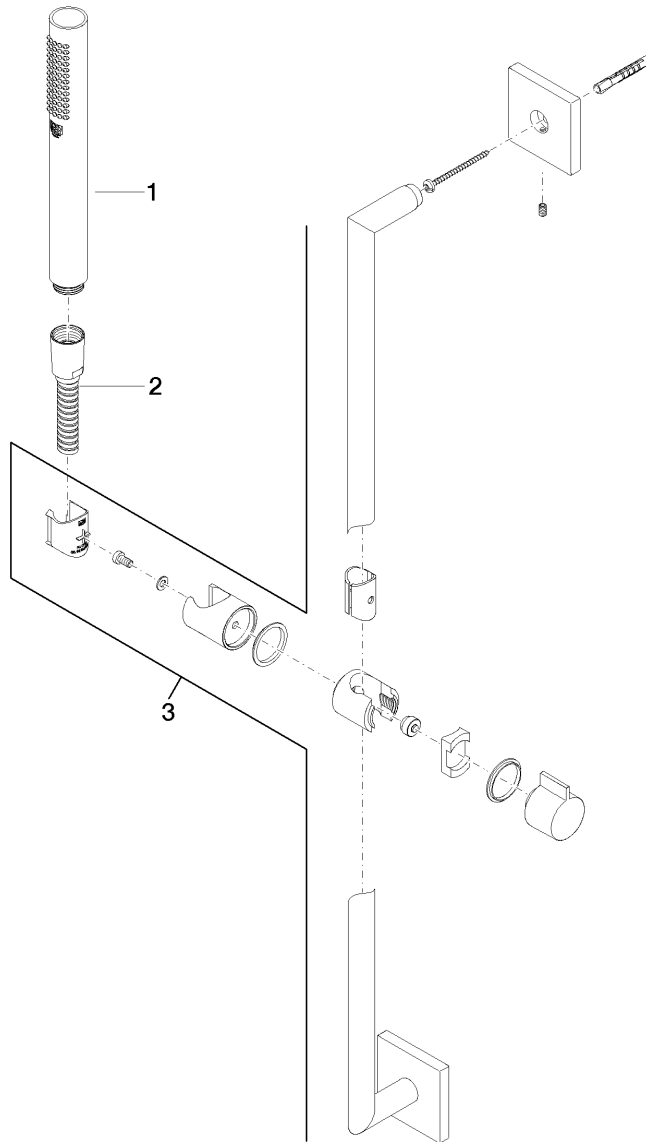

Product specifications

- **220 mm projection**
- bar-type hand shower with anti-scale system and back flow preventer
- rosette 60 x 60 mm
- 3/8" x 1/2" x 1750 mm shower hose with turning cone
- gauge 800 mm
- slide bar
- Max. flow 7.6 l/min

Surfaces

- | | |
|-----------------|-------------|
| • chrome | 26402980-00 |
| • platinum matt | 26402980-06 |

Exploded assembly drawing

Order quantity

No.	Article number	Name	Installation quantity
1	28013979ff	shower	1
2	28322970ff	hose	1
3	26701980ff	shower set	1

Flow rate chart