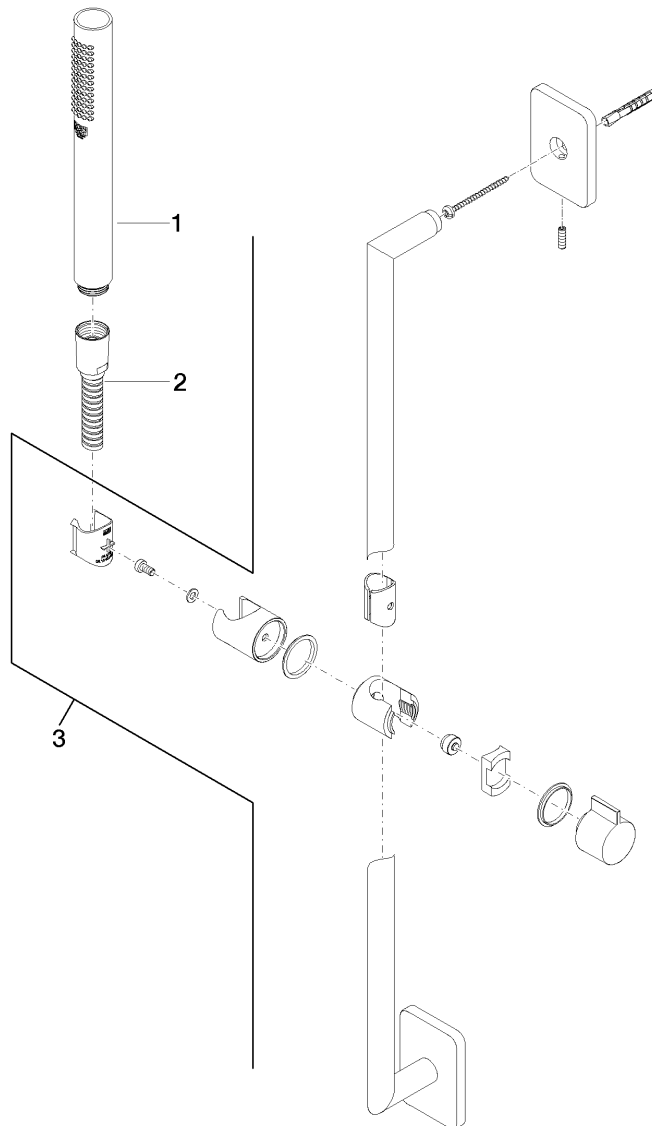

### Product specifications

- bar-type hand shower with anti-scale system and back flow preventer
- 3/8" x 1/2" x 1750 mm shower hose with turning cone
- Rosettes 78 x 55 mm
- slide bar
- Max. flow 7.6 l/min
- gauge 800 mm

### Surfaces

- |                 |             |
|-----------------|-------------|
| • chrome        | 26402710-00 |
| • platinum matt | 26402710-06 |

**Exploded assembly drawing**

Bath & Spa

**26402710 Shower set**

Article number: 26402710

**Order quantity**

<b>No.</b>	<b>Article number</b>	<b>Name</b>	<b>Installation quantity</b>
<b>1</b>	28013979ff	shower	1
<b>2</b>	28322970ff	hose	1
<b>3</b>	26701710ff	shower set	1

**Flow rate chart**