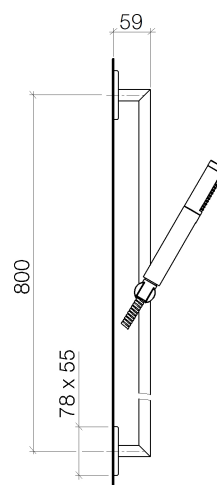

### Product specifications

- bar-type hand shower with anti-scale system and back flow preventer
- 3/8" x 1/2" x 1750 mm shower hose with turning cone
- Rosettes 78 x 55 mm
- slide bar
- Max. flow 7.6 l/min
- gauge 800 mm

### Surfaces

- |                 |             |
|-----------------|-------------|
| • chrome        | 26402710-00 |
| • platinum matt | 26402710-06 |

**Exploded assembly drawing**

Bath & Spa

**26402710 Shower set**

Article number: 26402710

**Order quantity**

<b>No.</b>	<b>Article number</b>	<b>Name</b>	<b>Installation quantity</b>
<b>1</b>	28013979ff	shower	1
<b>2</b>	28322970ff	hose	1
<b>3</b>	26701710ff	shower set	1