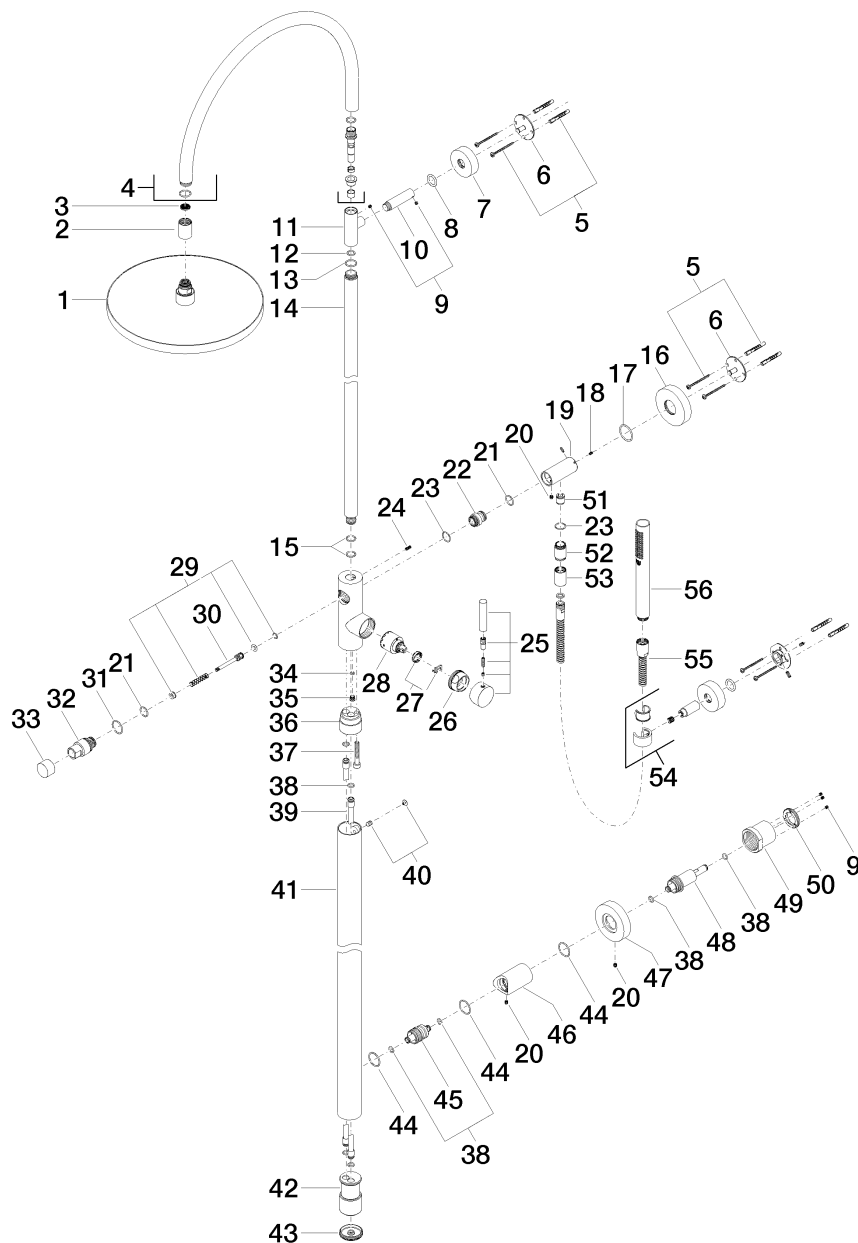

Product specifications

Exposed trim parts

- **shower with fixed riser projection 450 mm**
- pivotable 180°
- integrated back flow preventer and filters
- shower with fixed riser/hand shower diverter
- cartridge with ceramic discs
- bar-type hand shower with anti-scale system and back flow preventer
- 300 mm diameter rain shower with anti-scale system
- 3/8" shower outlet
- wall bracket
- Stand pipe wall fixing rosettes 78 x 18 mm
- slide-on rosettes ø 57 mm
- 3/8" x 1/2" x 1250 mm shower hose with turning cone
- height of fittings up to top edge of elbow 2280 mm
- height of fittings up to rain shower (bottom edge) 1960 mm

- 1x wall attachment: distance can be adjusted
- Max. rainshower flow 14 l/min
- Max. hand shower flow 7.6 l/min

Intrinsic protection against back flow.

Water carrying concealed rough parts on lower wall fixing.

Recommended spacing from bottom edge of shower stem to floor 92 mm

Surfaces

- chrome 26023885-00
- platinum matt 26023885-06

Accessories required

- Concealed body; 3500397090

Exploded assembly drawing

Order quantity

No.	Article number	Name	Installation quantity
1	04120508000ff	shower	1
2	092403163ff	adaptor	1
3	09230103990	insert	1
4	90282208200ff	spout	1
5	0530310250090	fixing set	2
6	09301110390	holder	2
7	092789000ff	rosette	1
8	09141000690	seal	1
9	09311103090	pin	5
10	091110083ff	connection	1
11	091711049ff	holder	1
12	09141007790	seal	1
13	09141012290	seal	1
14	04282213400ff	pipe	1
15	09141005590	seal	2
16	092788010ff	rosette	1
17	09141010190	seal	1
18	09311106190	pin	2
19	091110081ff	connection	1
20	09311104990	pin	3
21	09141001090	seal	2
22	09240316290	nipple	1
23	09141003290	seal	2
24	09311102490	pin	1
25	90208804600ff	handle	1
26	092404107ff	nut	1
27	0428101480090	accessories	1
28	09150506190	cartridge	1
29	9016020230090	spring	1