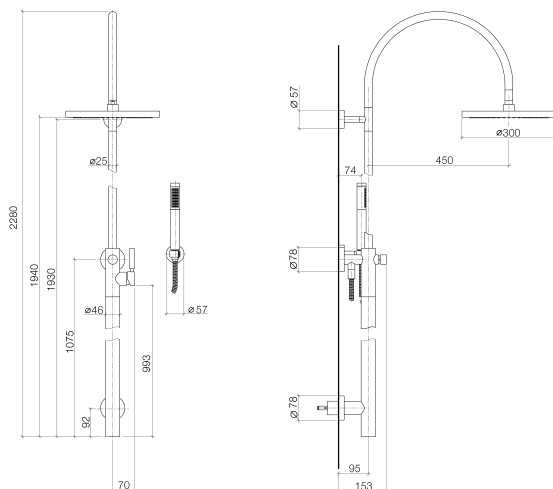

Product specifications

Exposed trim parts

- **shower with fixed riser projection 450 mm**
- pivotable 180°
- integrated back flow preventer and filters
- shower with fixed riser/hand shower diverter
- cartridge with ceramic discs
- bar-type hand shower with anti-scale system and back flow preventer
- 300 mm diameter rain shower with anti-scale system
- 3/8" shower outlet
- wall bracket
- Stand pipe wall fixing rosettes 78 x 18 mm
- slide-on rosettes ø 57 mm
- 3/8" x 1/2" x 1250 mm shower hose with turning cone
- height of fittings up to top edge of elbow 2280 mm
- height of fittings up to rain shower (bottom edge) 1960 mm

- 1x wall attachment: distance can be adjusted
- Max. rainshower flow 14 l/min
- Max. hand shower flow 7.6 l/min

Intrinsic protection against back flow.

Water carrying concealed rough parts on lower wall fixing.

Recommended spacing from bottom edge of shower stem to floor 92 mm

Surfaces

- chrome 26023885-00
- platinum matt 26023885-06

Accessories required

- Concealed body; 3500397090

Exploded assembly drawing

Order quantity

No.	Article number	Name	Installation quantity
1	04120508000ff	shower	1
2	092403163ff	adaptor	1
3	09230103990	insert	1
4	90282208200ff	spout	1
5	0530310250090	fixing set	2
6	09301110390	holder	2
7	092789000ff	rosette	1
8	09141000690	seal	1
9	09311103090	pin	5
10	091110083ff	connection	1
11	091711049ff	holder	1
12	09141007790	seal	1
13	09141012290	seal	1
14	04282213400ff	pipe	1
15	09141005590	seal	2
16	092788010ff	rosette	1
17	09141010190	seal	1
18	09311106190	pin	2
19	091110081ff	connection	1
20	09311104990	pin	3
21	09141001090	seal	2
22	09240316290	nipple	1
23	09141003290	seal	2
24	09311102490	pin	1
25	90208804600ff	handle	1
26	092404107ff	nut	1
27	0428101480090	accessories	1
28	09150506190	cartridge	1
29	9016020230090	spring	1