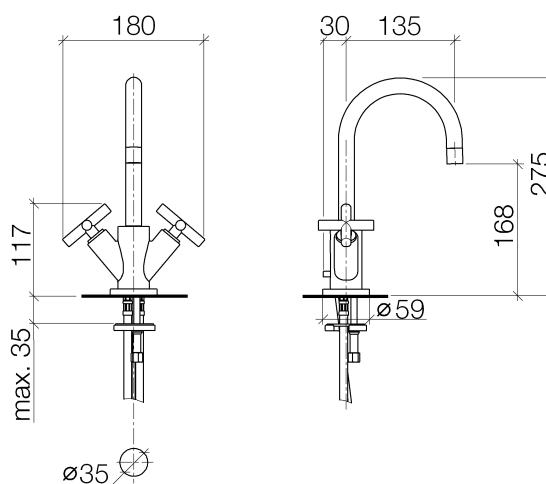

Product specifications

- **135 mm projection**
- pivotable spout 360°
- M 18 x 1 aerator – female thread
- height of mixer 275 mm
- height up to aerator 168 mm
- 2x xControl ceramic head part 1/2"
- 2x M 10 x 1 screw-in high pressure hose
- **1 1/4" pop-up waste**
- Max. flow 7 l/min
- lead-free
- rosette \varnothing 59 mm

Surfaces

- | | |
|-----------------|-------------|
| • chrome | 22512892-00 |
| • platinum matt | 22512892-06 |
| • platinum | 22512892-08 |
| • matt white | 22512892-10 |
| • matt black | 22512892-33 |

Exploded assembly drawing

Order quantity

No.	Article number	Name	Installation quantity
1	90282221701ff	spout	1
2	90230102803ff	aerator	1
3	04208901000ff	handle	2
4	092089010ff	handle	2
5	90121200700ff	base	2
6	09301102990	disc	2
7	09303007590	screw	2
8	9090031510090	top	2
9	09303005490	screw	1
10	04208903580ff	pull-rod	1
11	0430040160090	hose	2
12	092810132ff	ring	1
13	09141013490	seal	1
14	0430110380090	fixing set	1
15	09311101190	pin	1
16	04110100100ff	pop-up waste	1

Flow rate chart