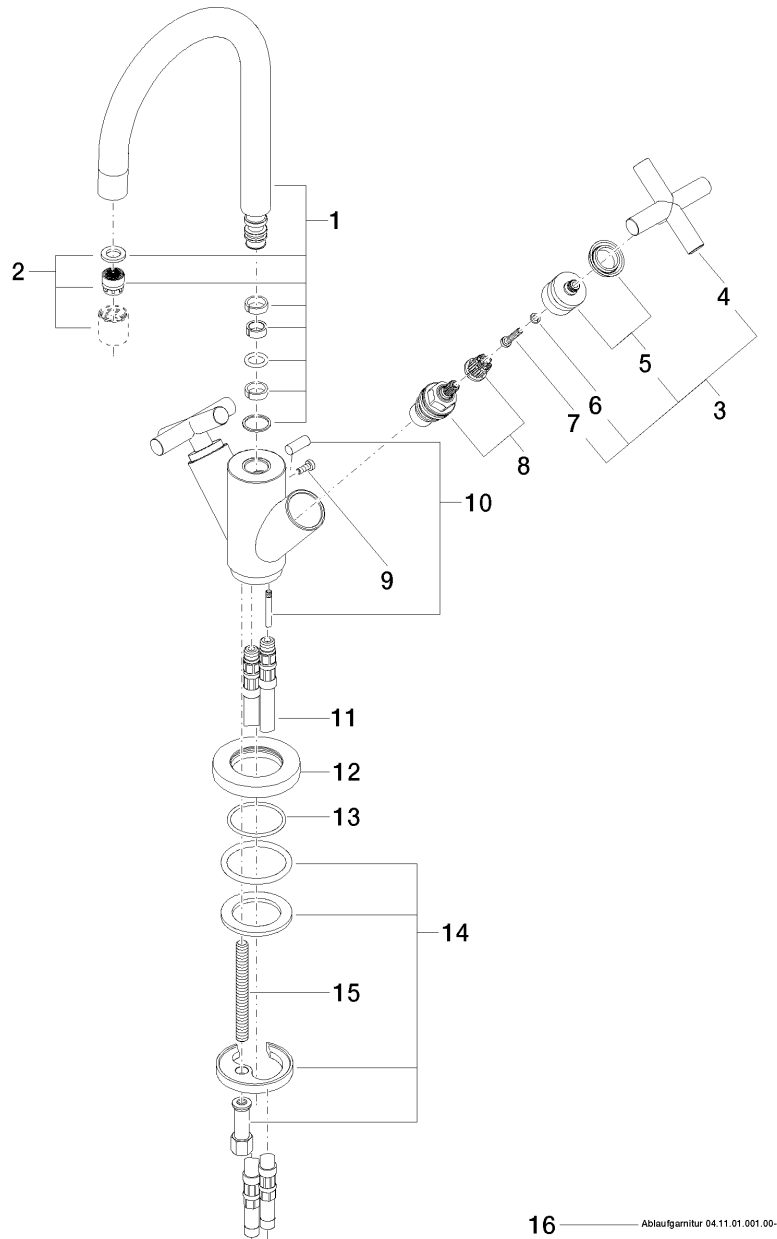

Product specifications

- **135 mm projection**
- pivotable spout 360°
- M 18 x 1 aerator – female thread
- height of mixer 275 mm
- height up to aerator 168 mm
- 2x xControl ceramic head part 1/2"
- 2x M 10 x 1 screw-in high pressure hose
- **1 1/4" pop-up waste**
- Max. flow 7 l/min
- lead-free
- rosette \varnothing 59 mm

Surfaces

- | | |
|-----------------|-------------|
| • chrome | 22512892-00 |
| • platinum matt | 22512892-06 |
| • platinum | 22512892-08 |
| • matt white | 22512892-10 |
| • matt black | 22512892-33 |

Exploded assembly drawing

Order quantity

No.	Article number	Name	Installation quantity
1	90282221701ff	spout	1
2	90230102803ff	aerator	1
3	04208901000ff	handle	2
4	092089010ff	handle	2
5	90121200700ff	base	2
6	09301102990	disc	2
7	09303007590	screw	2
8	9090031510090	top	2
9	09303005490	screw	1
10	04208903580ff	pull-rod	1
11	0430040160090	hose	2
12	092810132ff	ring	1
13	09141013490	seal	1
14	0430110380090	fixing set	1
15	09311101190	pin	1
16	04110100100ff	pop-up waste	1

Flow rate chart