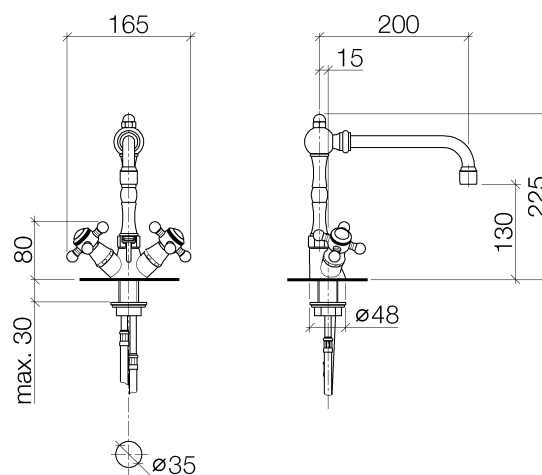

### Product specifications

- **200 mm projection**
- pivotable spout 360°
- M 22 x 1 aerator – female thread
- height of mixer 220 mm
- height up to aerator 130 mm
- 2x xControl ceramic head part 1/2"
- 2x M 10 x 1 screw-in high pressure hose
- **1 1/4" pop-up waste**
- Max. flow 7 l/min
- lead-free

**Exploded assembly drawing**

**Order quantity**

<b>No.</b>	<b>Article number</b>	<b>Name</b>	<b>Installation quantity</b>
1	092310008ff	nut	1
2	04282505011ff	spout	1
3	90300100701ff	connection	1
4	90230111902ff	aerator	1
5	092020030ff	handle	1
6	04203600207ff	handle ( hot )	1
7	092036005ff	handle	2
8	09260101190	accessories	1
9	09208300690	handle	2
10	092036004ff	handle	8
11	092036002ff	handle	2
12	0430300290090	fixing set	2
13	092102055ff	cover	2
14	9090031510090	top	2
15	04203600206ff	handle ( cold )	1
16	09260101090	accessories	1
17	0430040640090	hose	2
18	093109004ff	pull-rod	1
19	0423100110190	fixing set	1
20	04110100100ff	pop-up waste	1

**Flow rate chart**