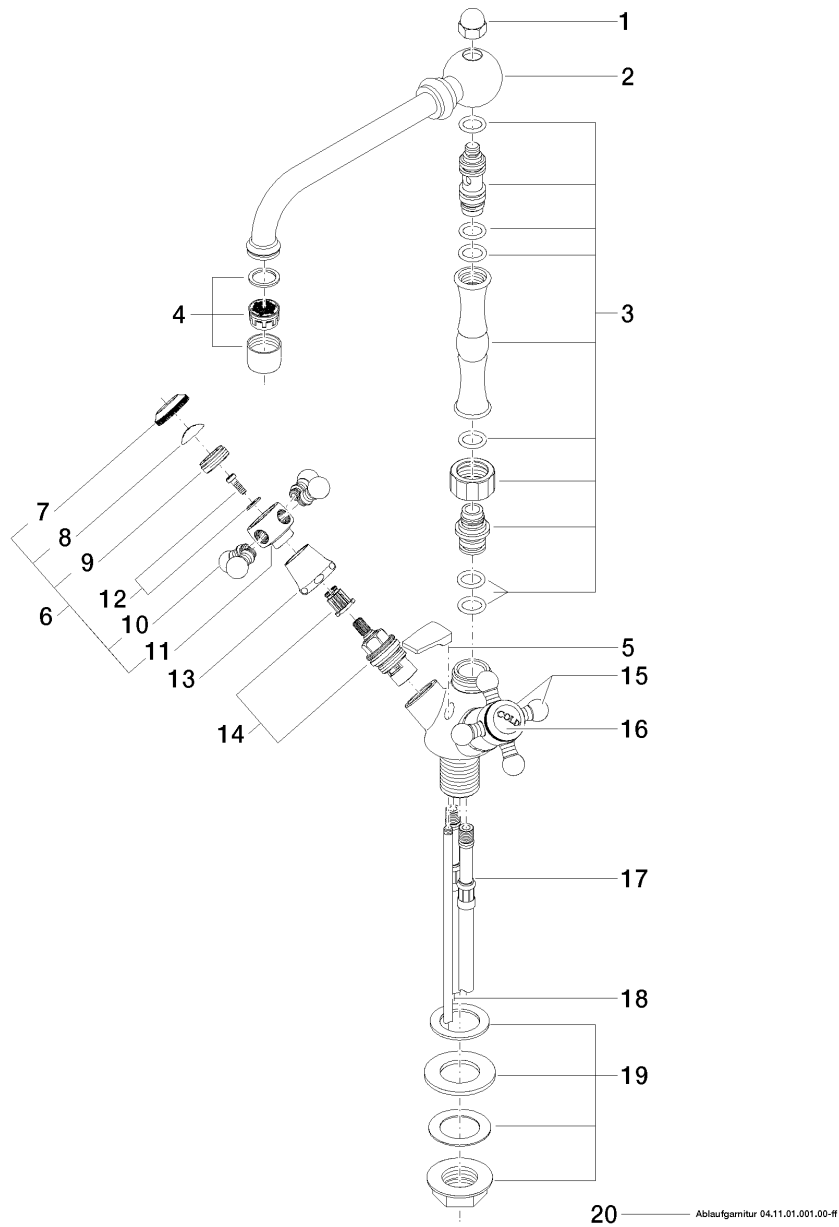

### Product specifications

- **200 mm projection**
- pivotable spout 360°
- M 22 x 1 aerator – female thread
- height of mixer 220 mm
- height up to aerator 130 mm
- 2x xControl ceramic head part 1/2"
- 2x M 10 x 1 screw-in high pressure hose
- **1 1/4" pop-up waste**
- Max. flow 7 l/min
- lead-free

### Surfaces

- |                 |             |
|-----------------|-------------|
| • chrome        | 22512360-00 |
| • platinum matt | 22512360-06 |
| • platinum      | 22512360-08 |
| • Durabrass     | 22512360-09 |

**Exploded assembly drawing**

**Order quantity**

<b>No.</b>	<b>Article number</b>	<b>Name</b>	<b>Installation quantity</b>
1	092310008ff	nut	1
2	04282505011ff	spout	1
3	90300100701ff	connection	1
4	90230111902ff	aerator	1
5	092020030ff	handle	1
6	04203600207ff	handle ( hot )	1
7	092036005ff	handle	2
8	09260101190	accessories	1
9	09208300690	handle	2
10	092036004ff	handle	8
11	092036002ff	handle	2
12	0430300290090	fixing set	2
13	092102055ff	cover	2
14	9090031510090	top	2
15	04203600206ff	handle ( cold )	1
16	09260101090	accessories	1
17	0430040640090	hose	2
18	093109004ff	pull-rod	1
19	0423100110190	fixing set	1
20	04110100100ff	pop-up waste	1

**Flow rate chart**