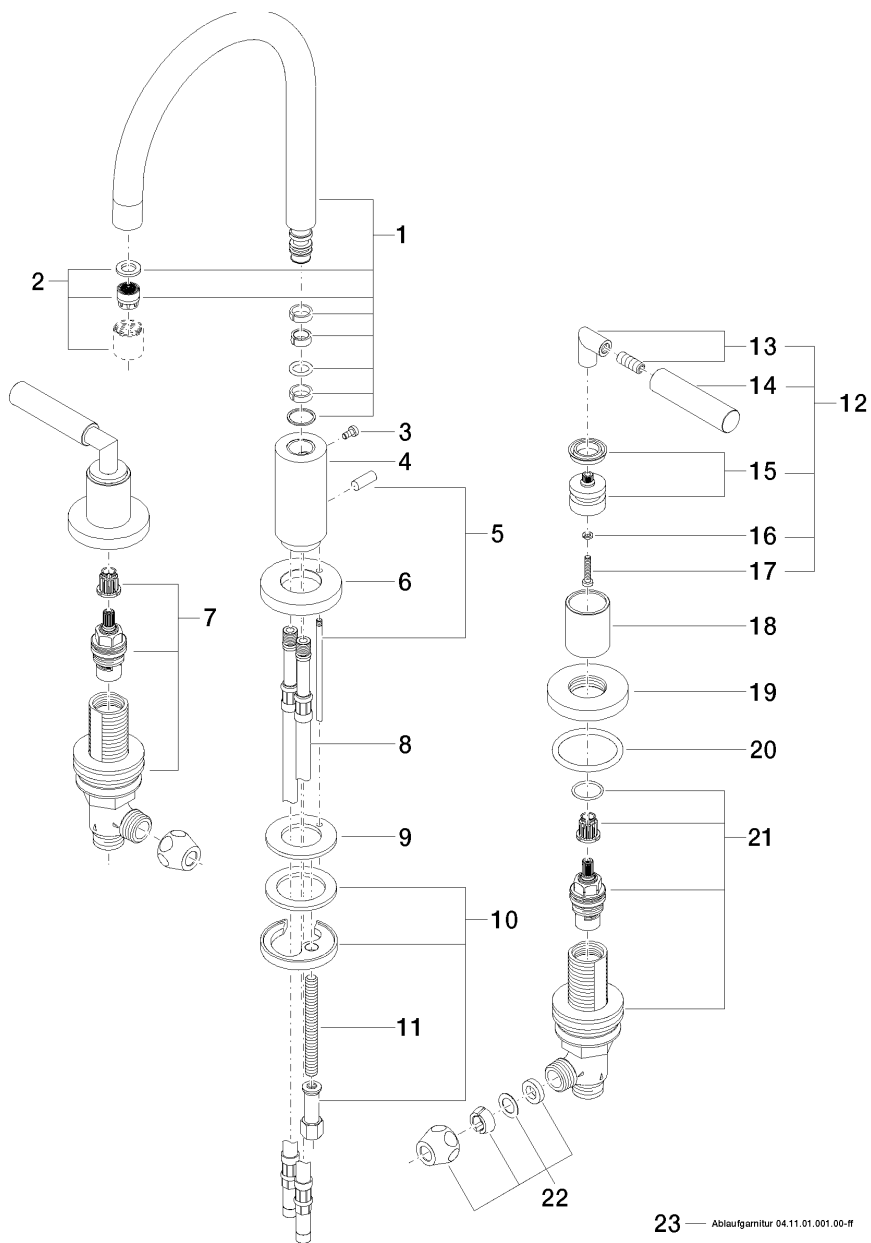

Product specifications

- **165 mm projection**
- pivotable spout 360°
- M 18 x 1 aerator – female thread
- height of mixer 285 mm
- height up to aerator 163 mm
- deck valves with 2x xControl ceramic head part 1/2"
- 2x M 10 x 1 screw-in high pressure hose
- compression joints
- 1 1/4" pop-up waste
- Max. flow 7 l/min
- lead-free
- rosettes \varnothing 55 mm

For narrow pedestals or trap covers, please order pressure hoses 12 507 970 90.

Surfaces

- chrome 20713882-00
- platinum matt 20713882-06
- platinum 20713882-08
- matt white 20713882-10
- matt black 20713882-33

Exploded assembly drawing

Order quantity

No.	Article number	Name	Installation quantity
1	90282221301ff	spout	1
2	90230102803ff	aerator	1
3	09303005790	screw	1
4	09111008710ff	connection	1
5	04208903080ff	pull-rod	1
6	092810133ff	ring	1
7	9017110405190	side panel	1
8	0430040640090	hose	2
9	09140504790	seal	1
10	0430110380090	fixing set	1
11	09311101190	pin	1
12	04208805200ff	handle	2
13	04182002200ff	angle	2
14	092088052ff	handle	2
15	90121200700ff	base	2
16	09301102990	disc	2
17	09303007590	screw	2
18	092102140ff	sleeve	2
19	092789105ff	rosette	2
20	09141004390	seal	2
21	9017110405090	side panel	1
22	04233004000ff	threaded connector	2
23	04110100100ff	pop-up waste	1

Flow rate chart