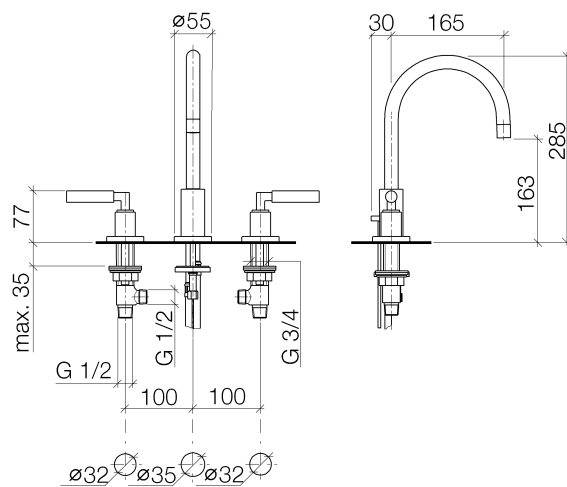

Product specifications

- **165 mm projection**
- pivotable spout 360°
- M 18 x 1 aerator – female thread
- height of mixer 285 mm
- height up to aerator 163 mm
- deck valves with 2x xControl ceramic head part 1/2"
- 2x M 10 x 1 screw-in high pressure hose
- compression joints
- 1 1/4" pop-up waste
- Max. flow 7 l/min
- lead-free
- rosettes \varnothing 55 mm

For narrow pedestals or trap covers, please order pressure hoses 12 507 970 90.

Surfaces

- chrome 20713882-00
- platinum matt 20713882-06
- platinum 20713882-08
- matt white 20713882-10
- matt black 20713882-33

Exploded assembly drawing

Order quantity

No.	Article number	Name	Installation quantity
1	90282221301ff	spout	1
2	90230102803ff	aerator	1
3	09303005790	screw	1
4	09111008710ff	connection	1
5	04208903080ff	pull-rod	1
6	092810133ff	ring	1
7	9017110405190	side panel	1
8	0430040640090	hose	2
9	09140504790	seal	1
10	0430110380090	fixing set	1
11	09311101190	pin	1
12	04208805200ff	handle	2
13	04182002200ff	angle	2
14	092088052ff	handle	2
15	90121200700ff	base	2
16	09301102990	disc	2
17	09303007590	screw	2
18	092102140ff	sleeve	2
19	092789105ff	rosette	2
20	09141004390	seal	2
21	9017110405090	side panel	1
22	04233004000ff	threaded connector	2
23	04110100100ff	pop-up waste	1

Flow rate chart