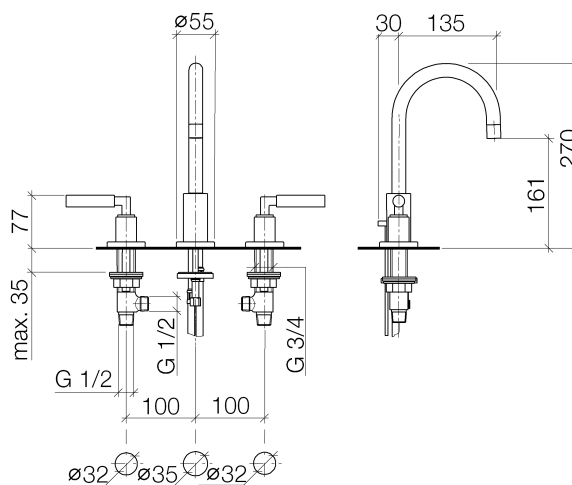

Product specifications

- **135 mm projection**
- pivotable spout 360°
- M 18 x 1 aerator – female thread
- height of mixer 270 mm
- height up to aerator 163 mm
- deck valves with 2x xControl ceramic head part 1/2"
- compression joints
- 1 1/4" pop-up waste
- Max. flow 7 l/min
- lead-free
- rosettes \varnothing 55 mm

For narrow pedestals or trap covers, please order pressure hoses 12 507 970 90.

Surfaces

- chrome 20710882-00
- platinum matt 20710882-06
- platinum 20710882-08
- matt white 20710882-10
- matt black 20710882-33

Exploded assembly drawing

Order quantity

No.	Article number	Name	Installation quantity
1	90282221701ff	spout	1
2	90230102803ff	aerator	1
3	09303005790	screw	1
4	09111008710ff	connection	1
5	04208903080ff	pull-rod	1
6	092810133ff	ring	1
7	9017110405190	side panel	1
8	0430040640090	hose	2
9	09140504790	seal	1
10	0430110380090	fixing set	1
11	09311101190	pin	1
12	04208805200ff	handle	2
13	04182002200ff	angle	2
14	092088052ff	handle	2
15	90121200700ff	base	2
16	09301102990	disc	2
17	09303007590	screw	2
18	092102140ff	sleeve	2
19	092789105ff	rosette	2
20	09141004390	seal	2
21	9017110405090	side panel	1
22	04233004000ff	threaded connector	2
23	04110100100ff	pop-up waste	1

Flow rate chart