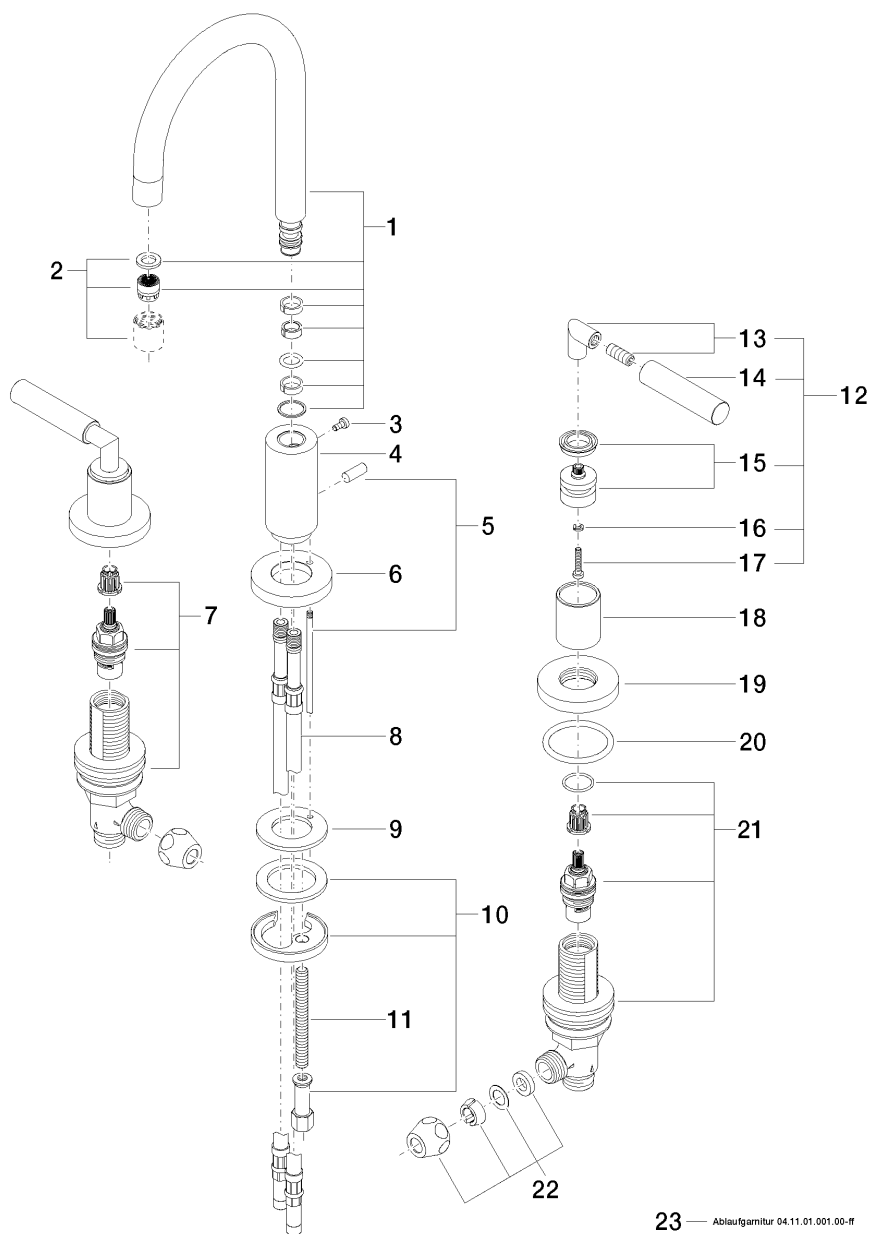

Product specifications

- **135 mm projection**
- pivotable spout 360°
- M 18 x 1 aerator – female thread
- height of mixer 270 mm
- height up to aerator 163 mm
- deck valves with 2x xControl ceramic head part 1/2"
- compression joints
- 1 1/4" pop-up waste
- Max. flow 7 l/min
- lead-free
- rosettes \varnothing 55 mm

For narrow pedestals or trap covers, please order pressure hoses 12 507 970 90.

Surfaces

- chrome 20710882-00
- platinum matt 20710882-06
- platinum 20710882-08
- matt white 20710882-10
- matt black 20710882-33

Exploded assembly drawing

Order quantity

No.	Article number	Name	Installation quantity
1	90282221701ff	spout	1
2	90230102803ff	aerator	1
3	09303005790	screw	1
4	09111008710ff	connection	1
5	04208903080ff	pull-rod	1
6	092810133ff	ring	1
7	9017110405190	side panel	1
8	0430040640090	hose	2
9	09140504790	seal	1
10	0430110380090	fixing set	1
11	09311101190	pin	1
12	04208805200ff	handle	2
13	04182002200ff	angle	2
14	092088052ff	handle	2
15	90121200700ff	base	2
16	09301102990	disc	2
17	09303007590	screw	2
18	092102140ff	sleeve	2
19	092789105ff	rosette	2
20	09141004390	seal	2
21	9017110405090	side panel	1
22	04233004000ff	threaded connector	2
23	04110100100ff	pop-up waste	1

Flow rate chart