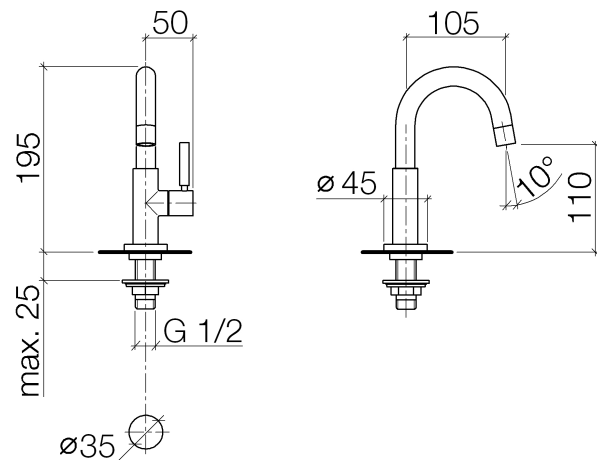

### Product specifications

- **105 mm projection**
- pivotable spout 360°
- M 18 x 1 aerator – female thread
- height of mixer 195 mm
- height up to aerator 110 mm
- 1x 1/2" ceramic head part
- compression joints
- Max. flow 7 l/min
- lead-free
- rosette  $\varnothing$  45 mm

### Surfaces

- |                 |             |
|-----------------|-------------|
| • chrome        | 17510882-00 |
| • platinum matt | 17510882-06 |
| • platinum      | 17510882-08 |
| • matt white    | 17510882-10 |
| • matt black    | 17510882-33 |

**Exploded assembly drawing**

**Order quantity**

<b>No.</b>	<b>Article number</b>	<b>Name</b>	<b>Installation quantity</b>
<b>1</b>	90282205802ff	spout	1
<b>2</b>	90230102803ff	aerator	1
<b>3</b>	09311100890	pin	2
<b>4</b>	9090031350090	top	1
<b>5</b>	09121201390	base	1
<b>6</b>	092088042ff	handle	1
<b>7</b>	092088006ff	handle	1
<b>8</b>	092789005ff	rosette	1
<b>9</b>	09141008590	seal	1
<b>10</b>	0423100108890	fixing set	1
<b>11</b>	04233004000ff	threaded connector	1

**Flow rate chart**