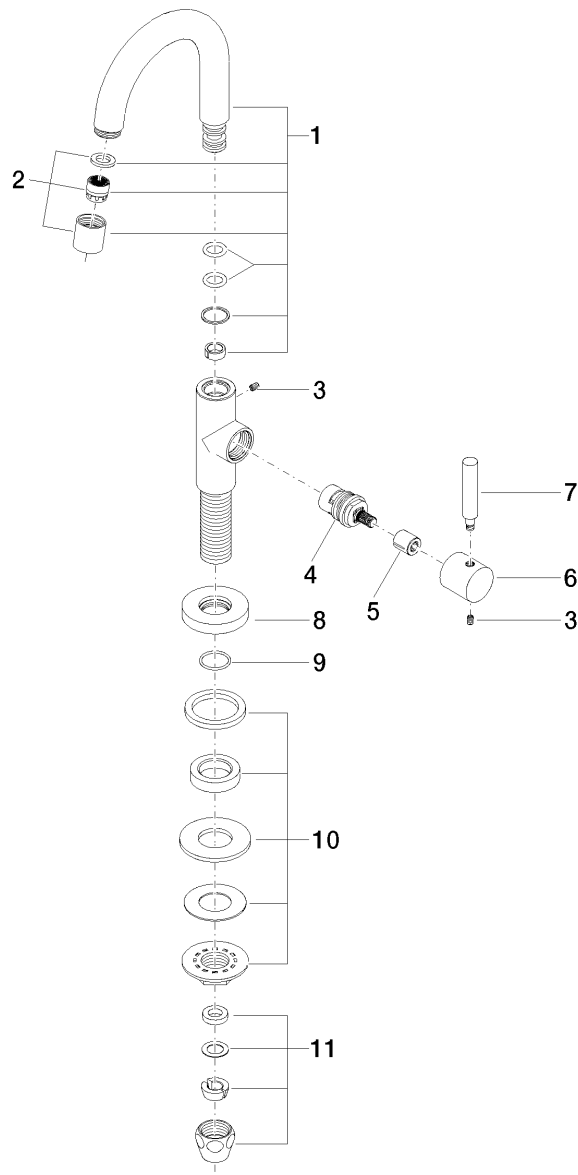

### Product specifications

- **105 mm projection**
- pivotable spout 360°
- M 18 x 1 aerator – female thread
- height of mixer 195 mm
- height up to aerator 110 mm
- 1x 1/2" ceramic head part
- compression joints
- Max. flow 7 l/min
- lead-free
- rosette  $\varnothing$  45 mm

### Surfaces

- |                 |             |
|-----------------|-------------|
| • chrome        | 17510882-00 |
| • platinum matt | 17510882-06 |
| • platinum      | 17510882-08 |
| • matt white    | 17510882-10 |
| • matt black    | 17510882-33 |

**Exploded assembly drawing**

**Order quantity**

<b>No.</b>	<b>Article number</b>	<b>Name</b>	<b>Installation quantity</b>
<b>1</b>	90282205802ff	spout	1
<b>2</b>	90230102803ff	aerator	1
<b>3</b>	09311100890	pin	2
<b>4</b>	9090031350090	top	1
<b>5</b>	09121201390	base	1
<b>6</b>	092088042ff	handle	1
<b>7</b>	092088006ff	handle	1
<b>8</b>	092789005ff	rosette	1
<b>9</b>	09141008590	seal	1
<b>10</b>	0423100108890	fixing set	1
<b>11</b>	04233004000ff	threaded connector	1

**Flow rate chart**