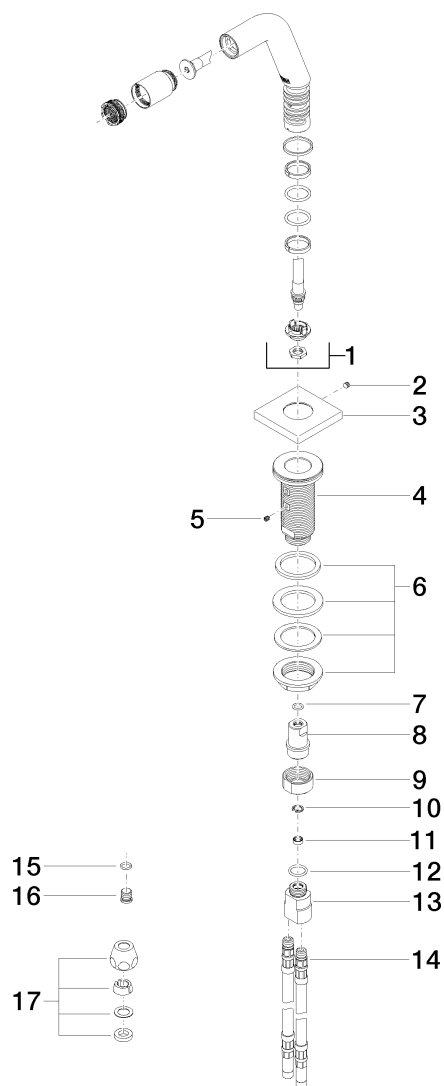

Product specifications

- Aerator M 24 x 1 - female thread with pivoting ball joint +/- 15°
- 2x M 10 x 1 screw-in high pressure hose
- height of mixer 108 mm
- height up to aerator 95 mm
- hole diameter 35 mm
- without pop-up waste
- Max. flow 5 l/min
- lead-free
- rosette 60 x 60 mm

Surfaces

- chrome 13900972-00
- platinum matt 13900972-06

Exploded assembly drawing

Order quantity

No.	Article number	Name	Installation quantity
1	90282225800ff	spout	1
2	09311111290	pin	1
3	092722043ff	rosette	1
4	093001195ff	connection	1
5	09311100790	pin	1
6	0423100090190	fixing set	1
7	09141006190	seal	1
8	09240323790	extension	1
9	09231009990	nut	1
10	09160101690	ring	1
11	09230103390	flow reducer	1
12	09141013090	seal	1
13	0911100551090	connection	1
14	0430040160090	hose	2
15	09141006090	seal	1
16	09312006590	plug	1
17	04233004000ff	threaded connector	2

Flow rate chart