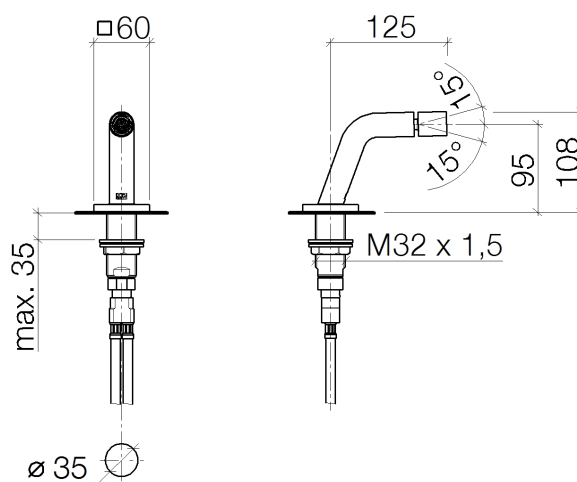

Product specifications

- Aerator M 24 x 1 - female thread with pivoting ball joint +/- 15°
- 2x M 10 x 1 screw-in high pressure hose
- height of mixer 108 mm
- height up to aerator 95 mm
- hole diameter 35 mm
- without pop-up waste
- Max. flow 5 l/min
- lead-free
- rosette 60 x 60 mm

Surfaces

- chrome 13900972-00
- platinum matt 13900972-06

Exploded assembly drawing

Order quantity

No.	Article number	Name	Installation quantity
1	90282225800ff	spout	1
2	09311111290	pin	1
3	092722043ff	rosette	1
4	093001195ff	connection	1
5	09311100790	pin	1
6	0423100090190	fixing set	1
7	09141006190	seal	1
8	09240323790	extension	1
9	09231009990	nut	1
10	09160101690	ring	1
11	09230103390	flow reducer	1
12	09141013090	seal	1
13	0911100551090	connection	1
14	0430040160090	hose	2
15	09141006090	seal	1
16	09312006590	plug	1
17	04233004000ff	threaded connector	2

Flow rate chart