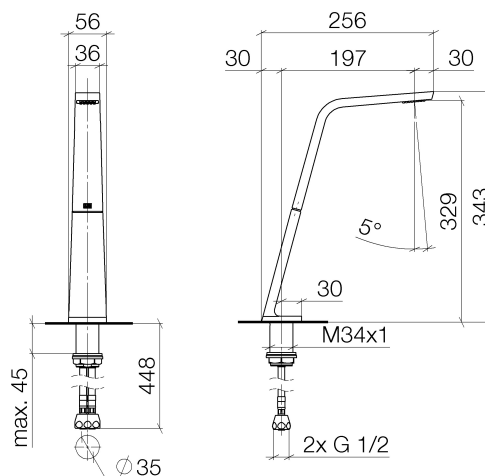

Product specifications

- **200 mm projection**
- fixed spout
- Spray pad 50 x 33 mm
- height of mixer 343 mm
- height up to aerator 329 mm
- hole diameter 35 mm
- 2x M 10 x 1 screw-in high pressure hose
- **without pop-up waste**
- Max. flow 4 l/min
- lead-free

Surfaces

- chrome 13717705-00
- platinum matt 13717705-06

Exploded assembly drawing

Order quantity

No.	Article number	Name	Installation quantity
1	90117000300ff	spout	1
2	09311104490	pin	1
3	09160101690	ring	1
4	09230103490	flow reducer	1
5	09141013090	seal	1
6	0911100551090	connection	1
7	0430040160090	hose	2
8	09300120890	connection	1
9	0423100440690	fixing set	1
10	04233004000ff	threaded connector	2

Flow rate chart