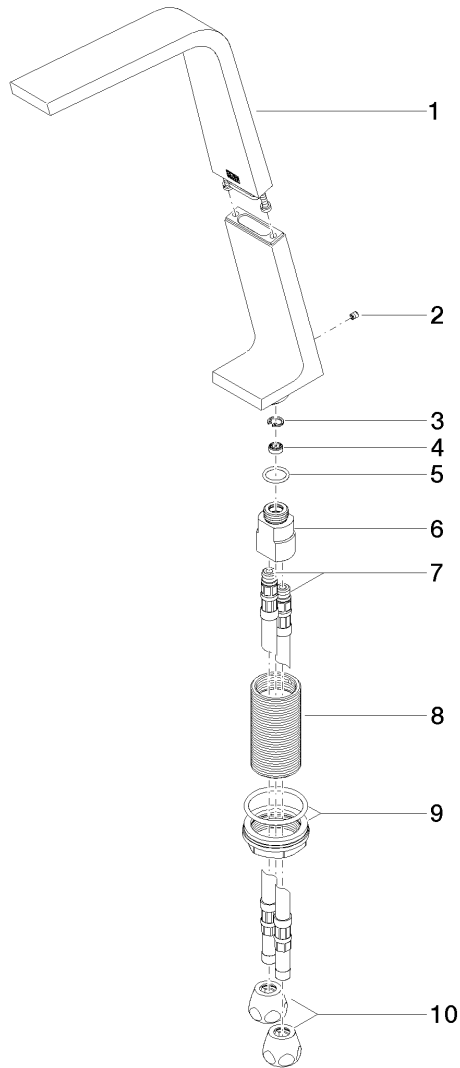

Product specifications

- **200 mm projection**
- fixed spout
- Spray pad 50 x 33 mm
- height of mixer 343 mm
- height up to aerator 329 mm
- hole diameter 35 mm
- 2x M 10 x 1 screw-in high pressure hose
- **without pop-up waste**
- Max. flow 4 l/min
- lead-free

Surfaces

- chrome 13717705-00
- platinum matt 13717705-06

Exploded assembly drawing

Order quantity

No.	Article number	Name	Installation quantity
1	90117000300ff	spout	1
2	09311104490	pin	1
3	09160101690	ring	1
4	09230103490	flow reducer	1
5	09141013090	seal	1
6	0911100551090	connection	1
7	0430040160090	hose	2
8	09300120890	connection	1
9	0423100440690	fixing set	1
10	04233004000ff	threaded connector	2

Flow rate chart