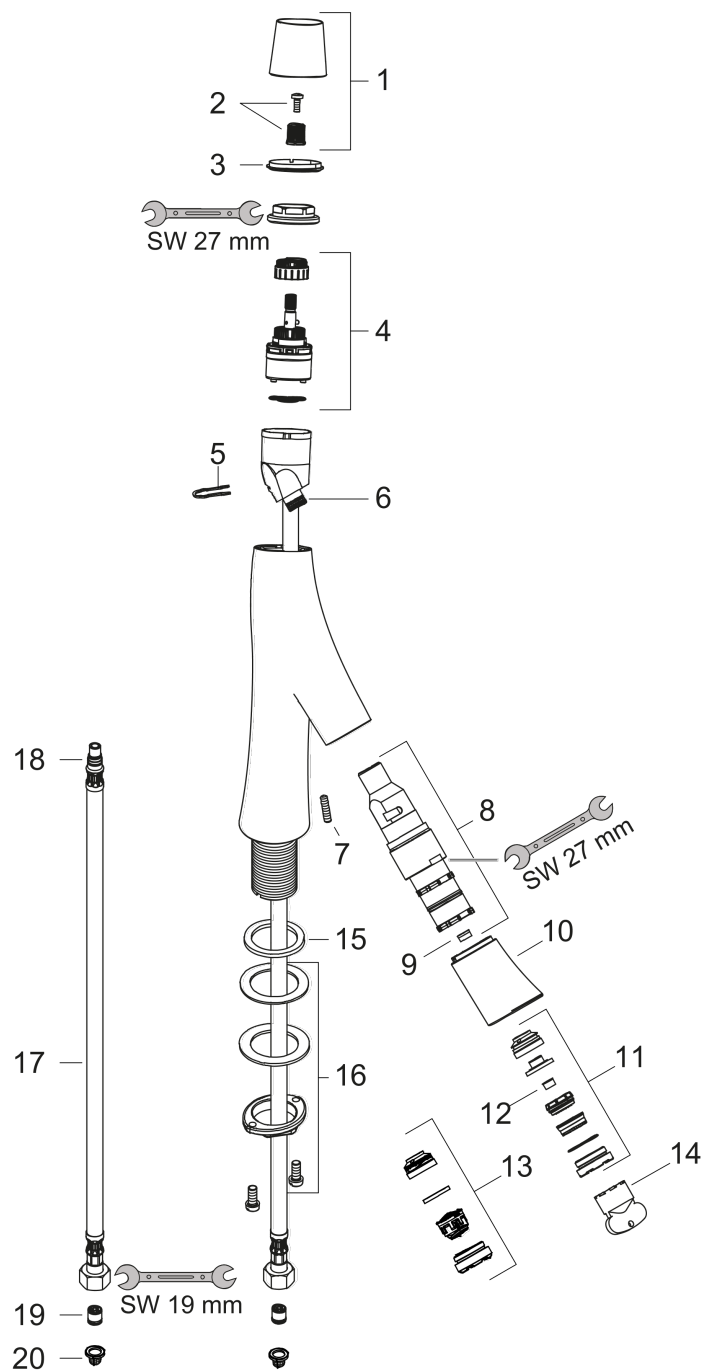

AXOR Starck Organic
2-handle basin mixer 170 for washbowls with waste set
 Surfaces: **Chrome** Article Number: **12012000**

Description

product features

- consists of: 2-handle basin mixer, waste set
- ComfortZone 170
- projection 116 mm
- shower spray
- swiveling spray former
- flow rate at 3 bar: 3.5 l/min
- flow rate booster: 5 l/min
- ceramic cartridge for temperature control
- ceramic valve for volume control
- temperature limitation adjustable
- separation of temperature and volume control
- with isolated water conduction
- suitable for continuous flow water heaters
- non-closing waste set
- connection dimension: DN15

Technology

Design awards

reddot design award
 best of the best 2013

Product image

Scale drawing

AXOR Starck Organic
2-handle basin mixer 170 for washbowls with waste set
 Surfaces: **Chrome** Article Number: **12012000**

Flowchart

AXOR Starck Organic
2-handle basin mixer 170 for washbowls with waste set
 Surfaces: **Chrome** Article Number: **12012000**

Exploded Drawing

Year of production: >11/12

AXOR Starck Organic
2-handle basin mixer 170 for washbowls with waste set
 Surfaces: **Chrome** Article Number: **12012000**

Spare part list

Year of production: >11/12

Pos.	Description	Article Number	PC	PU
1	handle	98296000	0	1
2	handle fixing set	98932000	0	1
3	color-ring cold / hot water	98304000	0	1
4	cartridge, assy	98303000	0	1
5	cramp	98403000	0	1
6	O-ring 11x1,5	98385000	0	1
7	hollow set screw M5x16	98404000	0	1
8	shut off cartridge	98301000	0	1
9	flow limiter (3,5 l/min)	98405000	0	1
10	spout cpl.	98297000	0	1
11	spray former	98299000	0	1
12	flow limiter (5 l/min)	95311000	0	1
13	aerator M24x1 (7 l/min)	98300000	0	1
14	special tool	95158000	0	1
15	flat seal	98749000	0	1
16	fixing set (Ø 32)	13961000	0	1
17	connection hose 900 mm M8x0,75 G3/8	95372000	0	1
18	O-ring 7x1,5	98422000	0	1
19	non return valve DW 10	96456000	0	1
20	filter packing	95291000	0	1
a	pop up waste	50001000	0	1
b	fixation extension 35 mm	13898000	0	1