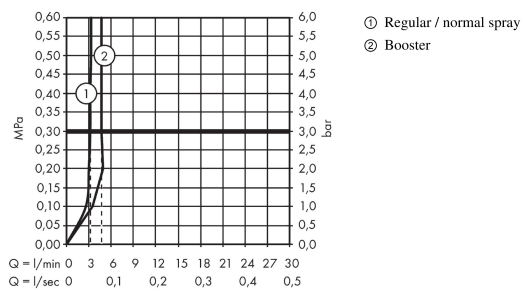

AXOR Starck Organic
2-handle basin mixer 170 for washbowls with waste set
Surfaces: **Chrome** Article Number: **12012000**

Flowchart