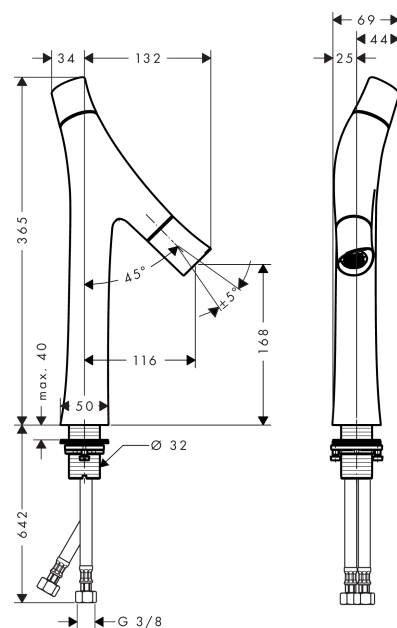

AXOR Starck Organic
2-handle basin mixer 170 for washbowls with waste set
 Surfaces: **Chrome** Article Number: **12012000**

Description

product features

- consists of: 2-handle basin mixer, waste set
- ComfortZone 170
- projection 116 mm
- shower spray
- swiveling spray former
- flow rate at 3 bar: 3.5 l/min
- flow rate booster: 5 l/min
- ceramic cartridge for temperature control
- ceramic valve for volume control
- temperature limitation adjustable
- separation of temperature and volume control
- with isolated water conduction
- suitable for continuous flow water heaters
- non-closing waste set
- connection dimension: DN15

Technology

Design awards

reddot design award
 best of the best 2013

Product image

Scale drawing

AXOR Starck Organic
2-handle basin mixer 170 for washbowls with waste set
 Surfaces: **Chrome** Article Number: **12012000**

Flowchart

AXOR Starck Organic
2-handle basin mixer 170 for washbowls with waste set
 Surfaces: **Chrome** Article Number: **12012000**

Exploded Drawing

Year of production: >11/12

AXOR Starck Organic
2-handle basin mixer 170 for washbowls with waste set
 Surfaces: **Chrome** Article Number: **12012000**

Spare part list

Year of production: >11/12

Pos.	Description	Article Number	PC	PU
1	handle	98296000	0	1
2	handle fixing set	98932000	0	1
3	color-ring cold / hot water	98304000	0	1
4	cartridge, assy	98303000	0	1
5	cramp	98403000	0	1
6	O-ring 11x1,5	98385000	0	1
7	hollow set screw M5x16	98404000	0	1
8	shut off cartridge	98301000	0	1
9	flow limiter (3,5 l/min)	98405000	0	1
10	spout cpl.	98297000	0	1
11	spray former	98299000	0	1
12	flow limiter (5 l/min)	95311000	0	1
13	aerator M24x1 (7 l/min)	98300000	0	1
14	special tool	95158000	0	1
15	flat seal	98749000	0	1
16	fixing set (Ø 32)	13961000	0	1
17	connection hose 900 mm M8x0,75 G3/8	95372000	0	1
18	O-ring 7x1,5	98422000	0	1
19	non return valve DW 10	96456000	0	1
20	filter packing	95291000	0	1
a	pop up waste	50001000	0	1
b	fixation extension 35 mm	13898000	0	1