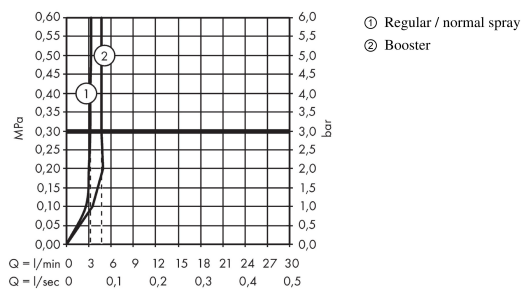

AXOR Starck Organic
2-handle basin mixer 80 with pop-up waste set
Surfaces: **Chrome**   Article Number: **12010000**

Flowchart