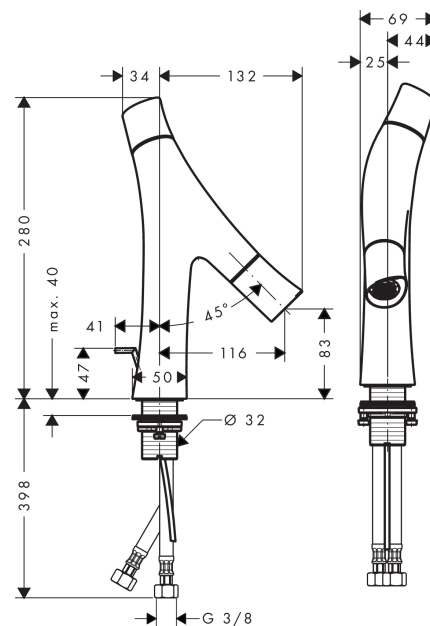

AXOR Starck Organic
2-handle basin mixer 80 with pop-up waste set
 Surfaces: **Chrome** Article Number: **12010000**

Description

product features

- consists of: 2-handle basin mixer, waste set
- ComfortZone 80
- projection 116 mm
- shower spray
- swiveling spray former
- flow rate at 3 bar: 3.5 l/min
- flow rate booster: 5 l/min
- ceramic cartridge for temperature control
- ceramic valve for volume control
- temperature limitation adjustable
- separation of temperature and volume control
- with isolated water conduction
- suitable for continuous flow water heaters
- pop-up waste set G 1¼
- connection dimension: DN15

Technology

Design awards

reddot design award
 best of the best 2013

Product image

Scale drawing

AXOR Starck Organic
2-handle basin mixer 80 with pop-up waste set
 Surfaces: **Chrome** Article Number: **12010000**

Flowchart

AXOR Starck Organic
2-handle basin mixer 80 with pop-up waste set
 Surfaces: **Chrome** Article Number: **12010000**

Exploded Drawing

Year of production: >11/12

AXOR Starck Organic
2-handle basin mixer 80 with pop-up waste set
 Surfaces: **Chrome** Article Number: **12010000**

Spare part list

Year of production: >11/12

Pos.	Description	Article Number	PC	PU
1	handle	98296000	0	1
2	handle fixing set	98932000	0	1
3	color-ring cold / hot water	98304000	0	1
4	cartridge, assy	98303000	0	1
5	cramp	98403000	0	1
6	O-ring 11x1,5	98385000	0	1
7	hollow set screw M5x16	98404000	0	1
8	shut off cartridge	98301000	0	1
9	flow limiter (3,5 l/min)	98405000	0	1
10	spout cpl.	98297000	0	1
11	spray former	98299000	0	1
12	flow limiter (5 l/min)	95311000	0	1
13	aerator M24x1 (7 l/min)	98300000	0	1
14	special tool	95158000	0	1
15	flat seal	98749000	0	1
16	fixing set (Ø 32)	13961000	0	1
17	connection hose 600 mm M8x0,75 G3/8	95664000	0	1
18	O-ring 7x1,5	98422000	0	1
19	non return valve DW 10	96456000	0	1
20	filter packing	95291000	0	1
21	pull rod	96923000	0	1
a	pop up waste	94139000	0	1
b	fixation extension 35 mm	13898000	0	1