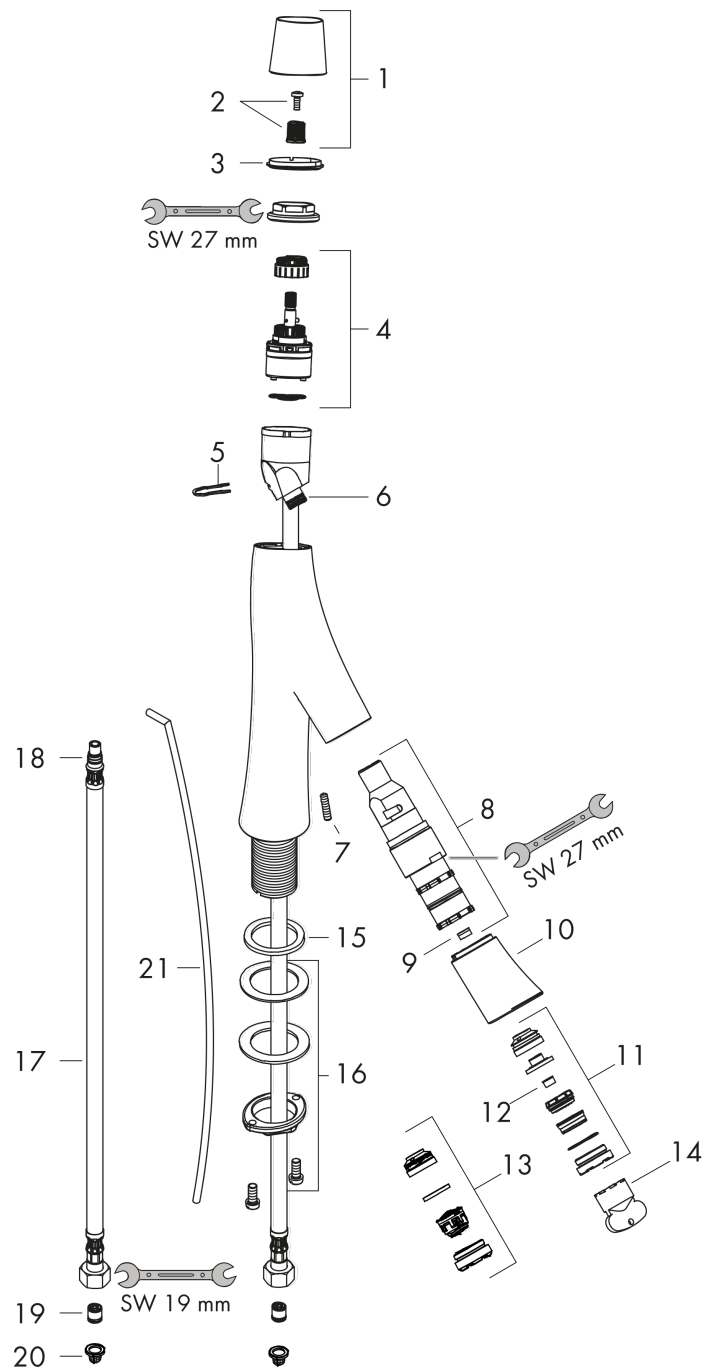

AXOR Starck Organic
2-handle basin mixer 80 with pop-up waste set
 Surfaces: **Chrome** Article Number: **12010000**

Description

product features

- consists of: 2-handle basin mixer, waste set
- ComfortZone 80
- projection 116 mm
- shower spray
- swiveling spray former
- flow rate at 3 bar: 3.5 l/min
- flow rate booster: 5 l/min
- ceramic cartridge for temperature control
- ceramic valve for volume control
- temperature limitation adjustable
- separation of temperature and volume control
- with isolated water conduction
- suitable for continuous flow water heaters
- pop-up waste set G 1¼
- connection dimension: DN15

Technology

Design awards

reddot design award
 best of the best 2013

Product image

Scale drawing

AXOR Starck Organic
2-handle basin mixer 80 with pop-up waste set
 Surfaces: **Chrome** Article Number: **12010000**

Flowchart

AXOR Starck Organic
2-handle basin mixer 80 with pop-up waste set
 Surfaces: **Chrome** Article Number: **12010000**

Exploded Drawing

Year of production: >11/12

AXOR Starck Organic
2-handle basin mixer 80 with pop-up waste set
 Surfaces: **Chrome** Article Number: **12010000**

Spare part list

Year of production: >11/12

Pos.	Description	Article Number	PC	PU
1	handle	98296000	0	1
2	handle fixing set	98932000	0	1
3	color-ring cold / hot water	98304000	0	1
4	cartridge, assy	98303000	0	1
5	cramp	98403000	0	1
6	O-ring 11x1,5	98385000	0	1
7	hollow set screw M5x16	98404000	0	1
8	shut off cartridge	98301000	0	1
9	flow limiter (3,5 l/min)	98405000	0	1
10	spout cpl.	98297000	0	1
11	spray former	98299000	0	1
12	flow limiter (5 l/min)	95311000	0	1
13	aerator M24x1 (7 l/min)	98300000	0	1
14	special tool	95158000	0	1
15	flat seal	98749000	0	1
16	fixing set (Ø 32)	13961000	0	1
17	connection hose 600 mm M8x0,75 G3/8	95664000	0	1
18	O-ring 7x1,5	98422000	0	1
19	non return valve DW 10	96456000	0	1
20	filter packing	95291000	0	1
21	pull rod	96923000	0	1
a	pop up waste	94139000	0	1
b	fixation extension 35 mm	13898000	0	1