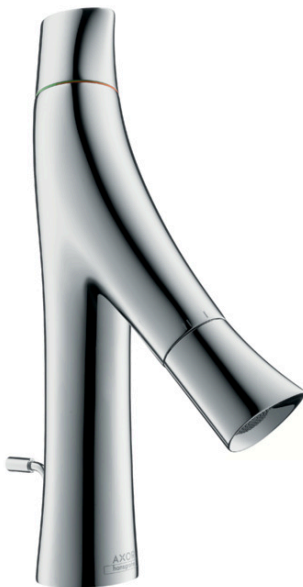

AXOR Starck Organic
2-handle basin mixer 80 with pop-up waste set
 Surfaces: **Chrome** Article Number: **12010000**

Description

product features

- consists of: 2-handle basin mixer, waste set
- ComfortZone 80
- projection 116 mm
- shower spray
- swiveling spray former
- flow rate at 3 bar: 3.5 l/min
- flow rate booster: 5 l/min
- ceramic cartridge for temperature control
- ceramic valve for volume control
- temperature limitation adjustable
- separation of temperature and volume control
- with isolated water conduction
- suitable for continuous flow water heaters
- pop-up waste set G 1¼
- connection dimension: DN15

Technology

Design awards

reddot design award
 best of the best 2013

Product image

Scale drawing

AXOR Starck Organic
2-handle basin mixer 80 with pop-up waste set
 Surfaces: **Chrome** Article Number: **12010000**

Flowchart

AXOR Starck Organic
2-handle basin mixer 80 with pop-up waste set
 Surfaces: **Chrome** Article Number: **12010000**

Exploded Drawing

Year of production: >11/12

AXOR Starck Organic
2-handle basin mixer 80 with pop-up waste set
 Surfaces: **Chrome** Article Number: **12010000**