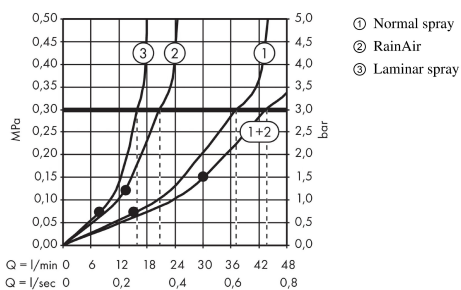

Flowchart

The consumption was measured in combination with the appropriate fittings (thermostat/mixer/in-wall valve) to reflect actual application in practice.