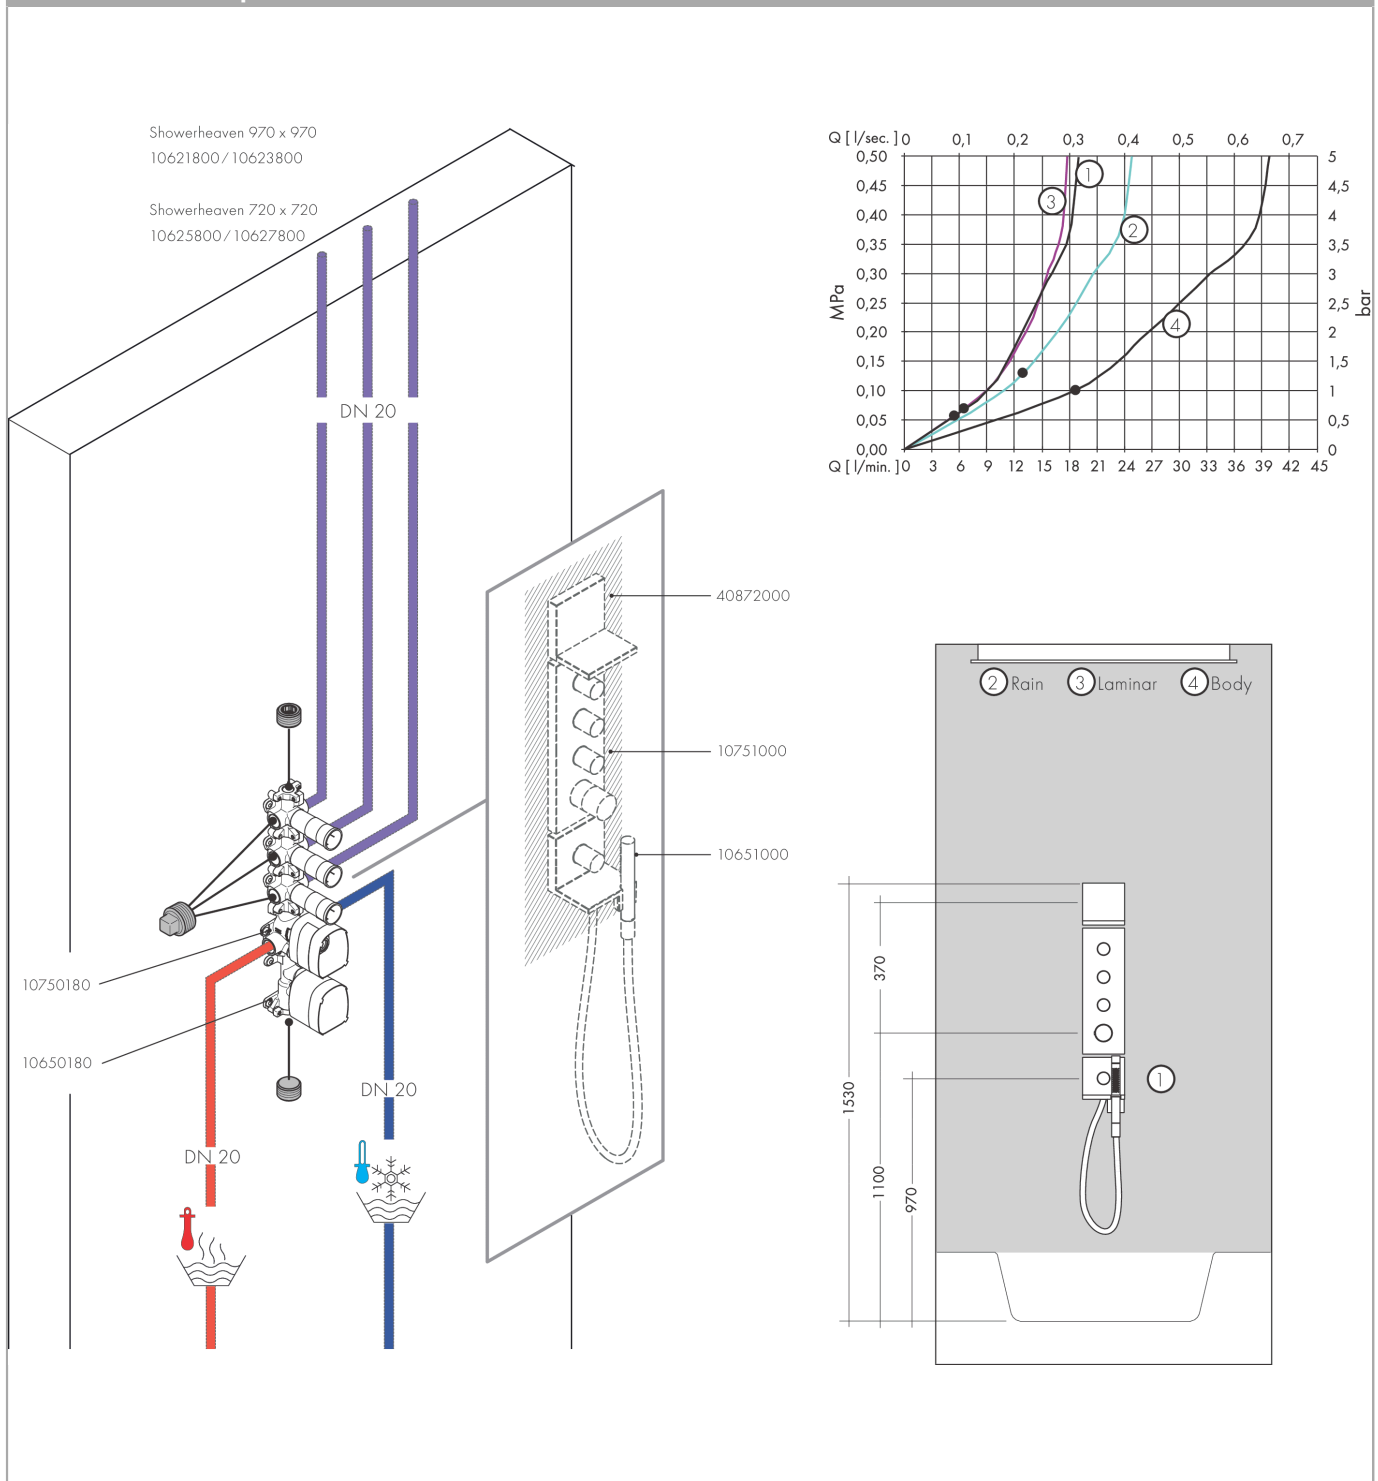

AXOR ShowerSolutions
ShowerHeaven 720/720 3jet with lighting
 Surfaces: **Stainless Steel** Article Number: **10627800**

Description

product features

- shower head size: 720 x 720 mm
- spray type: RainAir, normal spray, laminar spray
- flow rate RainAir spray (at 0.3 MPa): 20.5 l/min
- flow rate normal spray (at 0.3 MPa): 36.8 l/min
- flow rate laminar spray: 15.9 l/min
- the 3 spray zones must be controlled via 3 valves or a diverter valve with 3 outlets, can be activated individually or in combination
- spray zones: Bodyzone - outer overhead shower zone, Rainzone - inner overhead shower zone with AirPower function, laminar spray at Ø 17 mm
- spray disc surface: polished stainless steel
- frame: brushed stainless steel
- installation: ceiling - exposed or concealed ceiling-flush
- connection dimension: DN20
- with integrated lighting
- illuminant: LED
- power supply: 12 V
- transformer power supply for concealed installation 12 V, 18 W
- input voltage: 100 - 240 V AC / 50 / 60 Hz
- output voltage: 12 V - DC
- colour temperature: 2700 K
- energy efficiency label: C
- not suitable for continuous flow water heaters
- TÜV certified

Technology

AXOR ShowerSolutions
ShowerHeaven 720/720 3jet with lighting
 Surfaces: **Stainless Steel** Article Number: **10627800**

Product image

Scale drawing

Flowchart

The consumption was measured in combination with the appropriate fittings (thermostat/mixer/in-wall valve) to reflect actual application in practice.

AXOR ShowerSolutions
ShowerHeaven 720/720 3jet with lighting
 Surfaces: **Stainless Steel** Article Number: **10627800**

Installation examples

AXOR ShowerSolutions
ShowerHeaven 720/720 3jet with lighting
 Surfaces: **Stainless Steel** Article Number: **10627800**

Exploded Drawing

Year of production: >10/16

AXOR ShowerSolutions
ShowerHeaven 720/720 3jet with lighting
 Surfaces: **Stainless Steel** Article Number: **10627800**

Spare part list

Year of production: >10/16