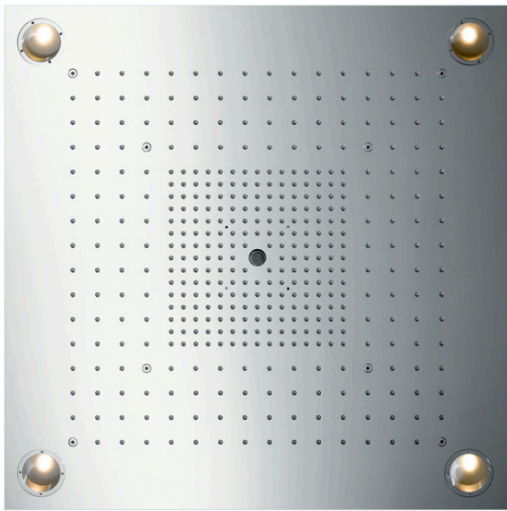

AXOR ShowerSolutions
ShowerHeaven 720/720 3jet with lighting
 Surfaces: **Stainless Steel** Article Number: **10627800**

Description

product features

- shower head size: 720 x 720 mm
- spray type: RainAir, normal spray, laminar spray
- flow rate RainAir spray (at 0.3 MPa): 20.5 l/min
- flow rate normal spray (at 0.3 MPa): 36.8 l/min
- flow rate laminar spray: 15.9 l/min
- the 3 spray zones must be controlled via 3 valves or a diverter valve with 3 outlets, can be activated individually or in combination
- spray zones: Bodyzone - outer overhead shower zone, Rainzone - inner overhead shower zone with AirPower function, laminar spray at Ø 17 mm
- spray disc surface: polished stainless steel
- frame: brushed stainless steel
- installation: ceiling - exposed or concealed ceiling-flush
- connection dimension: DN20
- with integrated lighting
- illuminant: LED
- power supply: 12 V
- transformer power supply for concealed installation 12 V, 18 W
- input voltage: 100 - 240 V AC / 50 / 60 Hz
- output voltage: 12 V - DC
- colour temperature: 2700 K
- energy efficiency label: C
- not suitable for continuous flow water heaters
- TÜV certified

Technology

AXOR ShowerSolutions
ShowerHeaven 720/720 3jet with lighting
 Surfaces: **Stainless Steel** Article Number: **10627800**

Product image

Scale drawing

Flowchart

The consumption was measured in combination with the appropriate fittings (thermostat/mixer/in-wall valve) to reflect actual application in practice.

AXOR ShowerSolutions
ShowerHeaven 720/720 3jet with lighting
 Surfaces: **Stainless Steel** Article Number: **10627800**

Installation examples

AXOR ShowerSolutions
ShowerHeaven 720/720 3jet with lighting
 Surfaces: **Stainless Steel** Article Number: **10627800**

Exploded Drawing

Year of production: >10/16

AXOR ShowerSolutions
ShowerHeaven 720/720 3jet with lighting
 Surfaces: **Stainless Steel** Article Number: **10627800**

Spare part list

Year of production: >10/16