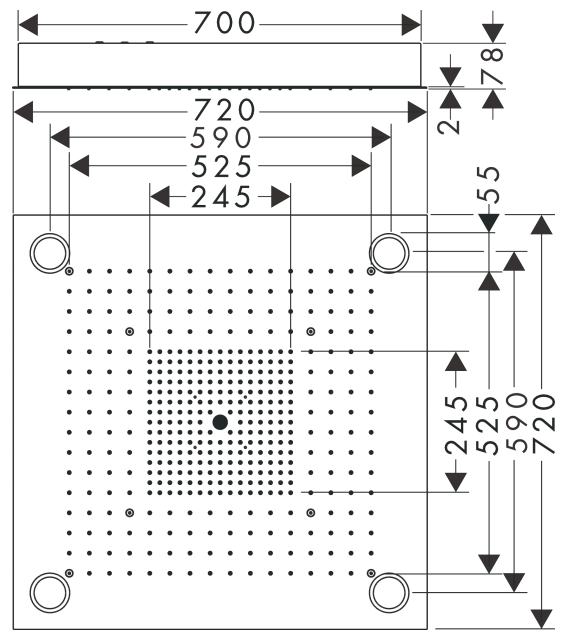

AXOR ShowerSolutions
ShowerHeaven 720/720 3jet with lighting
 Surfaces: **Stainless Steel** Article Number: **10627800**

Description

product features

- shower head size: 720 x 720 mm
- spray type: RainAir, normal spray, laminar spray
- flow rate RainAir spray (at 0.3 MPa): 20.5 l/min
- flow rate normal spray (at 0.3 MPa): 36.8 l/min
- flow rate laminar spray: 15.9 l/min
- the 3 spray zones must be controlled via 3 valves or a diverter valve with 3 outlets, can be activated individually or in combination
- spray zones: Bodyzone - outer overhead shower zone, Rainzone - inner overhead shower zone with AirPower function, laminar spray at Ø 17 mm
- spray disc surface: polished stainless steel
- frame: brushed stainless steel
- installation: ceiling - exposed or concealed ceiling-flush
- connection dimension: DN20
- with integrated lighting
- illuminant: LED
- power supply: 12 V
- transformer power supply for concealed installation 12 V, 18 W
- input voltage: 100 - 240 V AC / 50 / 60 Hz
- output voltage: 12 V - DC
- colour temperature: 2700 K
- energy efficiency label: C
- not suitable for continuous flow water heaters
- TÜV certified

Technology

AXOR ShowerSolutions
ShowerHeaven 720/720 3jet with lighting
 Surfaces: **Stainless Steel** Article Number: **10627800**

Product image

Scale drawing

Flowchart

The consumption was measured in combination with the appropriate fittings (thermostat/mixer/in-wall valve) to reflect actual application in practice.

AXOR ShowerSolutions
ShowerHeaven 720/720 3jet with lighting
 Surfaces: **Stainless Steel** Article Number: **10627800**

Installation examples

AXOR ShowerSolutions
ShowerHeaven 720/720 3jet with lighting
 Surfaces: **Stainless Steel** Article Number: **10627800**

Exploded Drawing

Year of production: >10/16

AXOR ShowerSolutions
ShowerHeaven 720/720 3jet with lighting
 Surfaces: **Stainless Steel** Article Number: **10627800**

Spare part list

Year of production: >10/16