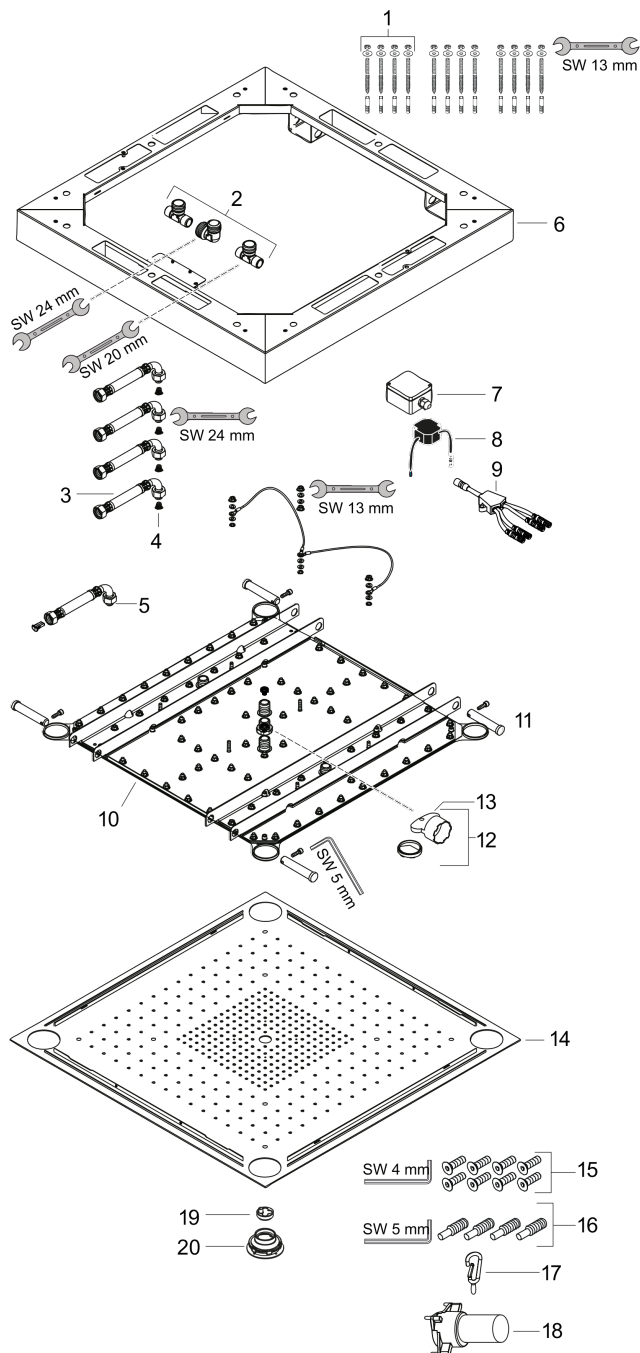

AXOR ShowerSolutions
ShowerHeaven 720/720 3jet with lighting
 Surfaces: **Stainless Steel** Article Number: **10627800**

Description

product features

- shower head size: 720 x 720 mm
- spray type: RainAir, normal spray, laminar spray
- flow rate RainAir spray (at 0.3 MPa): 20.5 l/min
- flow rate normal spray (at 0.3 MPa): 36.8 l/min
- flow rate laminar spray: 15.9 l/min
- the 3 spray zones must be controlled via 3 valves or a diverter valve with 3 outlets, can be activated individually or in combination
- spray zones: Bodyzone - outer overhead shower zone, Rainzone - inner overhead shower zone with AirPower function, laminar spray at Ø 17 mm
- spray disc surface: polished stainless steel
- frame: brushed stainless steel
- installation: ceiling - exposed or concealed ceiling-flush
- connection dimension: DN20
- with integrated lighting
- illuminant: LED
- power supply: 12 V
- transformer power supply for concealed installation 12 V, 18 W
- input voltage: 100 - 240 V AC / 50 / 60 Hz
- output voltage: 12 V - DC
- colour temperature: 2700 K
- energy efficiency label: C
- not suitable for continuous flow water heaters
- TÜV certified

Exploded Drawing

Year of production: >10/16

AXOR ShowerSolutions
ShowerHeaven 720/720 3jet with lighting
 Surfaces: **Stainless Steel** Article Number: **10627800**

Spare part list

Year of production: >10/16

Pos.	Description	Article Number	PC	PU
1	mounting kit	97722000	0	1
2	set of connecting threads	95142000	0	1
3	connection hose 800 mm G½ x G½	25963000	0	1
4	filter	97973000	0	1
5	O-ring 11x2	98127000	0	1
6	installation frame	95145000	0	1
7	junction box	97721000	0	1
8	transformer	93005000	0	1
9	cable form, harness	93331000	0	1
10	spray head cpl.	95674000	0	1
11	mounting set	95146000	0	1
12	aerator laminar	95147000	0	1
13	special tool	95290000	0	1
14	decor plate	95398000	0	1
15	set of screws	95149000	0	1
16	mounting-set	95150000	0	1
17	spring hook	95151000	0	1
18	special tool	98986000	0	1
19	bulb	93006000	0	1
20	light glass	93018000	0	1