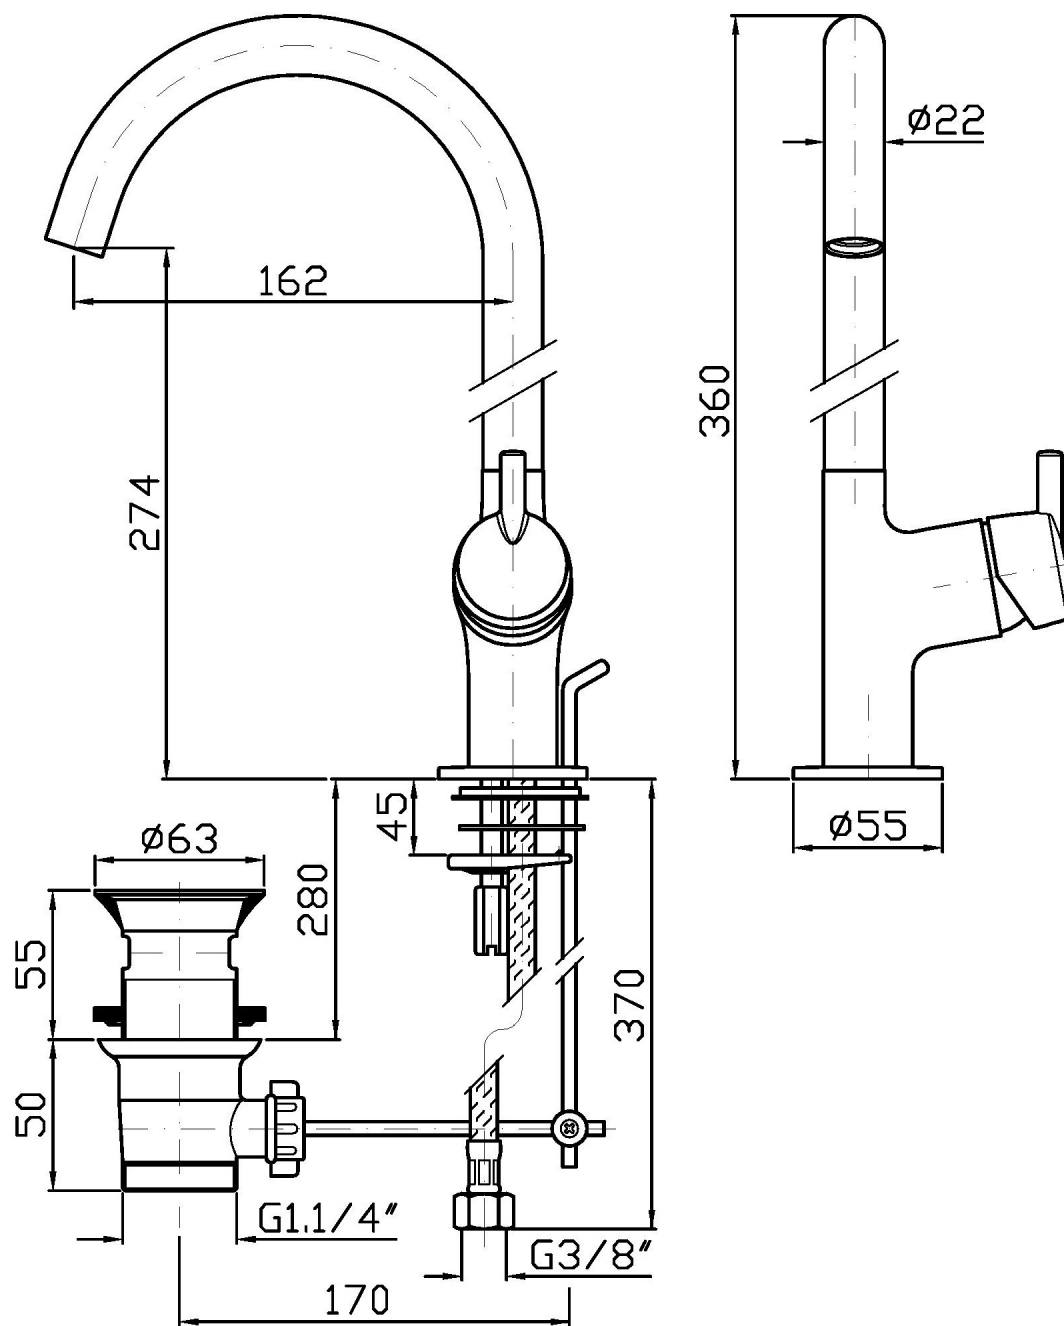

Single lever basin mixer with extended spout, aerator, 1¼" pop-up waste, flexible tails.

Finiture / Finishes

Cromo / Chrome

SIMPLY BEAUTIFUL

ZSB296

Disegno Complessivo / Overall Drawing

SIMPLY BEAUTIFUL

ZSB296

Esplosi / Exploded

SIMPLY BEAUTIFUL

ZSB296 Portate / Flowrates (lt/min)

PRESSIONE PRESSURE	1 BAR	2 BAR	3 BAR	4 BAR	5 BAR
P1 LAVABO BASIN	5,9	8,6	10,7	12,4	14
P2					
P3					
P4					
P5					

SIMPLY BEAUTIFUL

ZSB296 Pesì e Misure / Weights and Sizes

Peso (Kg) Weight (lb)	2,05 (Kg)	4,52 (lb)
Volume test (dc3) - (in3)	7,50 (dc3)	457,68 (in3)
h (mm) - (in)	90,00 (mm)	3,54 (in)
L1 (mm) - (in)	250,00 (mm)	9,84 (in)
L2 (mm) - (in)	333,00 (mm)	13,11 (in)