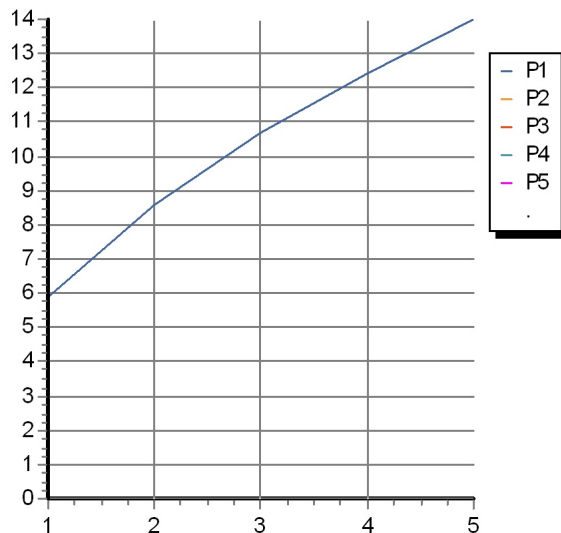

Single lever basin mixer with extended spout, aerator, 1¼" pop-up waste, flexible tails.

Finiture / Finishes

Cromo / Chrome

SIMPLY BEAUTIFUL

ZSB296

Disegno Complessivo / Overall Drawing

SIMPLY BEAUTIFUL

ZSB296

Esplosi / Exploded

SIMPLY BEAUTIFUL

ZSB296 Portate / Flowrates (lt/min)

PRESSIONE PRESSURE	1 BAR	2 BAR	3 BAR	4 BAR	5 BAR
P1 LAVABO BASIN	5,9	8,6	10,7	12,4	14
P2					
P3					
P4					
P5					

SIMPLY BEAUTIFUL

ZSB296 Pesì e Misure / Weights and Sizes

Peso (Kg) Weight (lb)	2,05 (Kg)	4,52 (lb)
Volume test (dc3) - (in3)	7,50 (dc3)	457,68 (in3)
h (mm) - (in)	90,00 (mm)	3,54 (in)
L1 (mm) - (in)	250,00 (mm)	9,84 (in)
L2 (mm) - (in)	333,00 (mm)	13,11 (in)